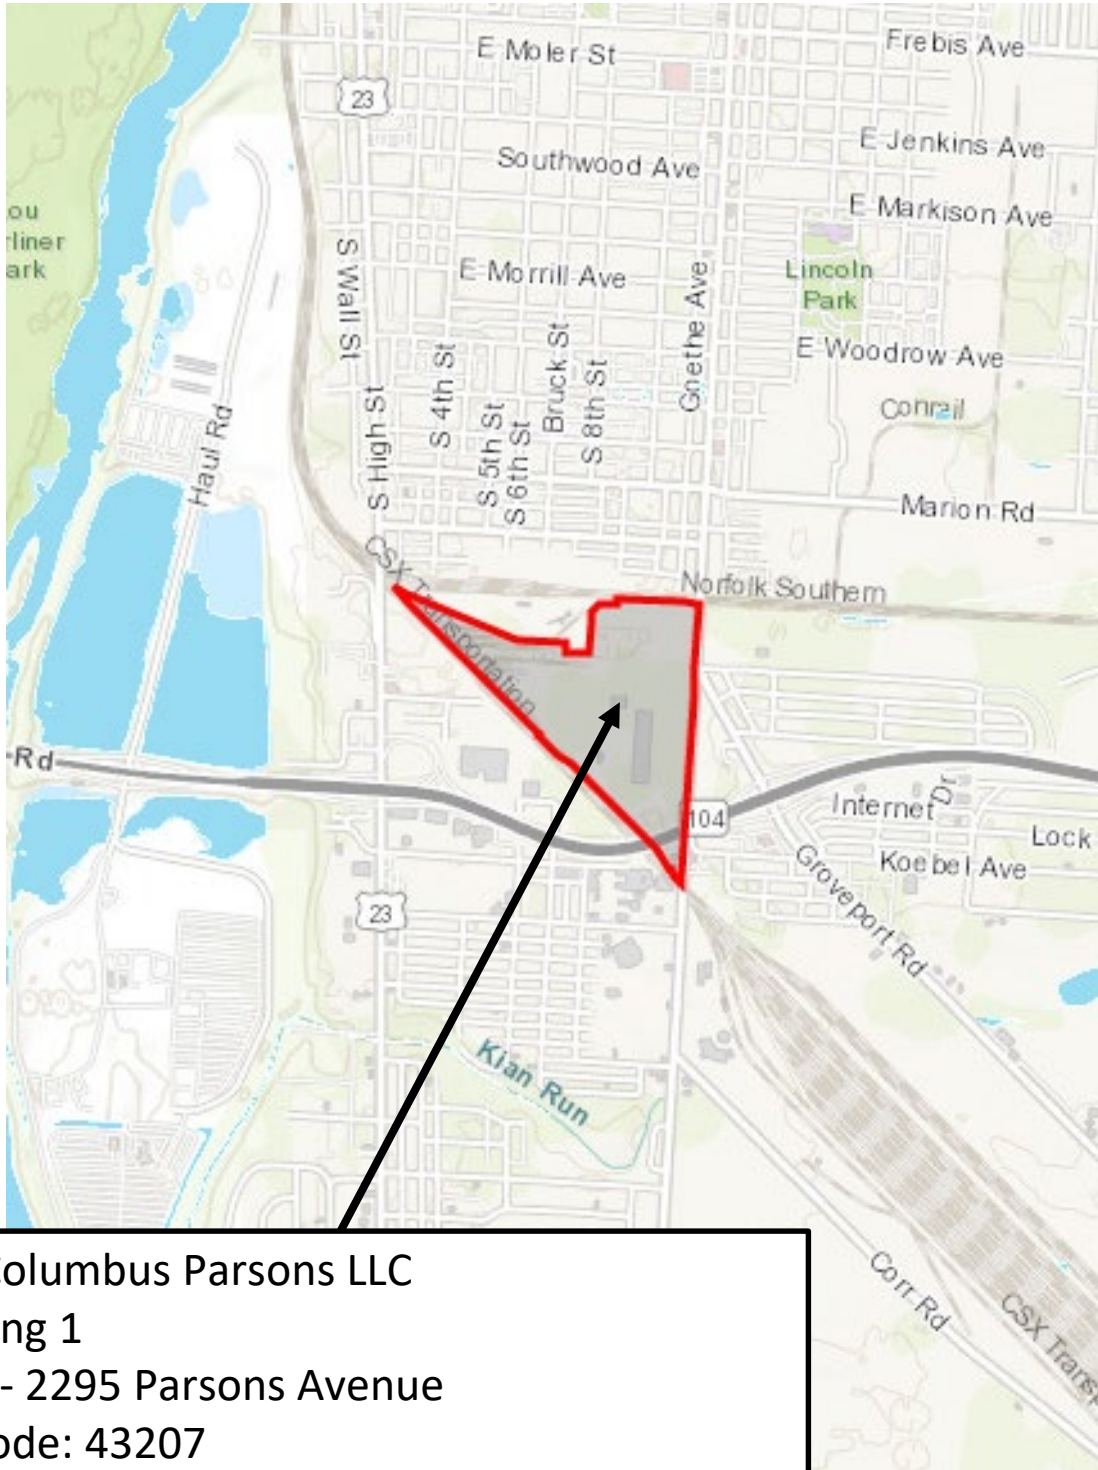

SFG Columbus Parsons LLC
Building 1
Enterprise Zone
Project Site Map

SFG Columbus Parsons LLC
Building 1
2215 - 2295 Parsons Avenue
Zip Code: 43207
Parcel: 010-103971

July 2022