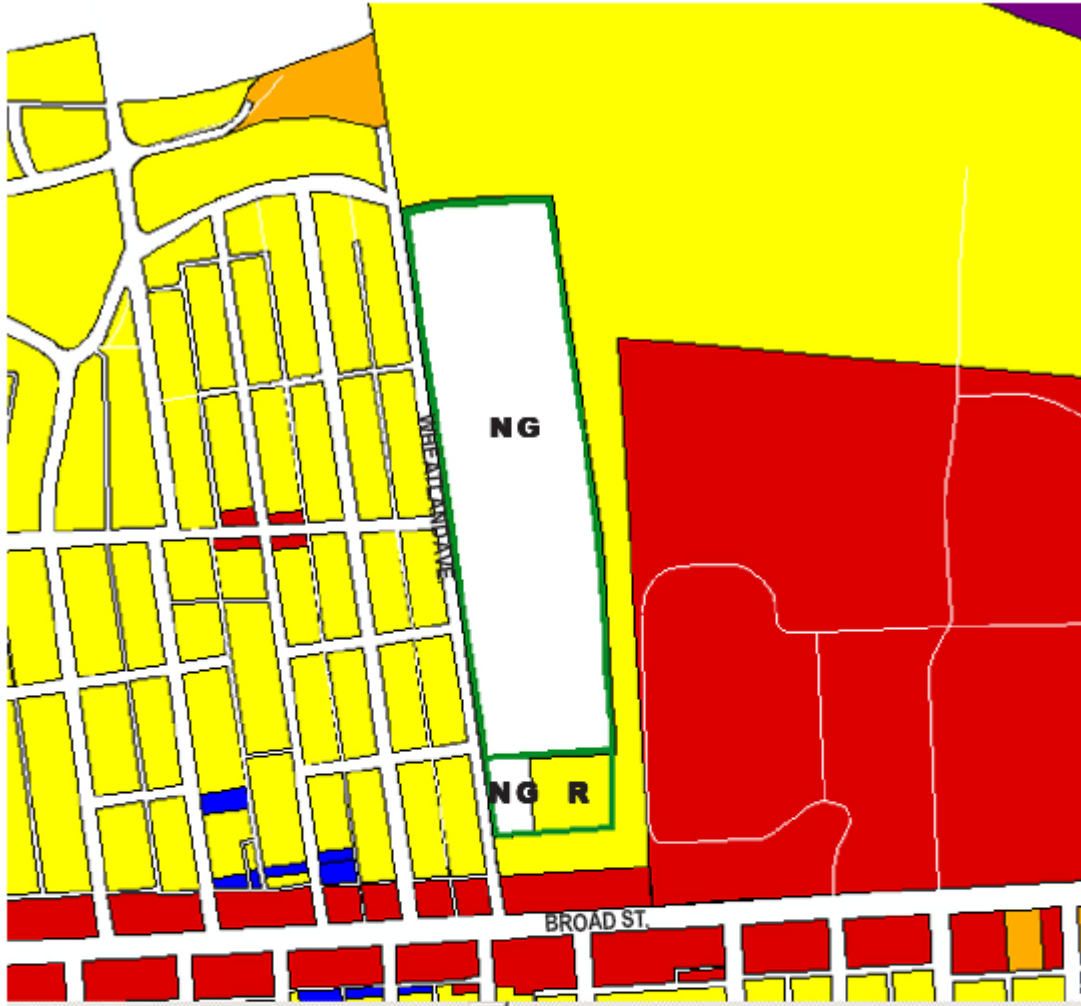

EXHIBIT B

Maps of Area

City of Columbus
Michael B. Coleman, Mayor
Department of Development
Mark Barbaash, Director

- Residential
- Multi family
- Manufactured Housing
- Institutional
- Commercial
- Manufacturing
- Excavation/Quarrying
- Research Park
- DOWNTOWN
- Parking

Hilltop NIDS Addition Zoning

October 2004