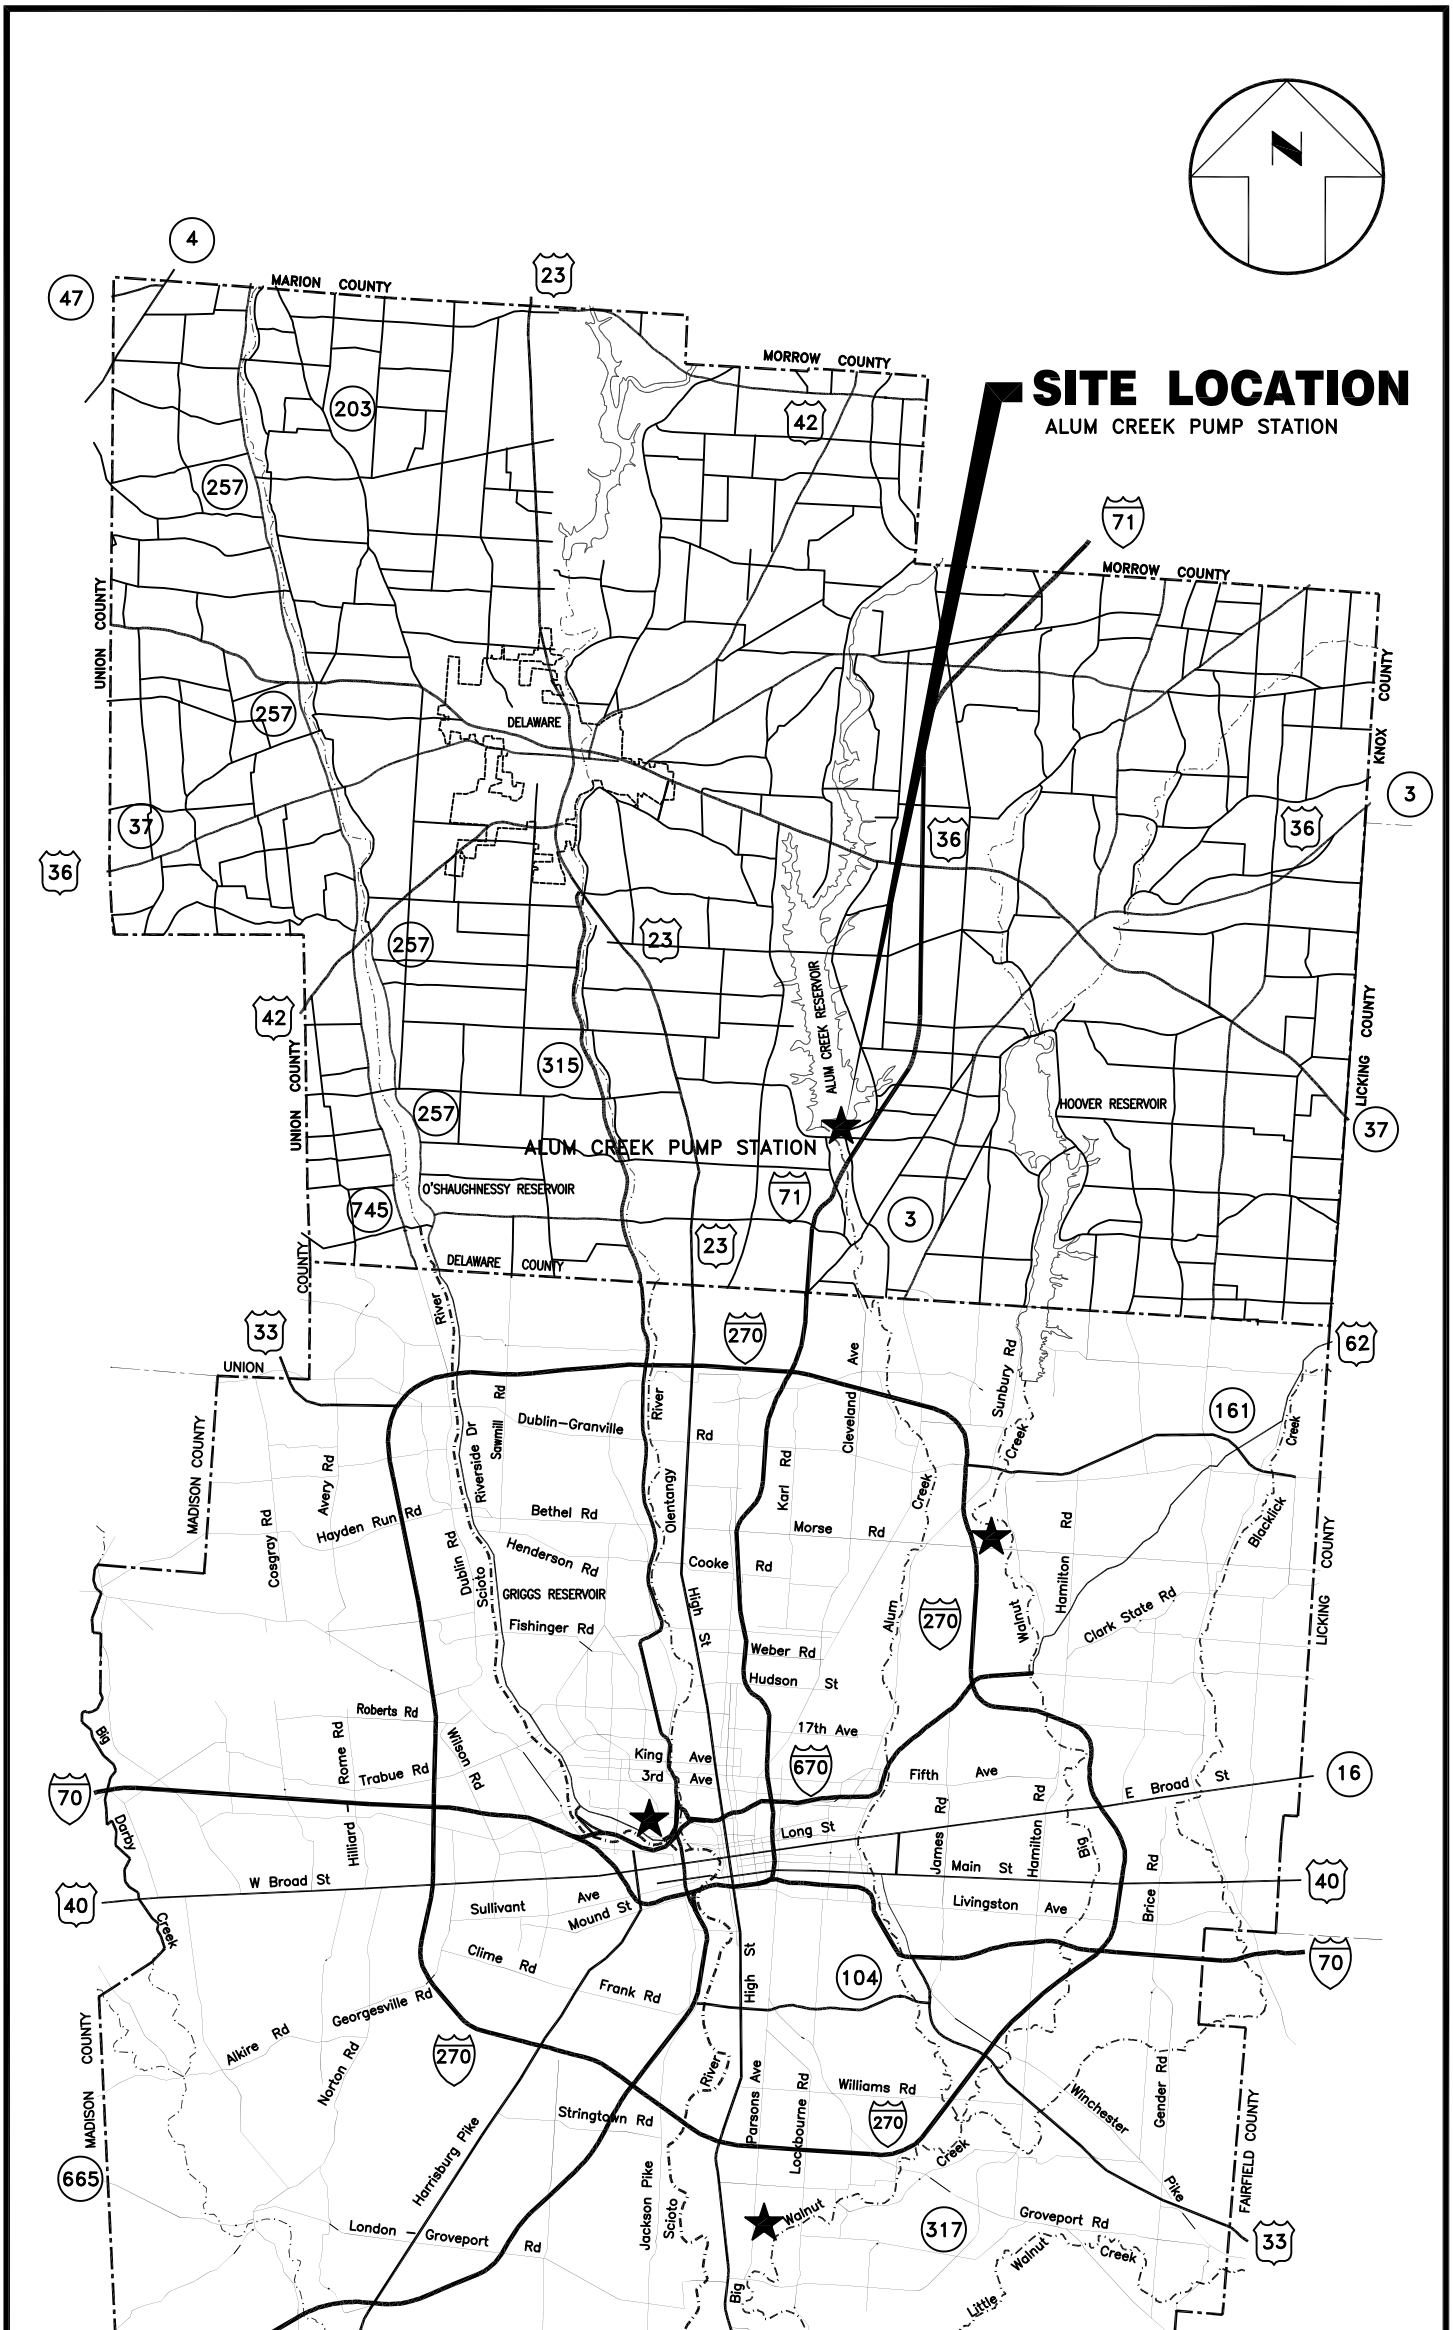

SITE LOCATION
ALUM CREEK PUMP STATION

**CITY OF COLUMBUS
DIVISION OF WATER
VICINITY MAP**