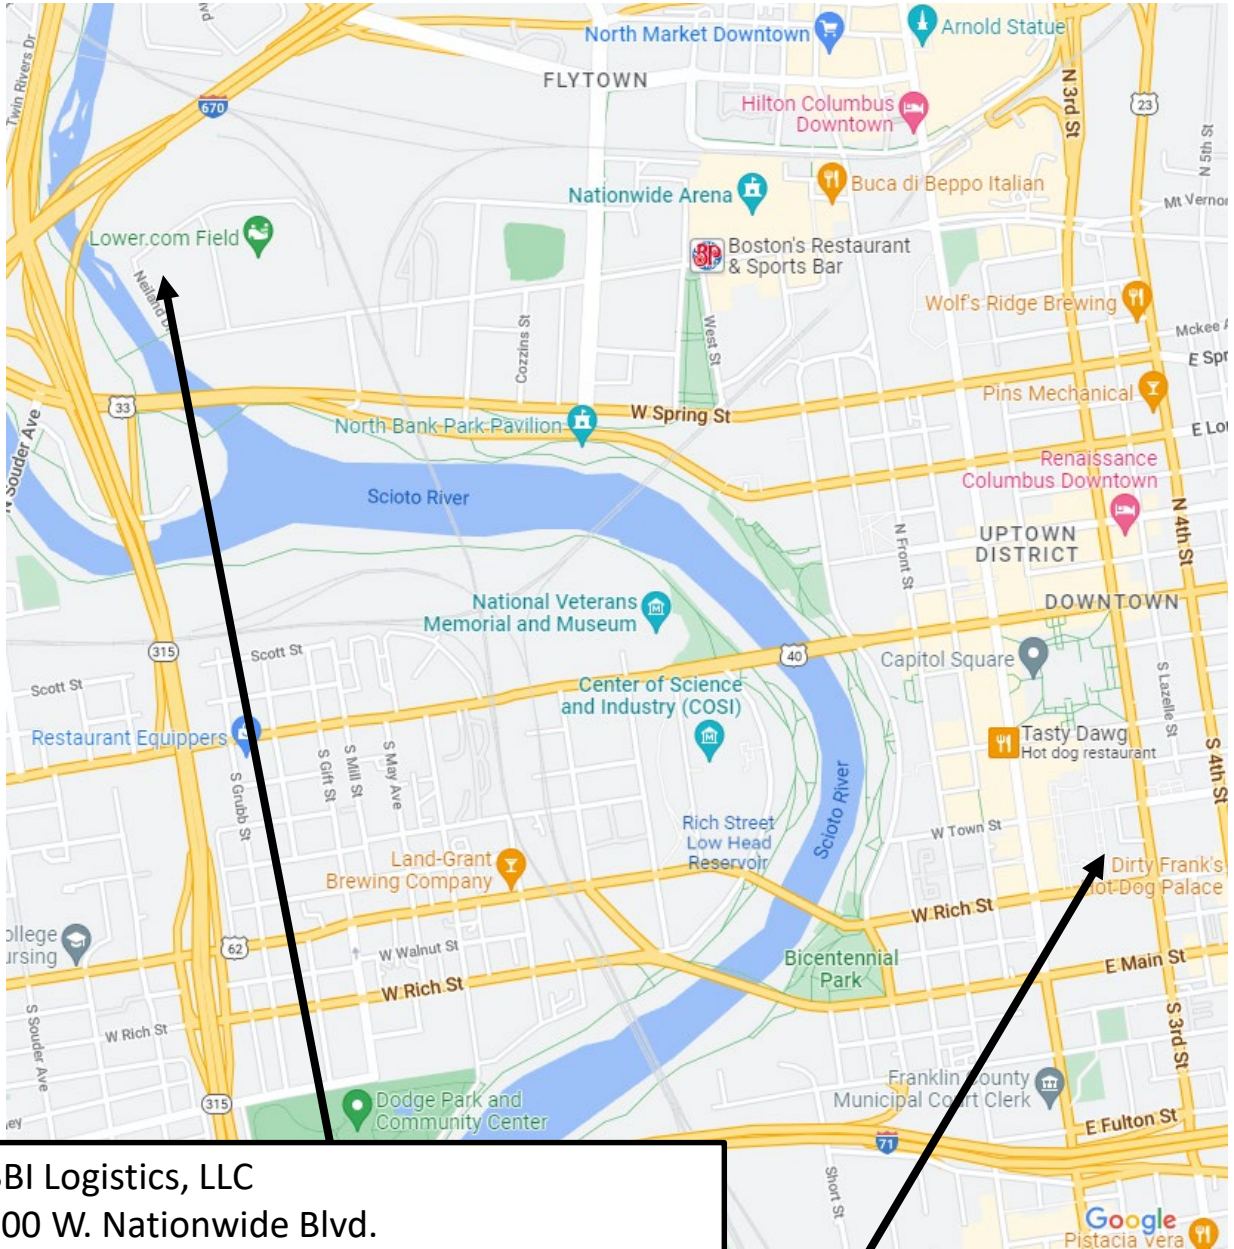

BBI Logistics, LLC Jobs Creation Tax Credit Project Site Map

BBI Logistics, LLC
600 W. Nationwide Blvd.
Zip Code: 43215
Parcel: 010-301902

BBI Logistics, LLC
80 E. Rich Street, Suite 200
Zip Code: 43215
Parcel: 010-296465