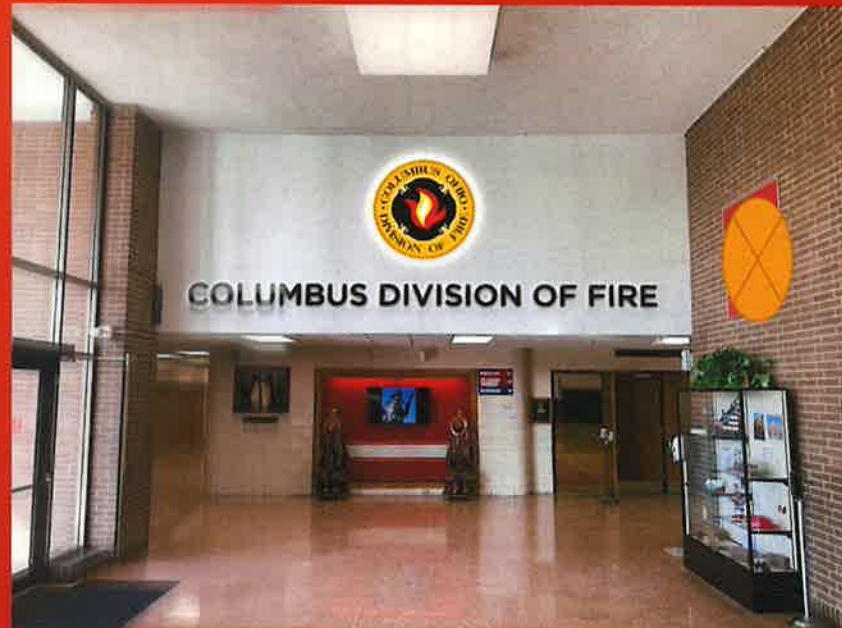

Overhead Cornices

2

After