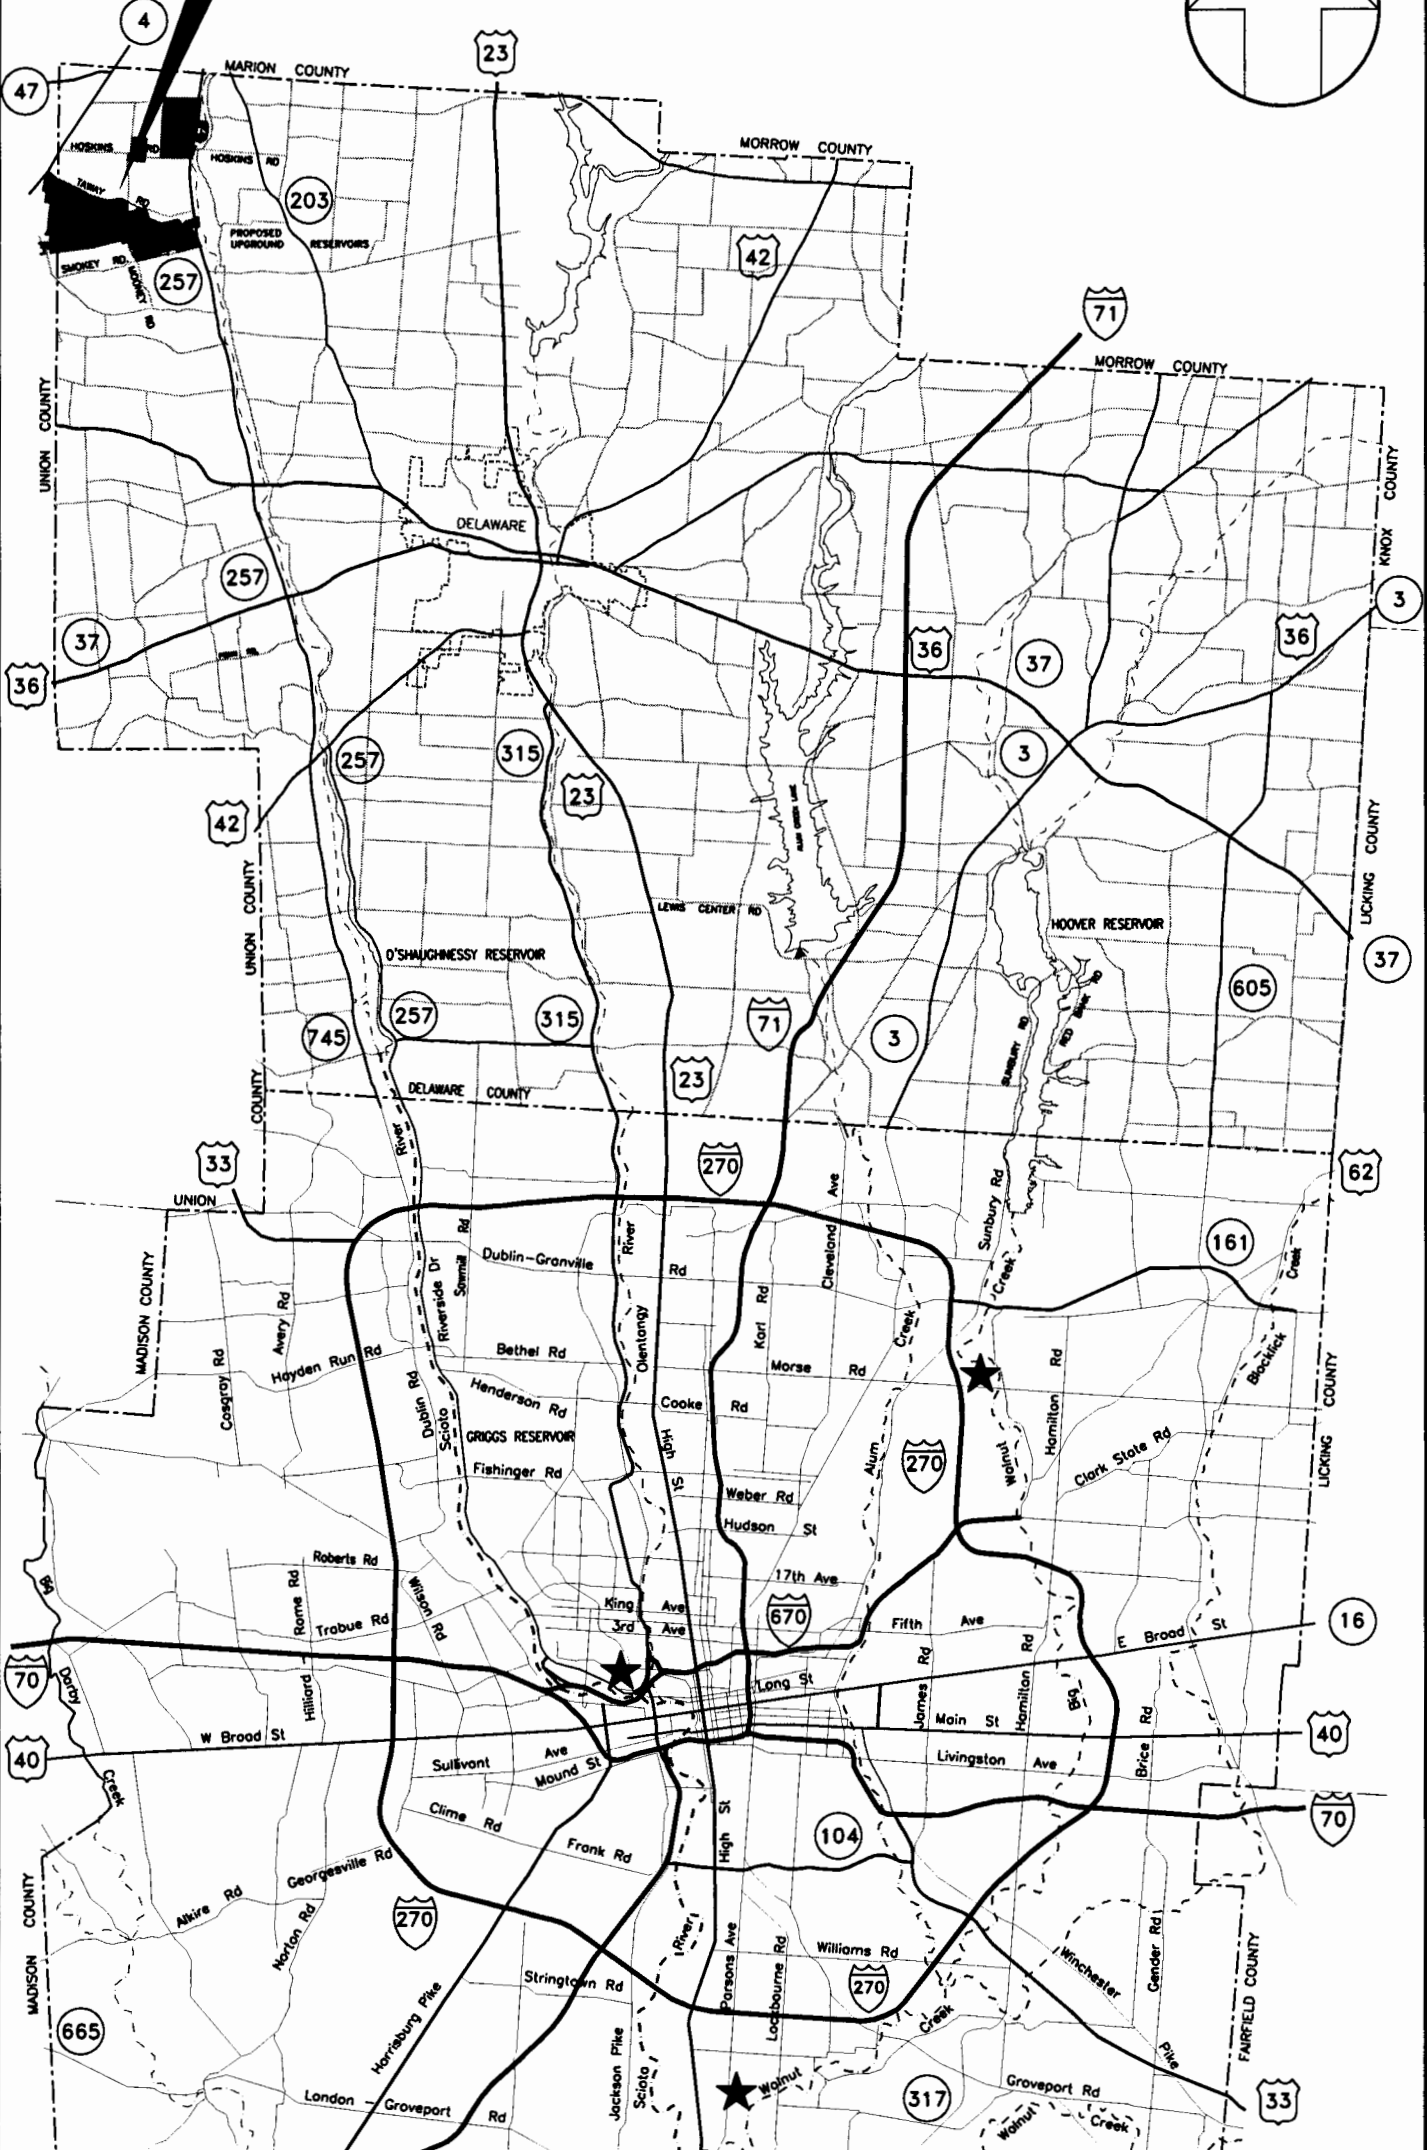

SITE LOCATION

CITY OF COLUMBUS DIVISION OF WATER VICINITY MAP