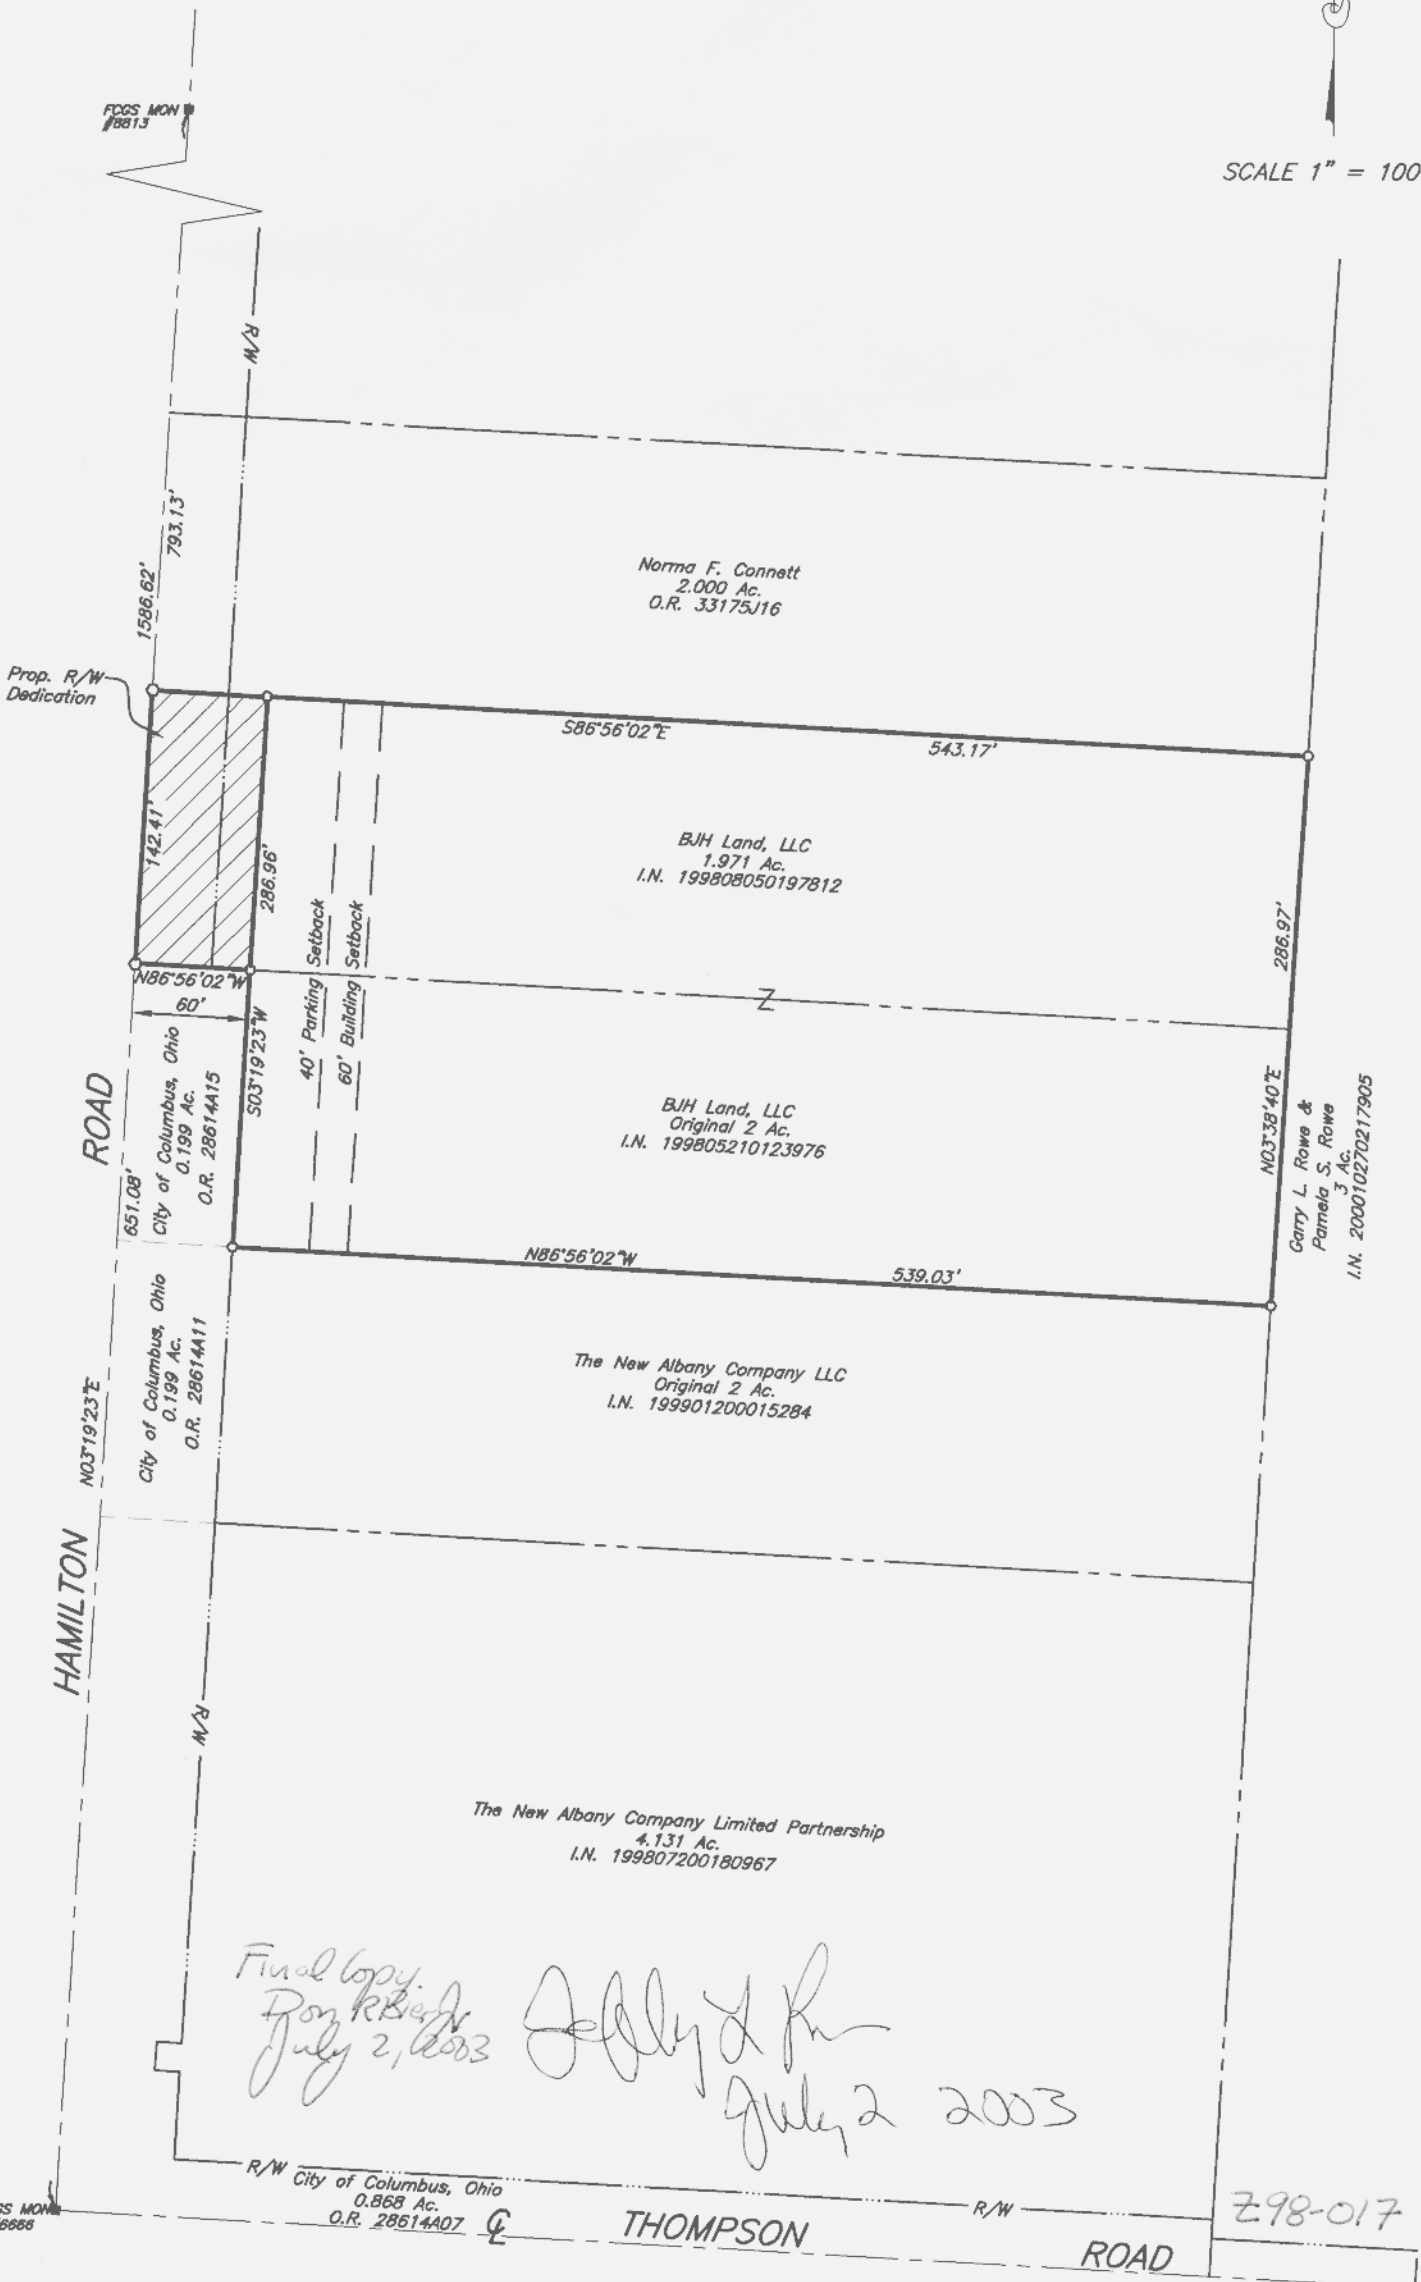

CPD Exhibit

SCALE 1" = 100'

FCGS MON #8813

Final copy
 Don R. Bied
 July 2, 2003

[Signature]
 July 2 2003

C:\DATA\1\SURVEY\PROJECT\20021175\DWG\21175CPDEXHIBIT.DWG - 0 XREFS: - PLOTTED BY BVRGIN - July 01, 2003 - 10:27 AM

FCGS MON #8886

Z98-017

THOMPSON ROAD

ROAD

HAMILTON ROAD