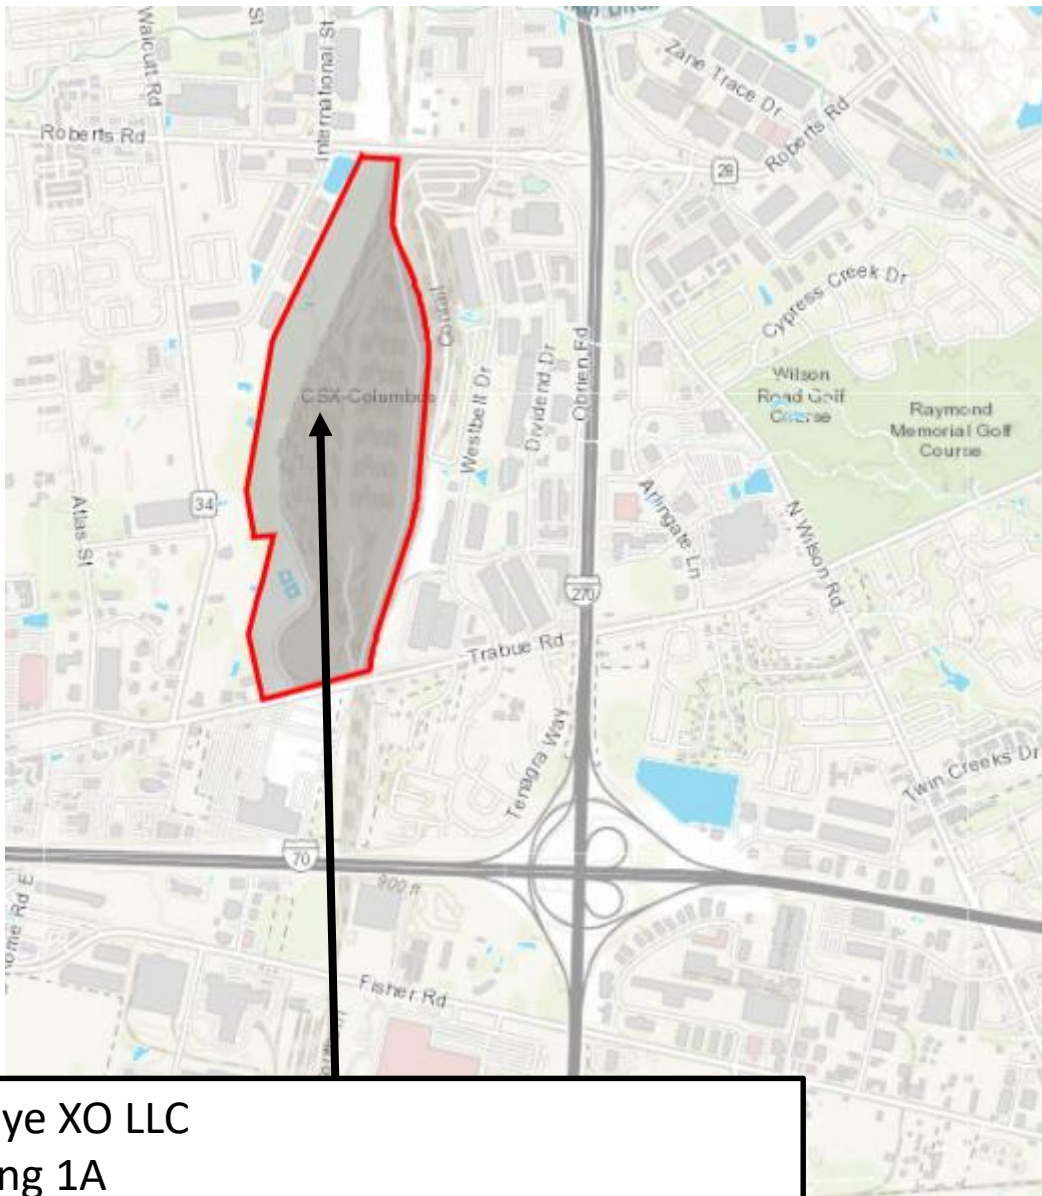

Buckeye XO LLC  
Building 1A  
Enterprise Zone  
Project Site Map

Buckeye XO LLC  
Building 1A  
4882 Trabue Road  
Zip Code: 43228  
Parcel: 560-154558