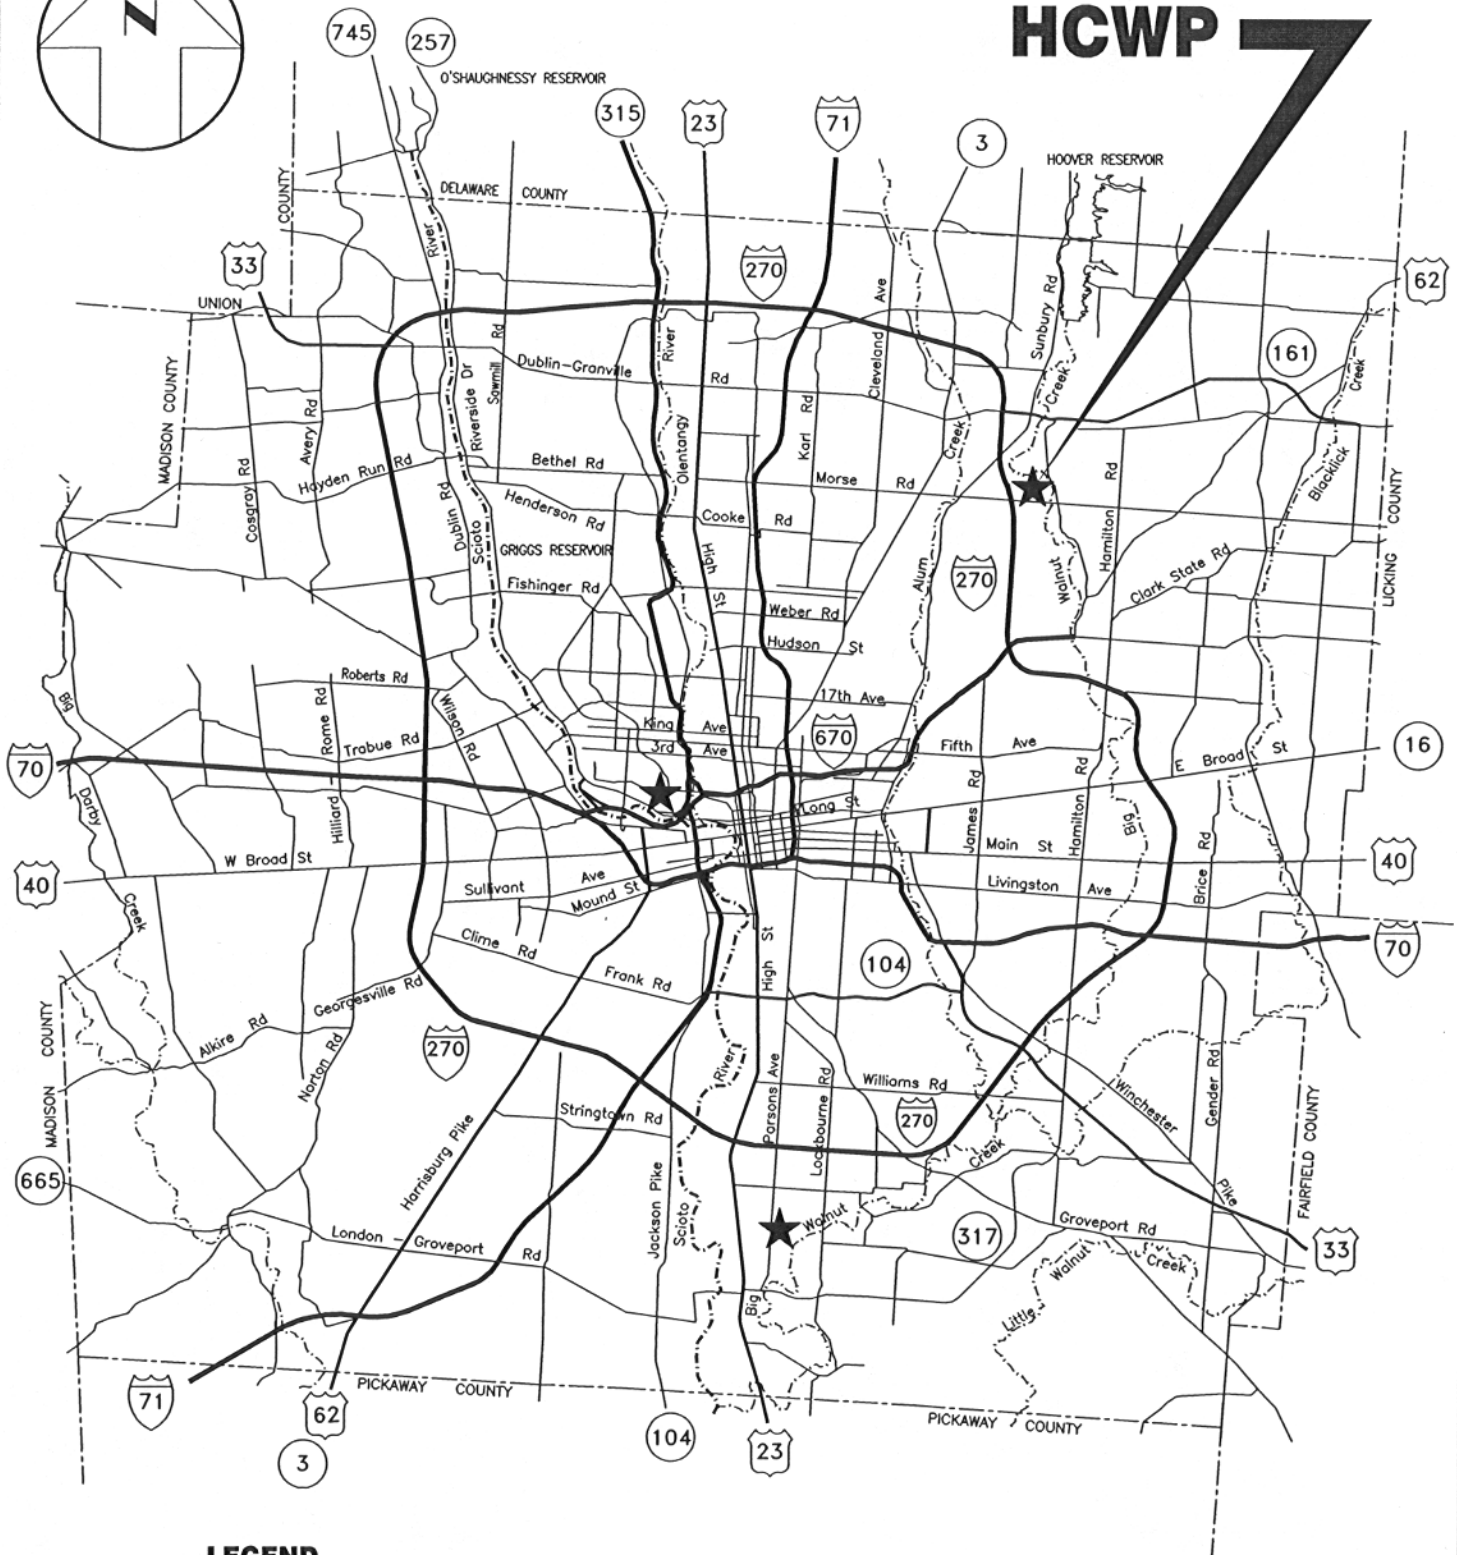

# HCWP

### LEGEND

HCWP = HAP CREMEAN WATER PLANT

# CITY OF COLUMBUS DIVISION OF WATER VICINITY MAP