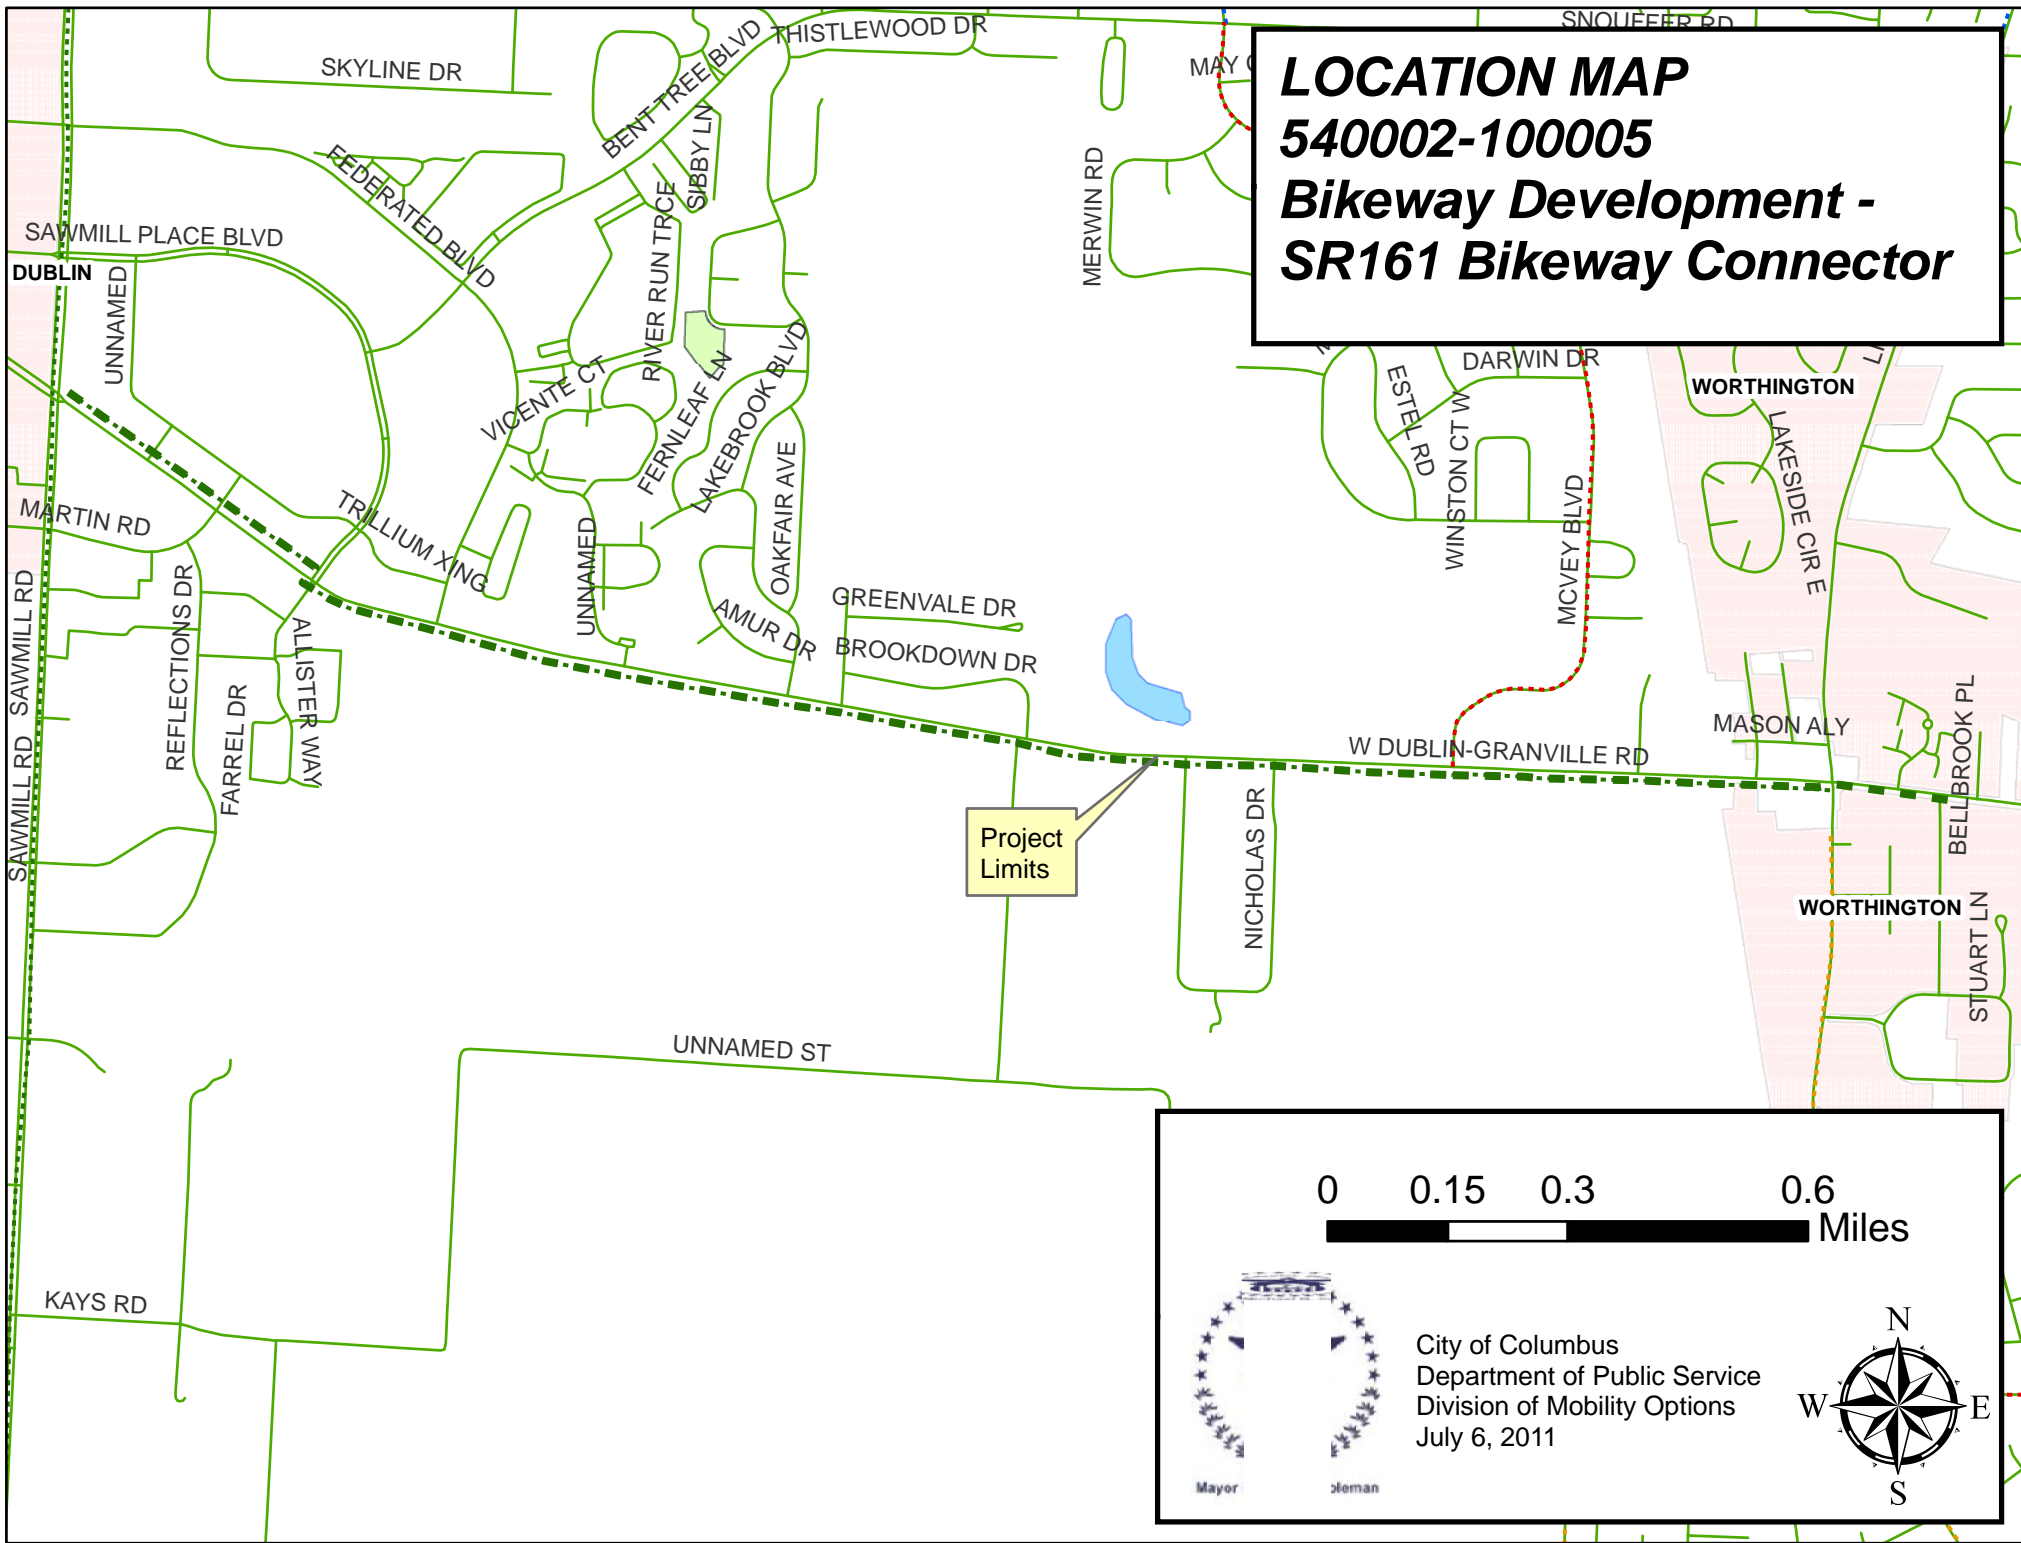

**LOCATION MAP**  
**540002-100005**  
**Bikeway Development -**  
**SR161 Bikeway Connector**

Project Limits

City of Columbus  
 Department of Public Service  
 Division of Mobility Options  
 July 6, 2011