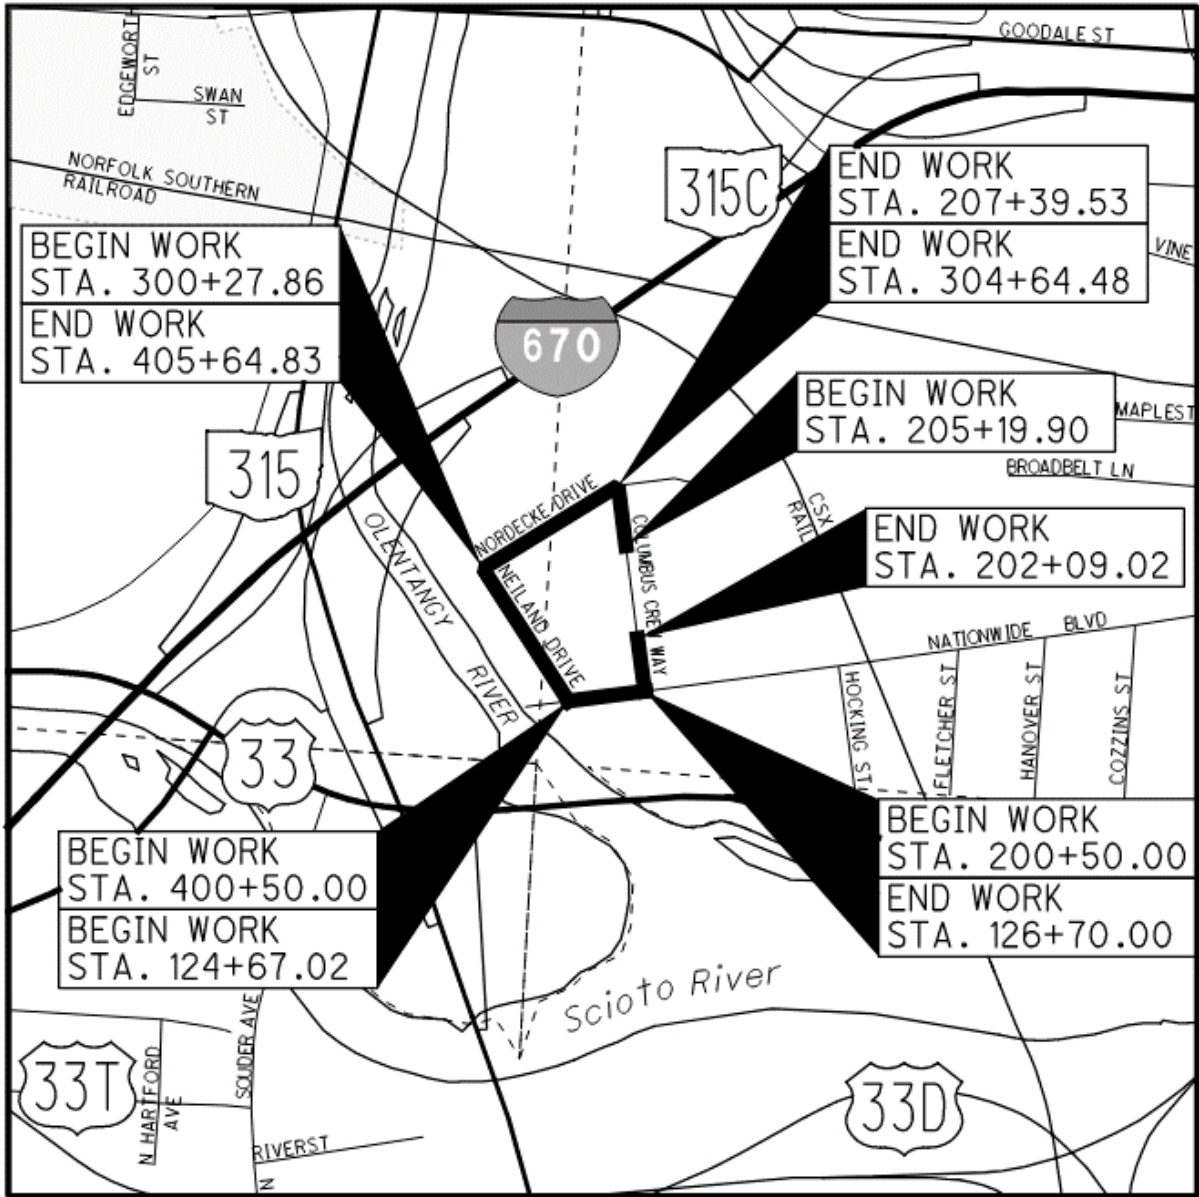

440105-100002 Misc Econ Dev - Astor Park Streetscape Phase 1

LOCATION MAP

P.O.B. LATITUDE: 39° 58' 02" N LONGITUDE: 83° 01' 07" W

SCALE IN MILES

PORTIONS TO BE IMPROVED