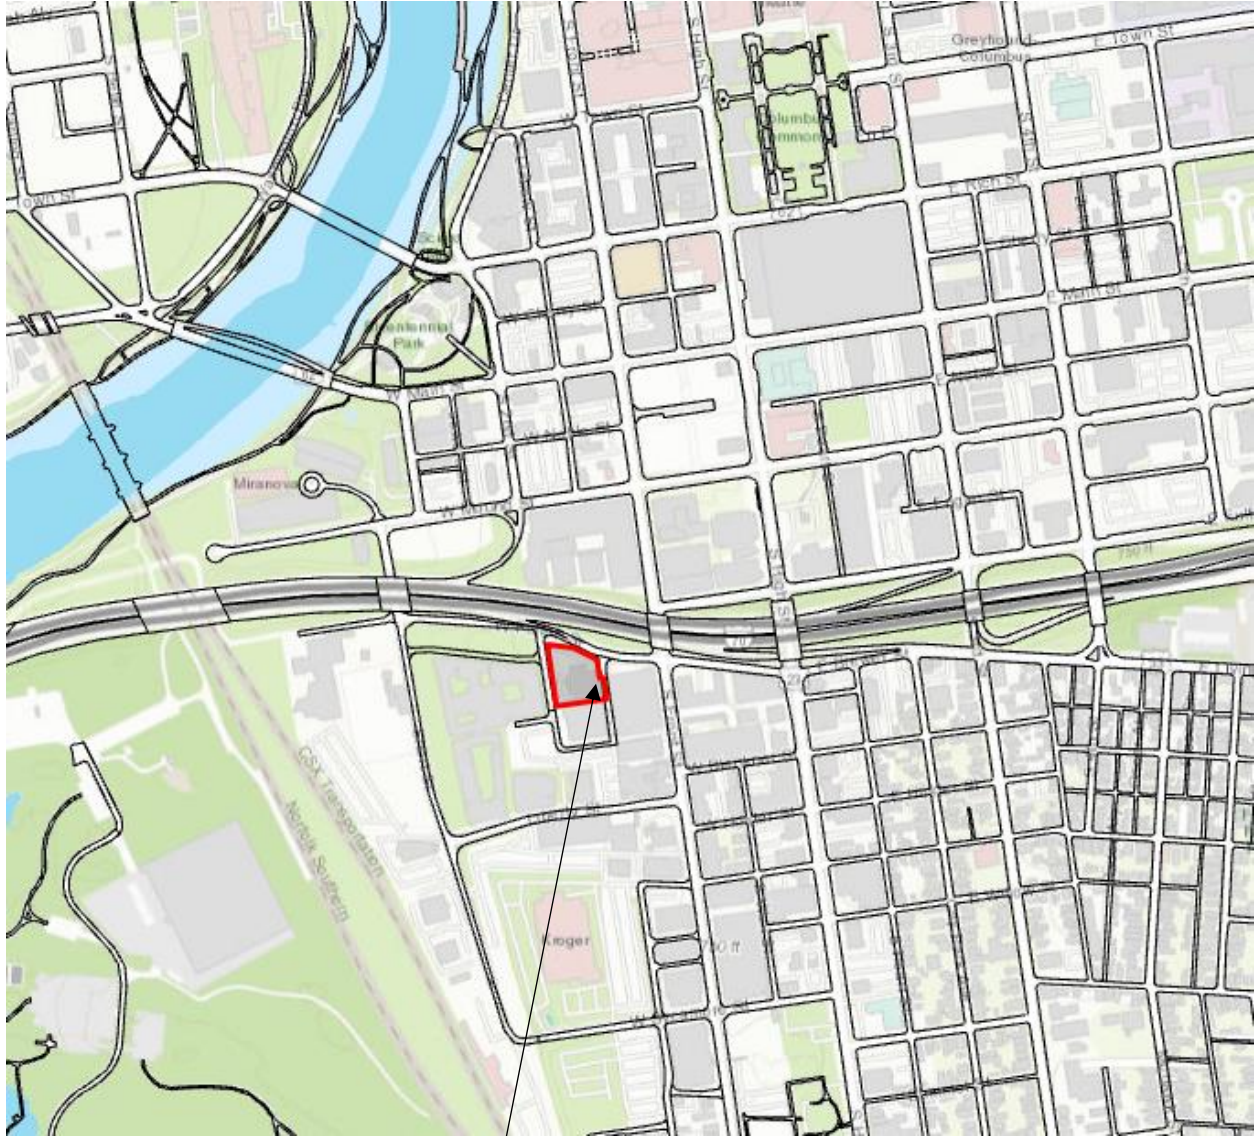

Nullable, Inc. dba Aware Jobs Growth Incentive Project Site Map

Nullable, Inc. dba Aware
Project Site
455 South Ludlow Street
Parcel ID: 010-070427
Zip Code: 43215