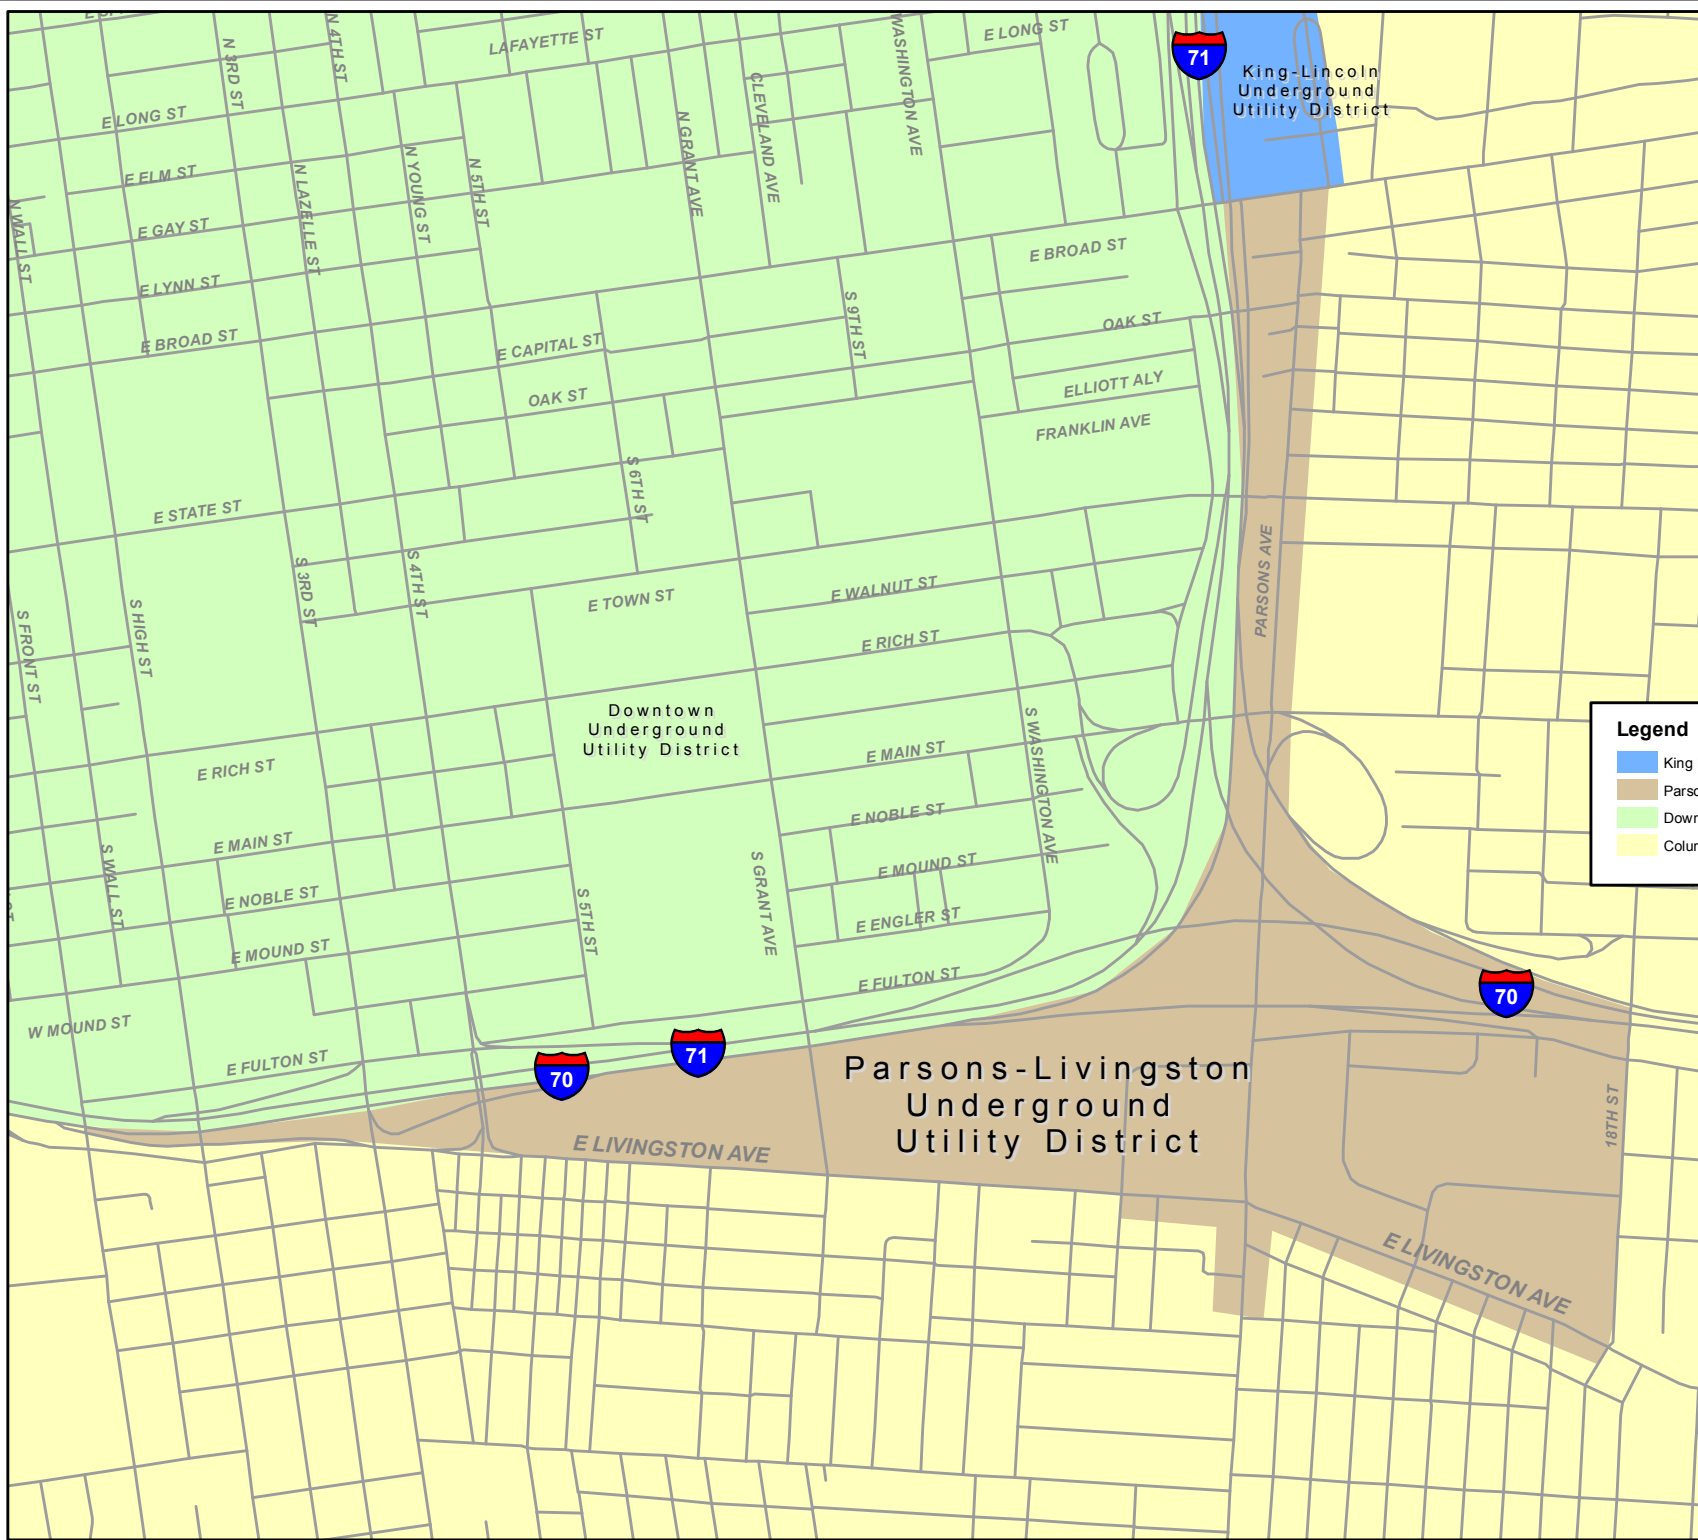

Parsons-Livingston Underground Utility District

Legend

- King Lincoln Underground Utility District
- Parsons Livingston Underground Utility District
- Downtown Underground Utility District
- Columbus Corporate Boundary

0 250 500 Feet

City of Columbus
Public Service Department
Transportation Division
May 30, 2012