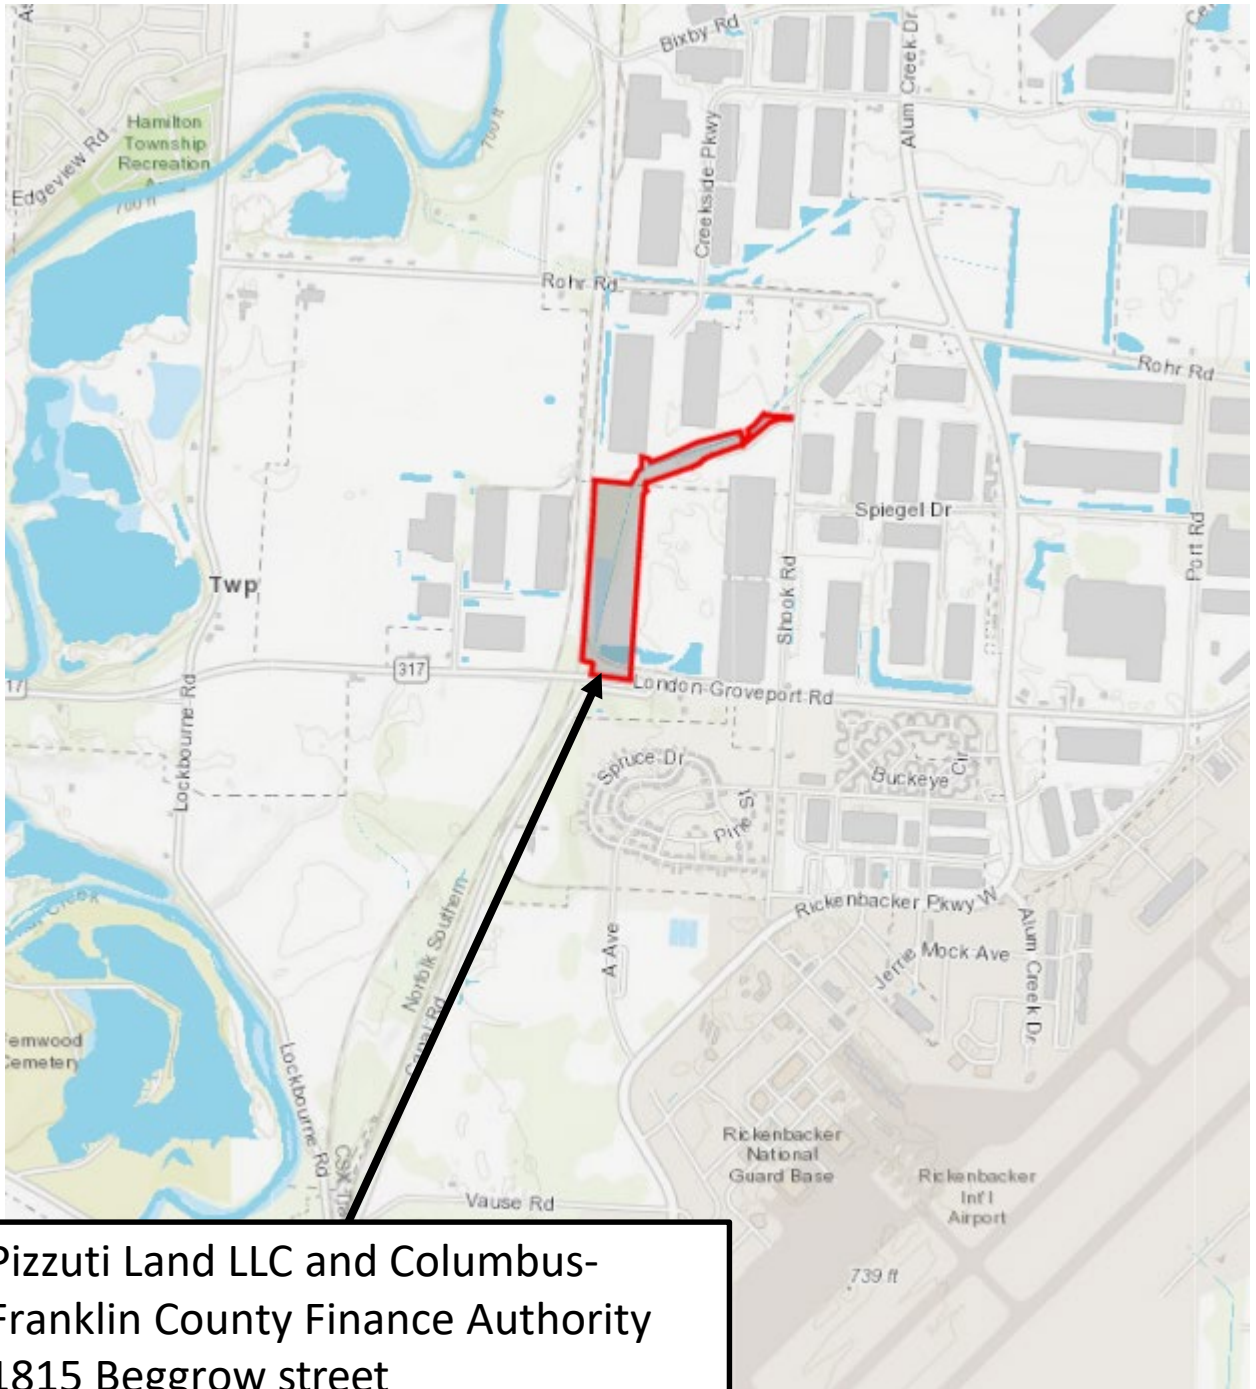

Pizzuti Land LLC and Columbus-Franklin County Finance Authority  
Community Reinvestment Area  
Project Site Map

Pizzuti Land LLC and Columbus-Franklin County Finance Authority  
1815 Beggrow street  
Zip Code: 43035  
Parcels: 495-234526