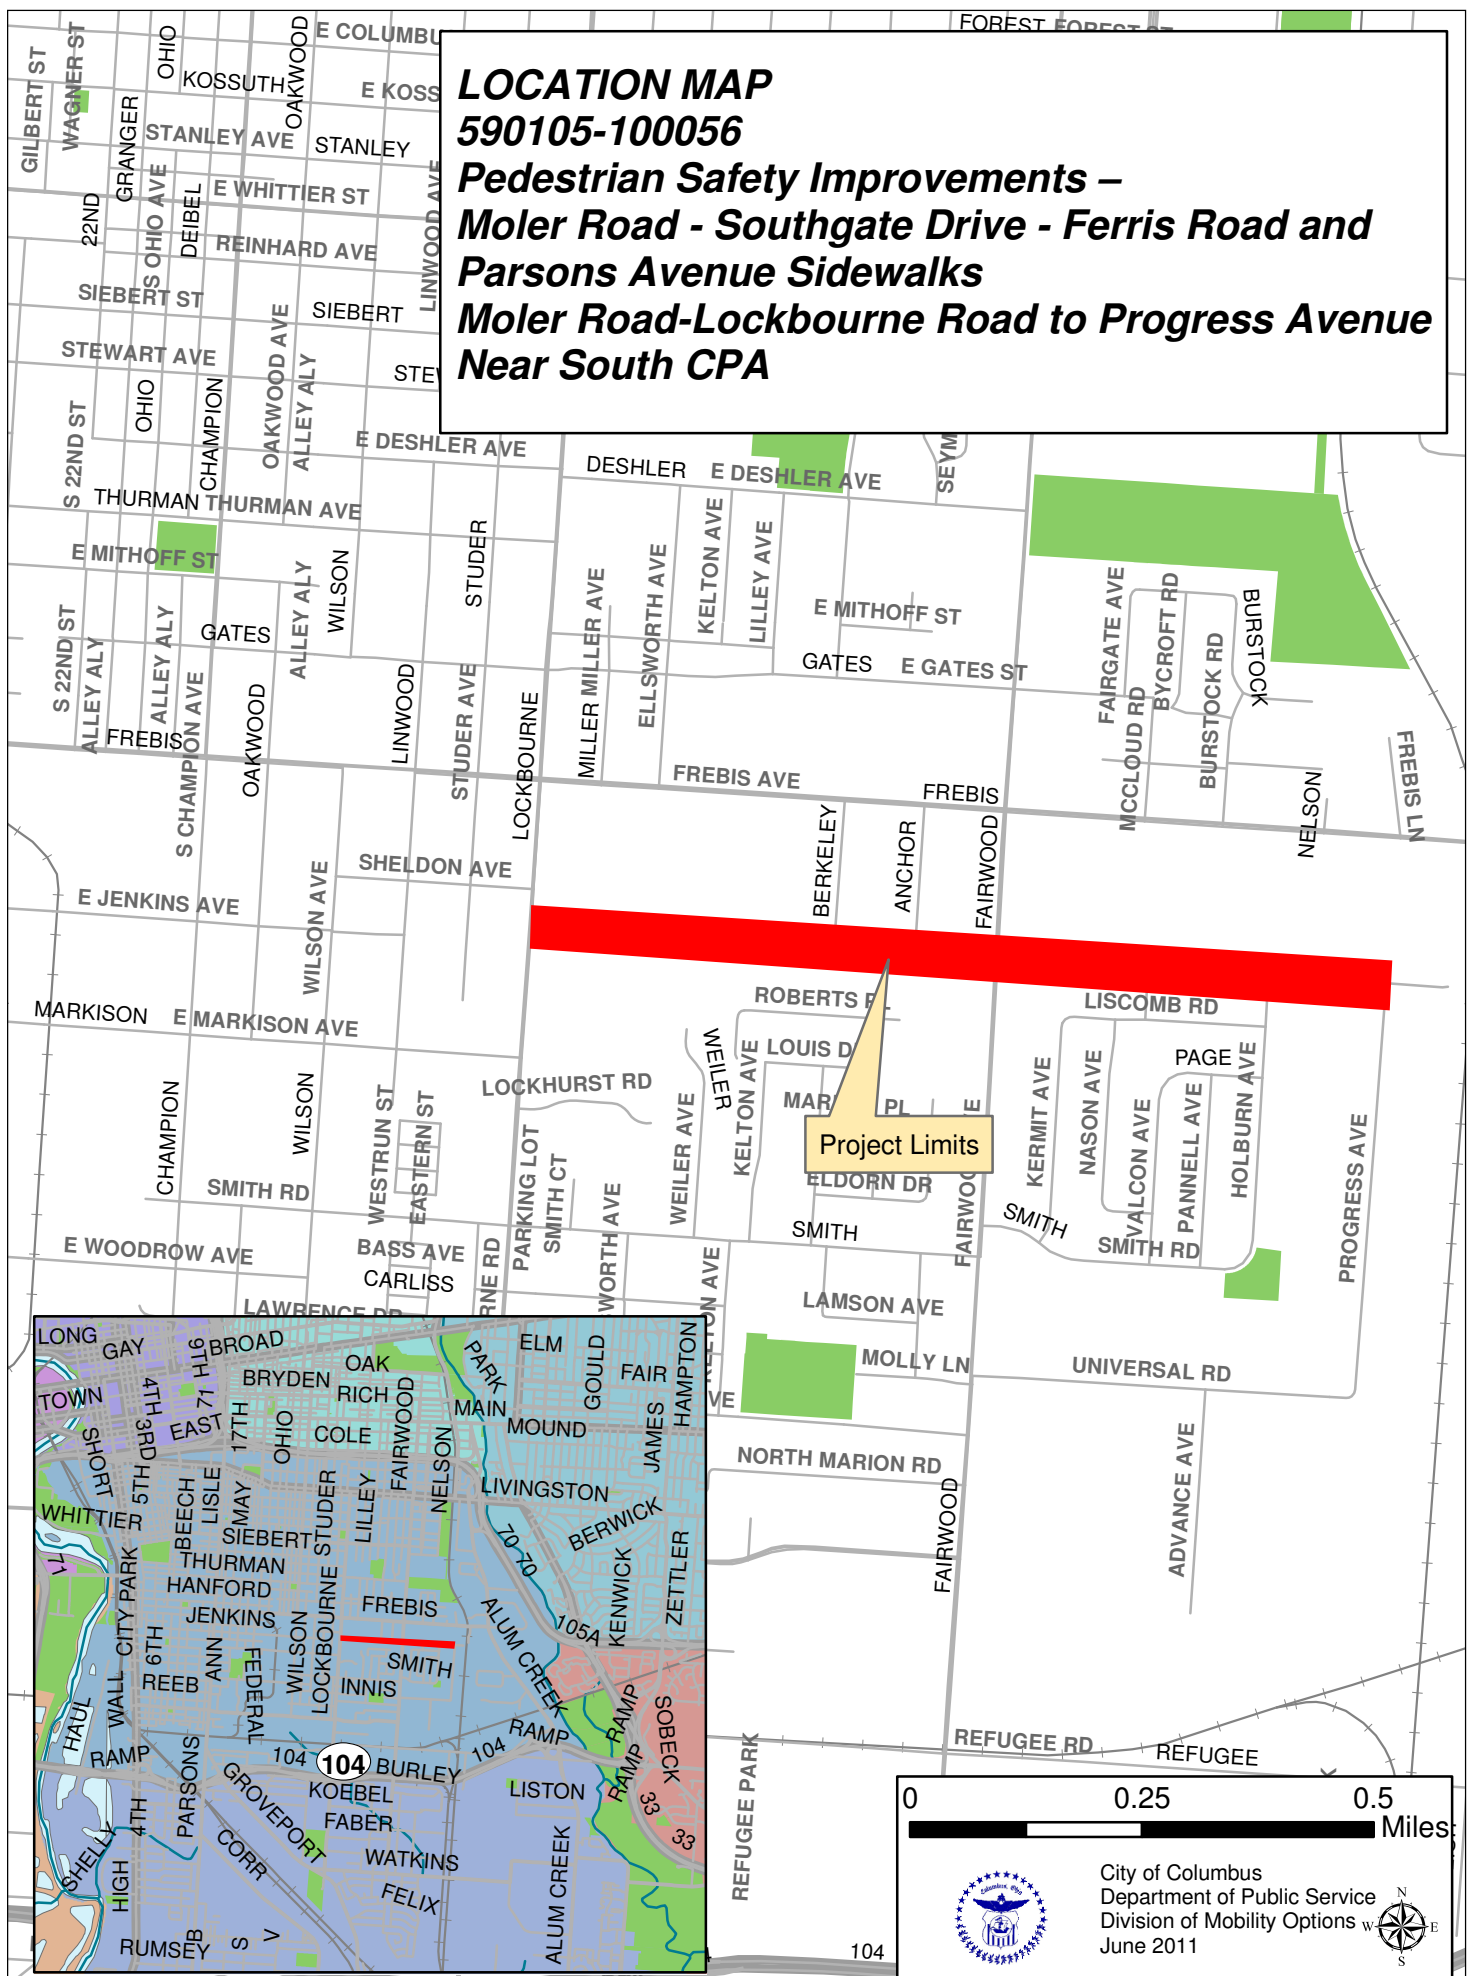

LOCATION MAP

590105-100056

**Pedestrian Safety Improvements –
Moler Road - Southgate Drive - Ferris Road and
Parsons Avenue Sidewalks
Moler Road-Lockbourne Road to Progress Avenue
Near South CPA**

0 0.25 0.5 Miles

City of Columbus
Department of Public Service
Division of Mobility Options
June 2011