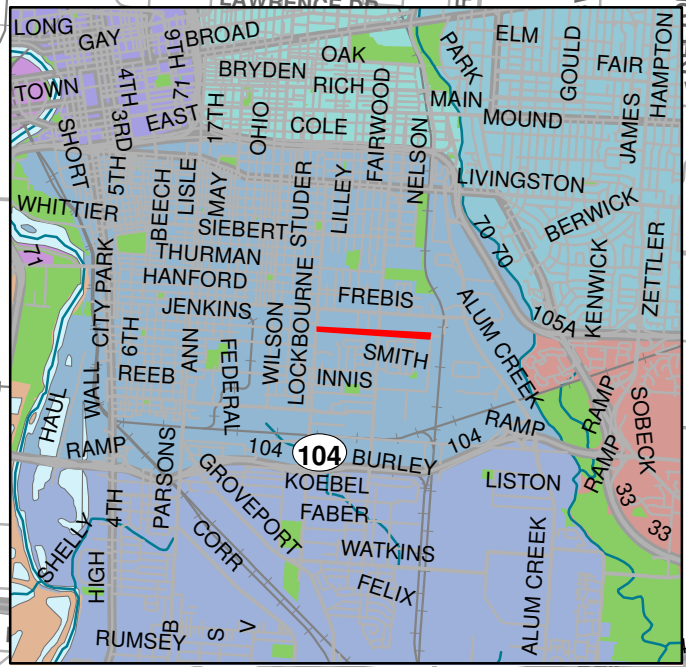

LOCATION MAP

590105-100056

**Pedestrian Safety Improvements –
Moler Road - Southgate Drive - Ferris Road and
Parsons Avenue Sidewalks
Moler Road-Lockbourne Road to Progress Avenue
Near South CPA**

0 0.25 0.5 Miles