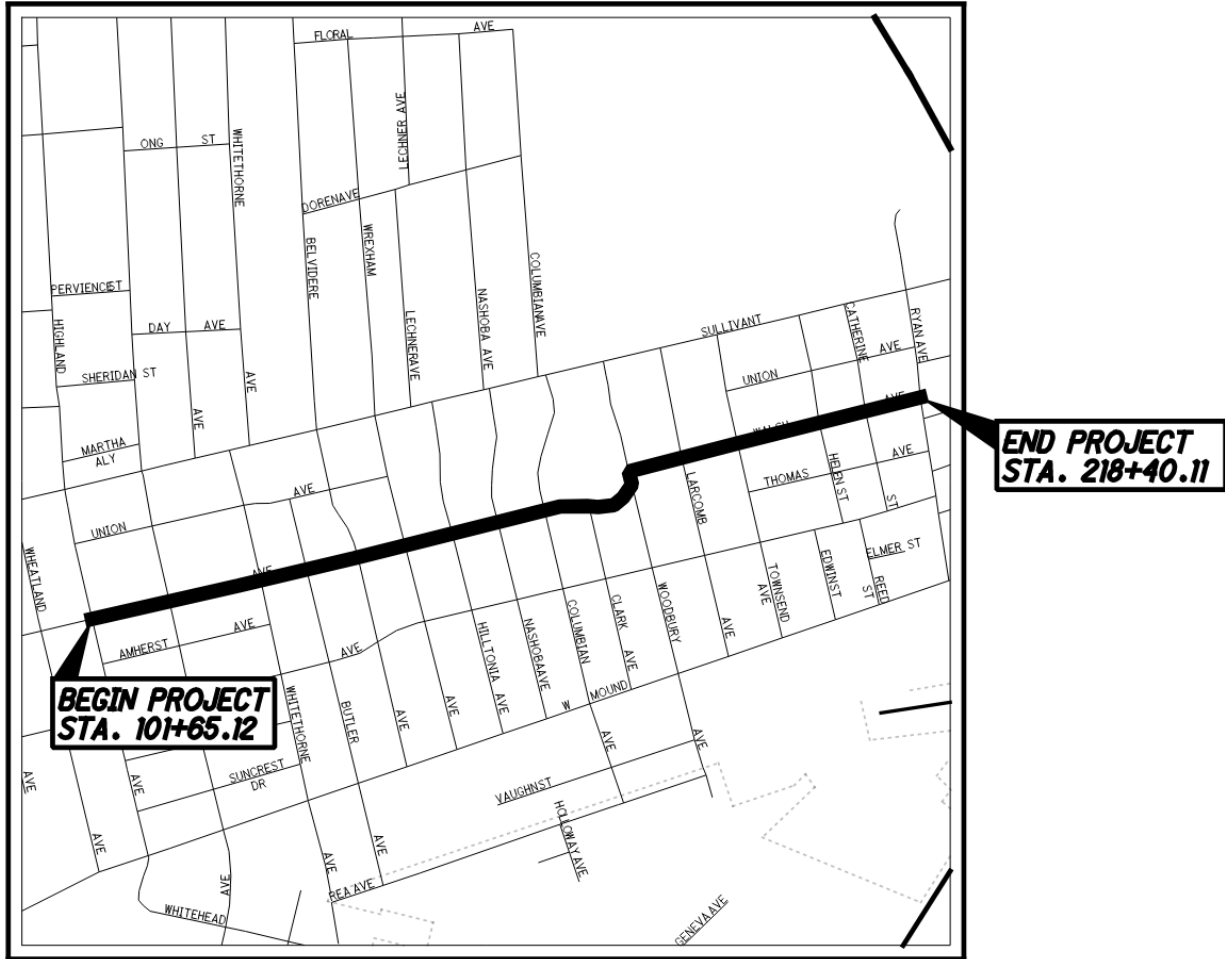

590955-920030 CelebrateOne Sidewalk Hilltop (Springmont)

LOCATION MAP

LATITUDE: N 39°56'41" LONGITUDE: W 83°03'17"

SCALE IN MILES