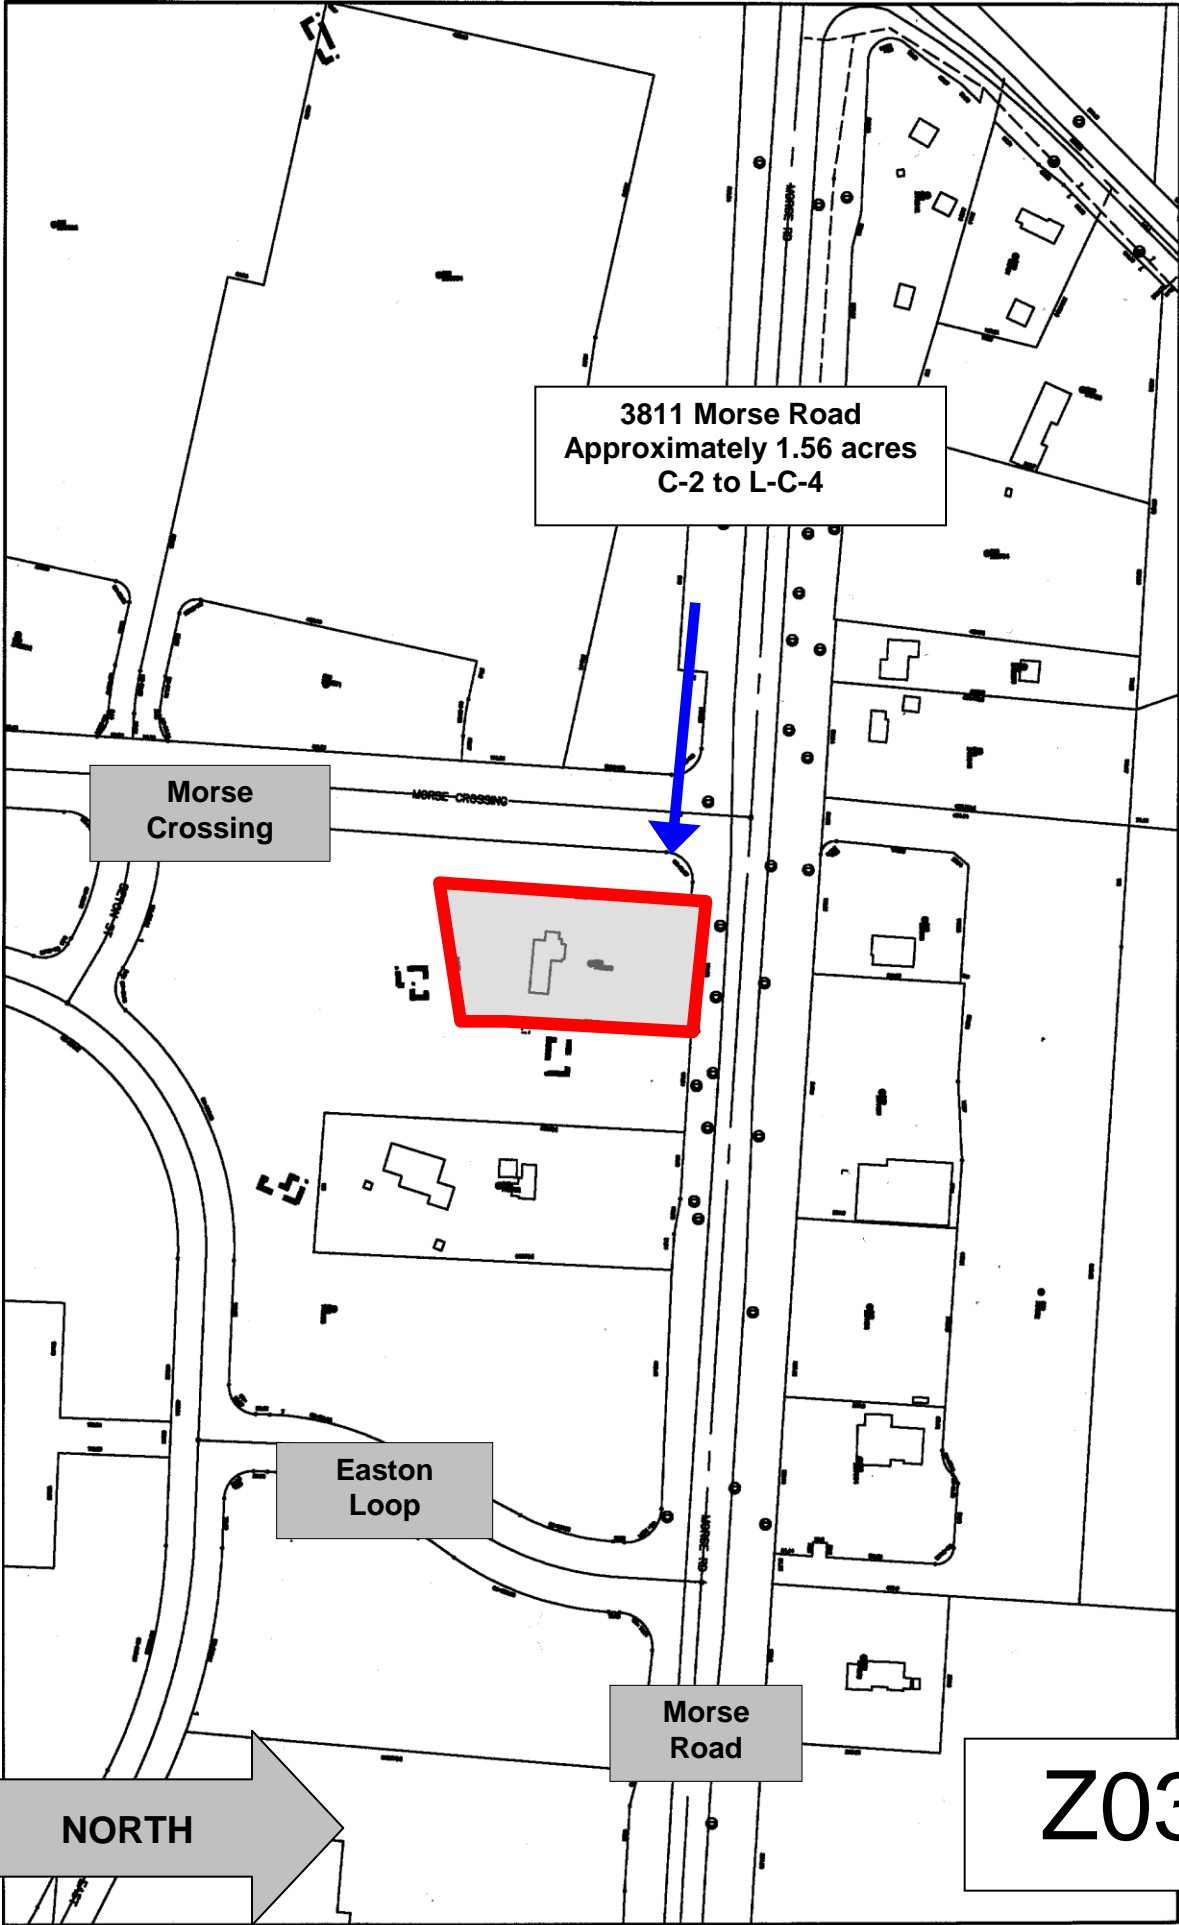

R

R

CPD

MORSE RD

C-2

Z03-001  
C-2 to L-C-4

LR

LC4

CPD

MORSE CROSSING

Easton Town Center

LMI

3811 Morse Road  
Approximately 1.56 acres  
C-2 to L-C-4

Morse  
Crossing

Easton  
Loop

Morse  
Road