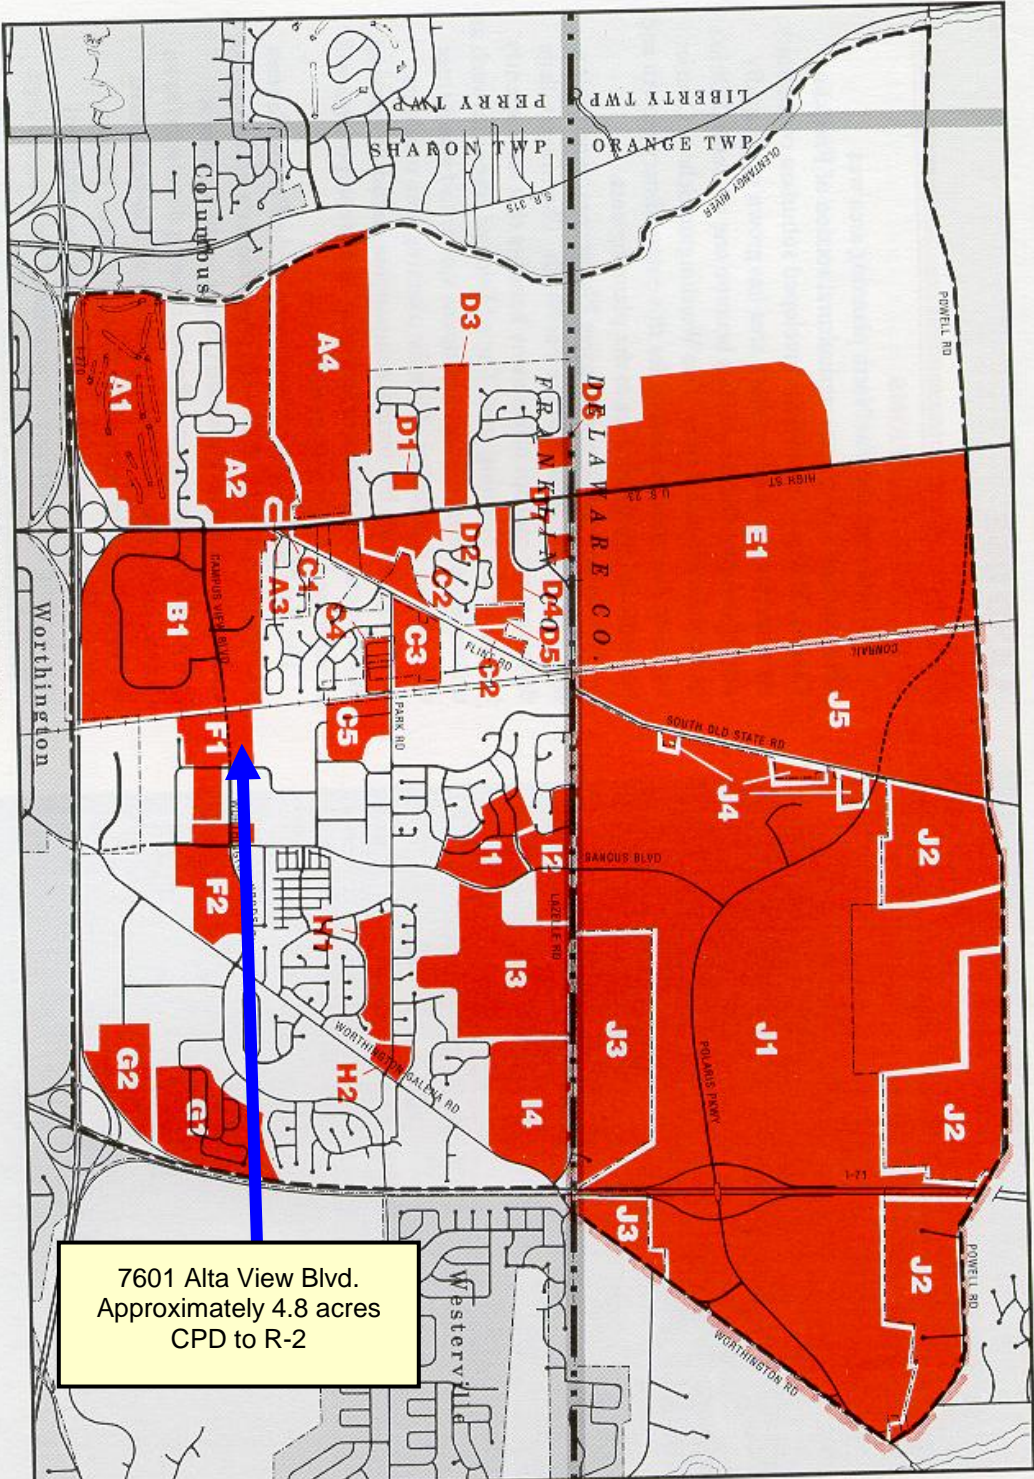

UNDEVELOPED AND UNDERDEVELOPED LAND

7601 Alta View Blvd.  
Approximately 4.8 acres  
CPD to R-2