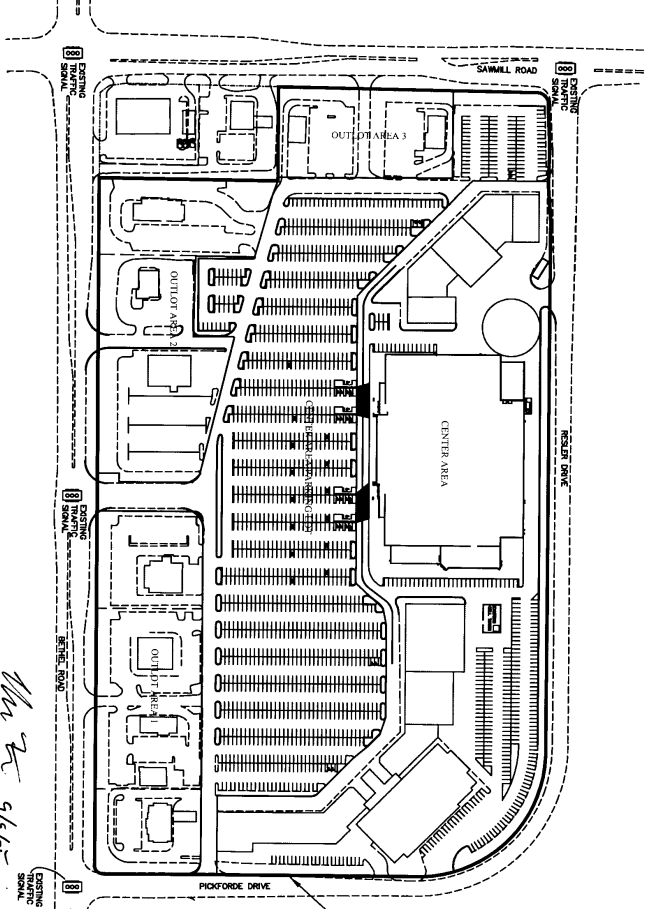

EXISTING

11/11/05
Charles Francis
Agent/Architect
NORTH
SITE PLAN
CARRIAGE PLACE