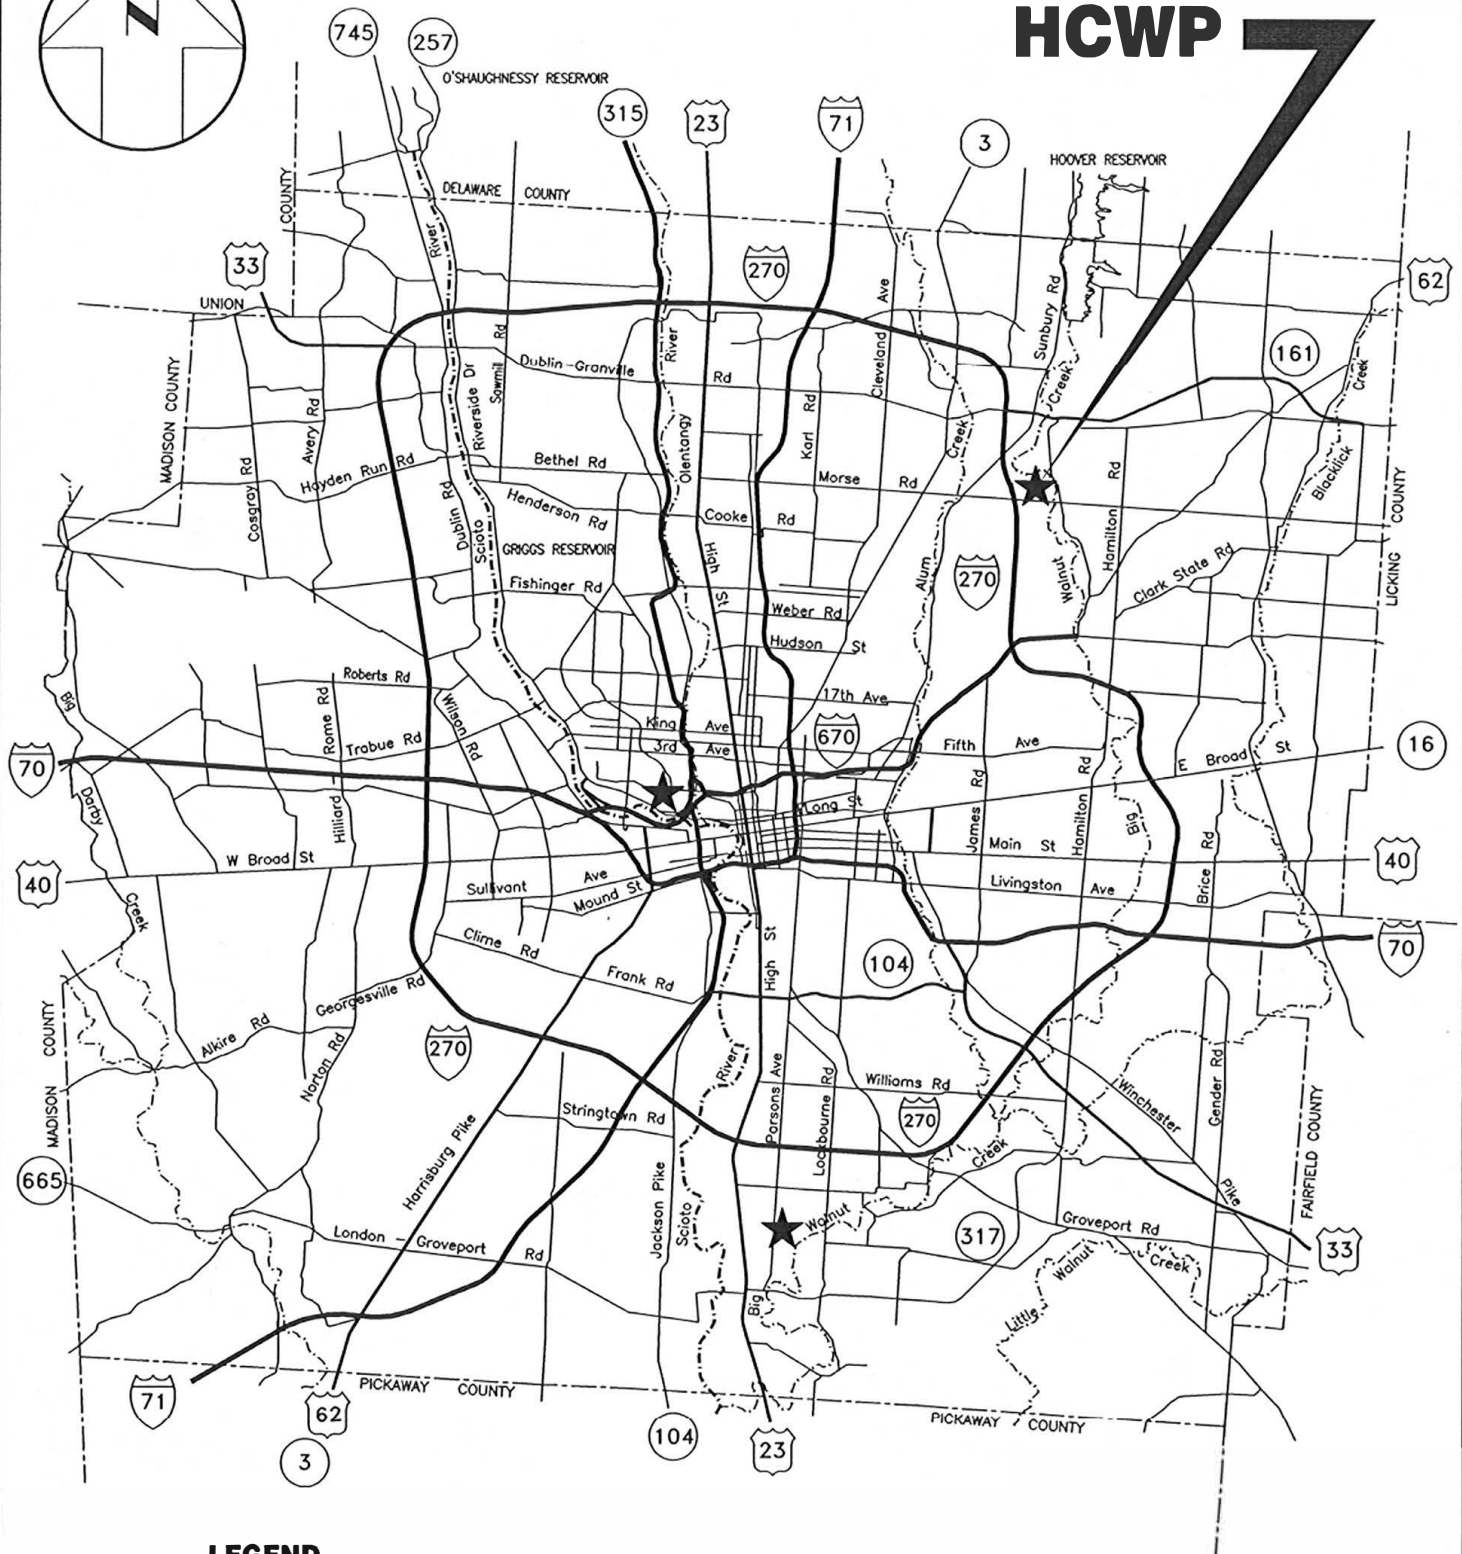

# HCWP 7

### LEGEND

HCWP = HAP CREMEAN WATER PLANT

# CITY OF COLUMBUS DIVISION OF WATER VICINITY MAP