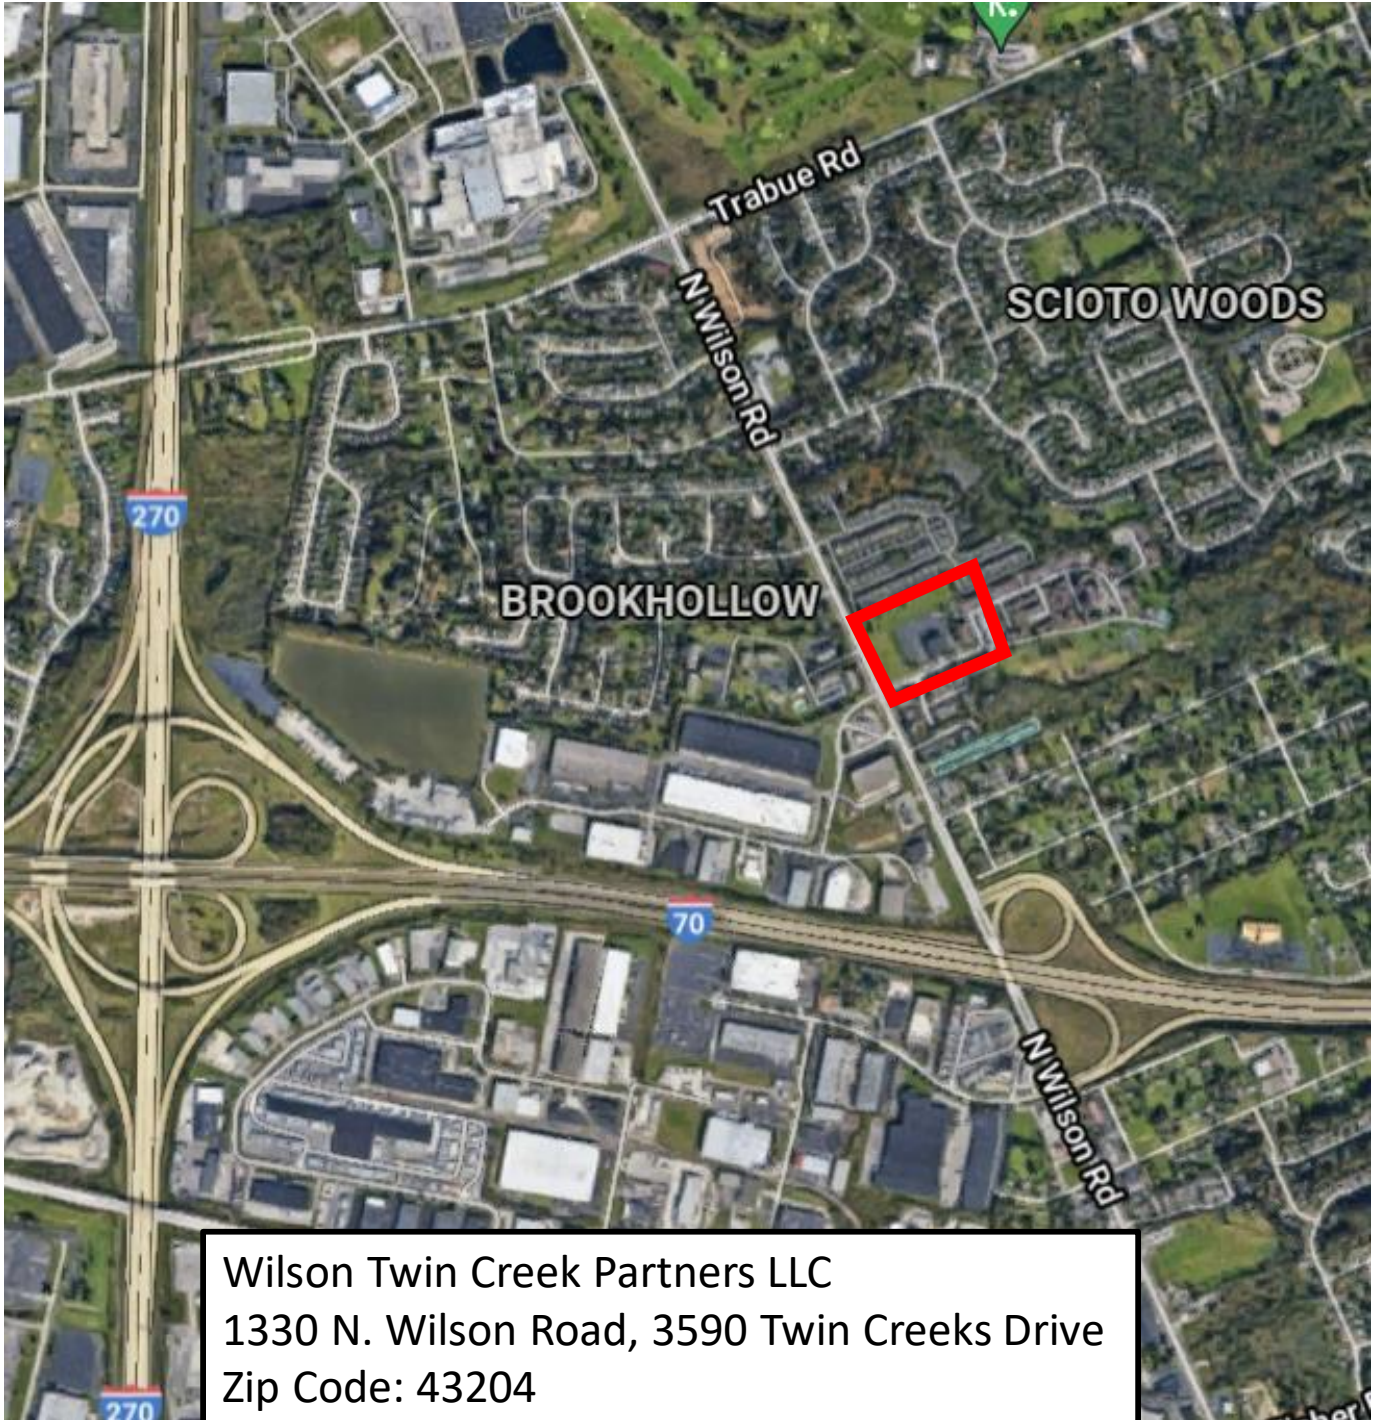

Wilson Twin Creek Partners LLC
Project Site Map

Wilson Twin Creek Partners LLC
1330 N. Wilson Road, 3590 Twin Creeks Drive
Zip Code: 43204
Parcels: 145-286330, 560-125544

November, 2021