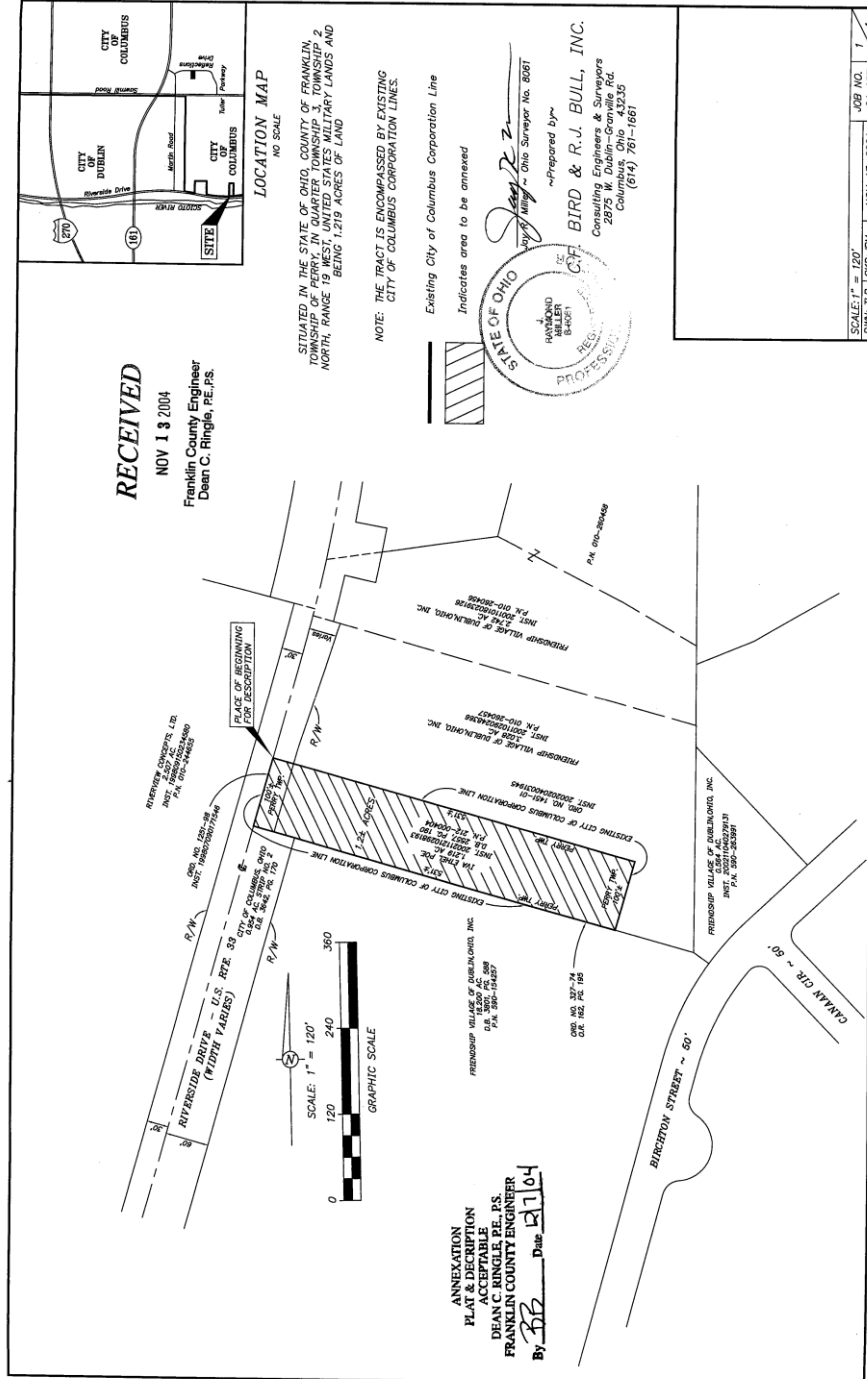

# MAP ANNEXATION AN05-003 1.219 Acres in Perry Township Friendship Village of Dublin, Ohio, Inc.

H:\JOBS\2004\137104\DWG\Annex1\17.dwg 11/17/2004