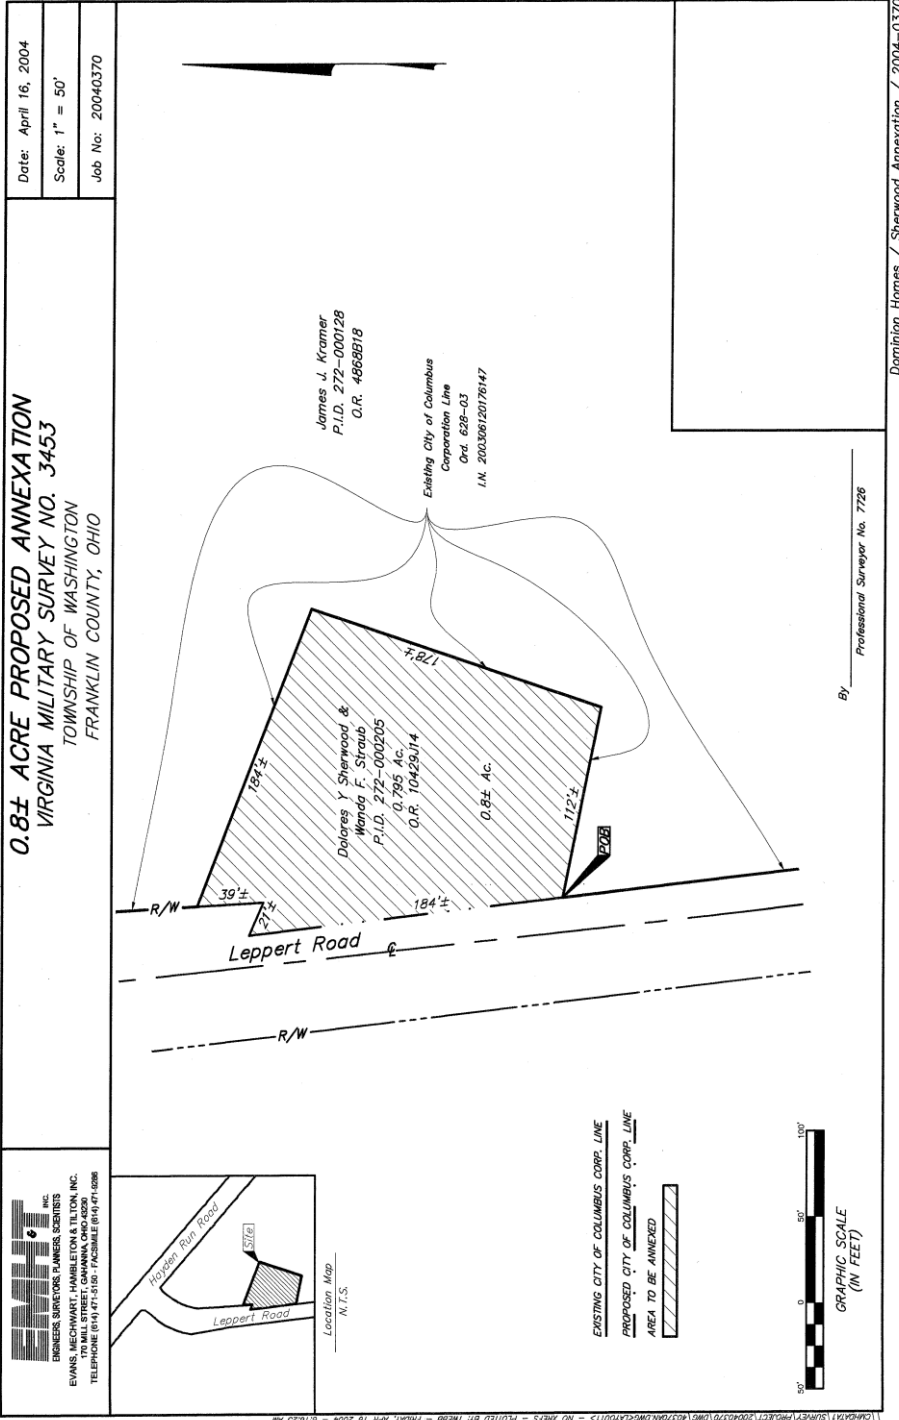

# MAP ANNEXATION AN04-022 0.8 Acres in Washington Township Dolores Y. Sherwood

Dominion Homes / Sherwood Annexation / 2004-0370