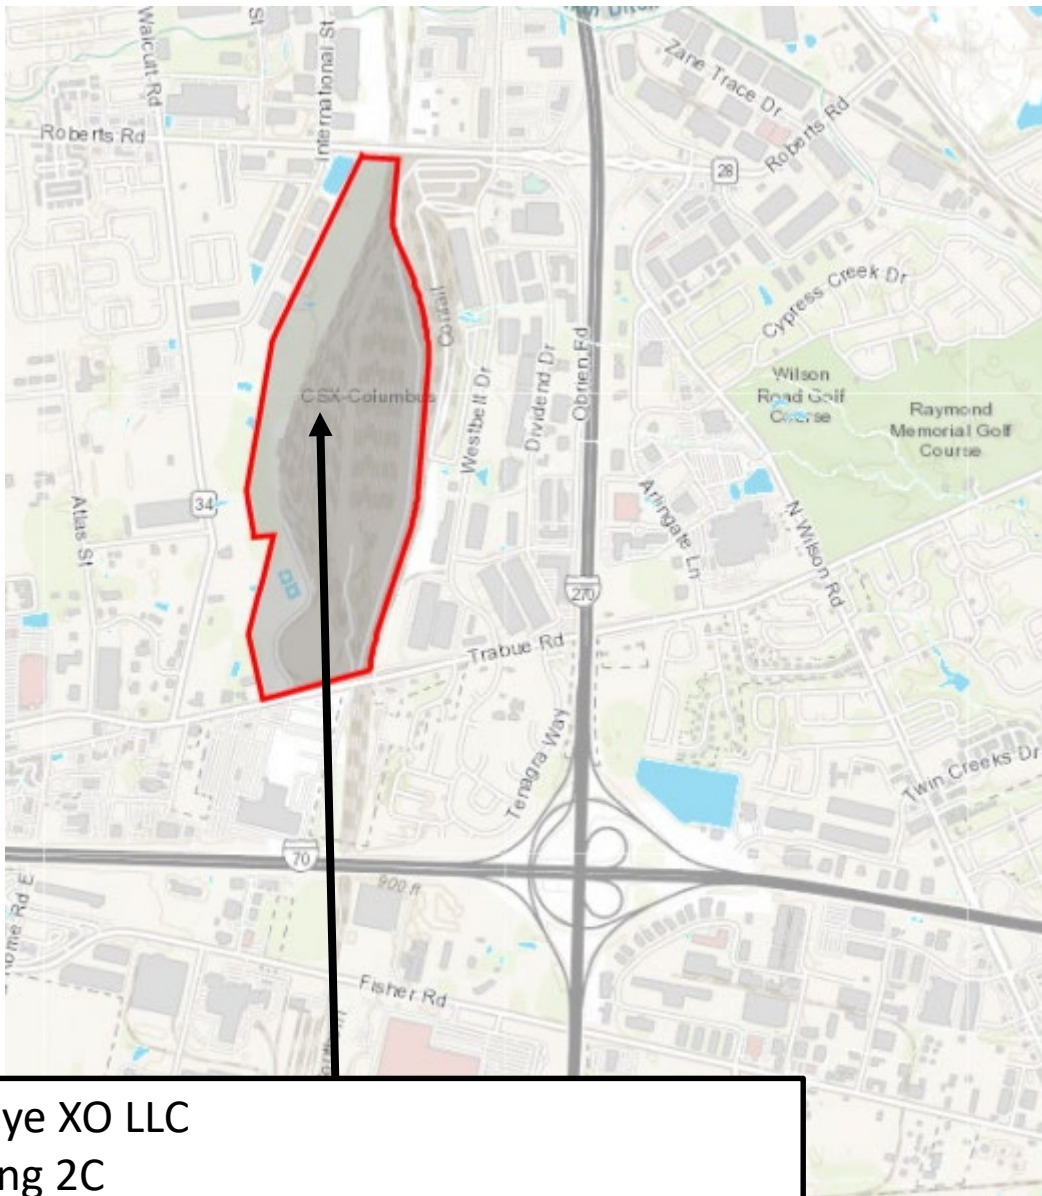

Buckeye XO LLC
Building 2C
Enterprise Zone
Project Site Map

Buckeye XO LLC
Building 2C
4888 Trabue Road
Zip Code: 43228
Parcel: 560-154558