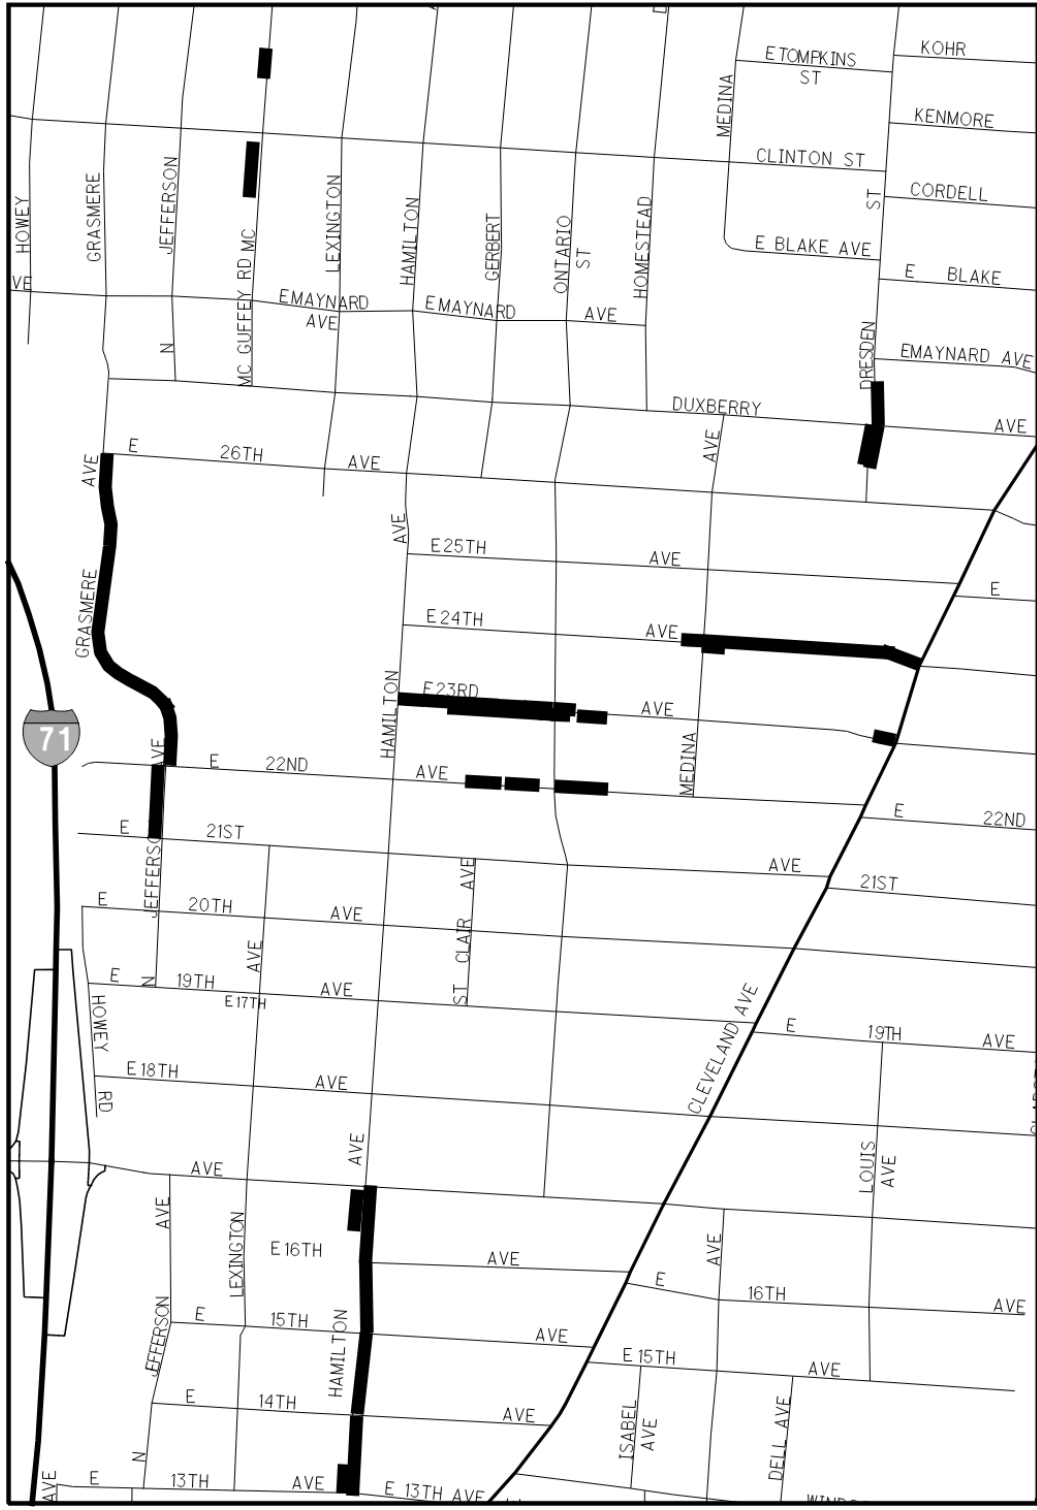

440005-100070 UIRF - South Linden Sidewalks 2017

LOCATION MAP

LATITUDE: 39° 59' 33" LONGITUDE: 82° 58' 48"

SCALE IN FEET