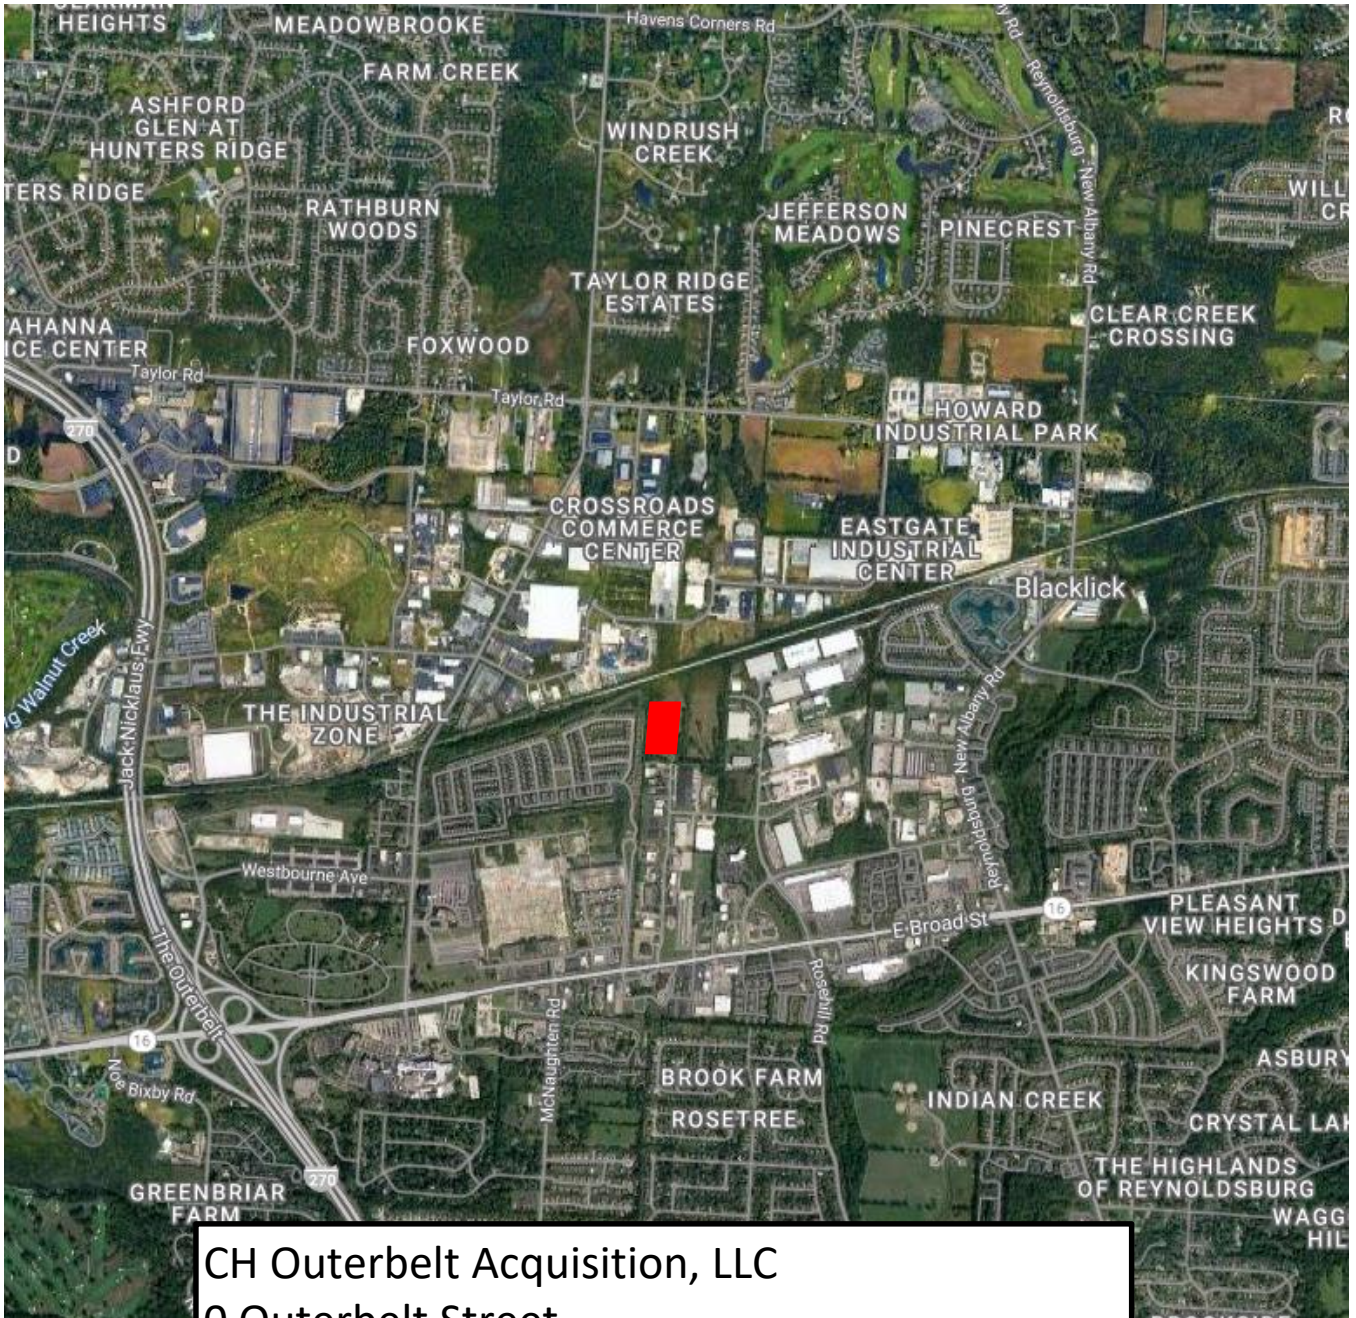

CH Outerbelt Acquisition, LLC Bldg. #2 Project Site Map

CH Outerbelt Acquisition, LLC
0 Outerbelt Street
Zip Code: 43213
Parcel Numbers: 520-143654 and 520-143655

July 2022