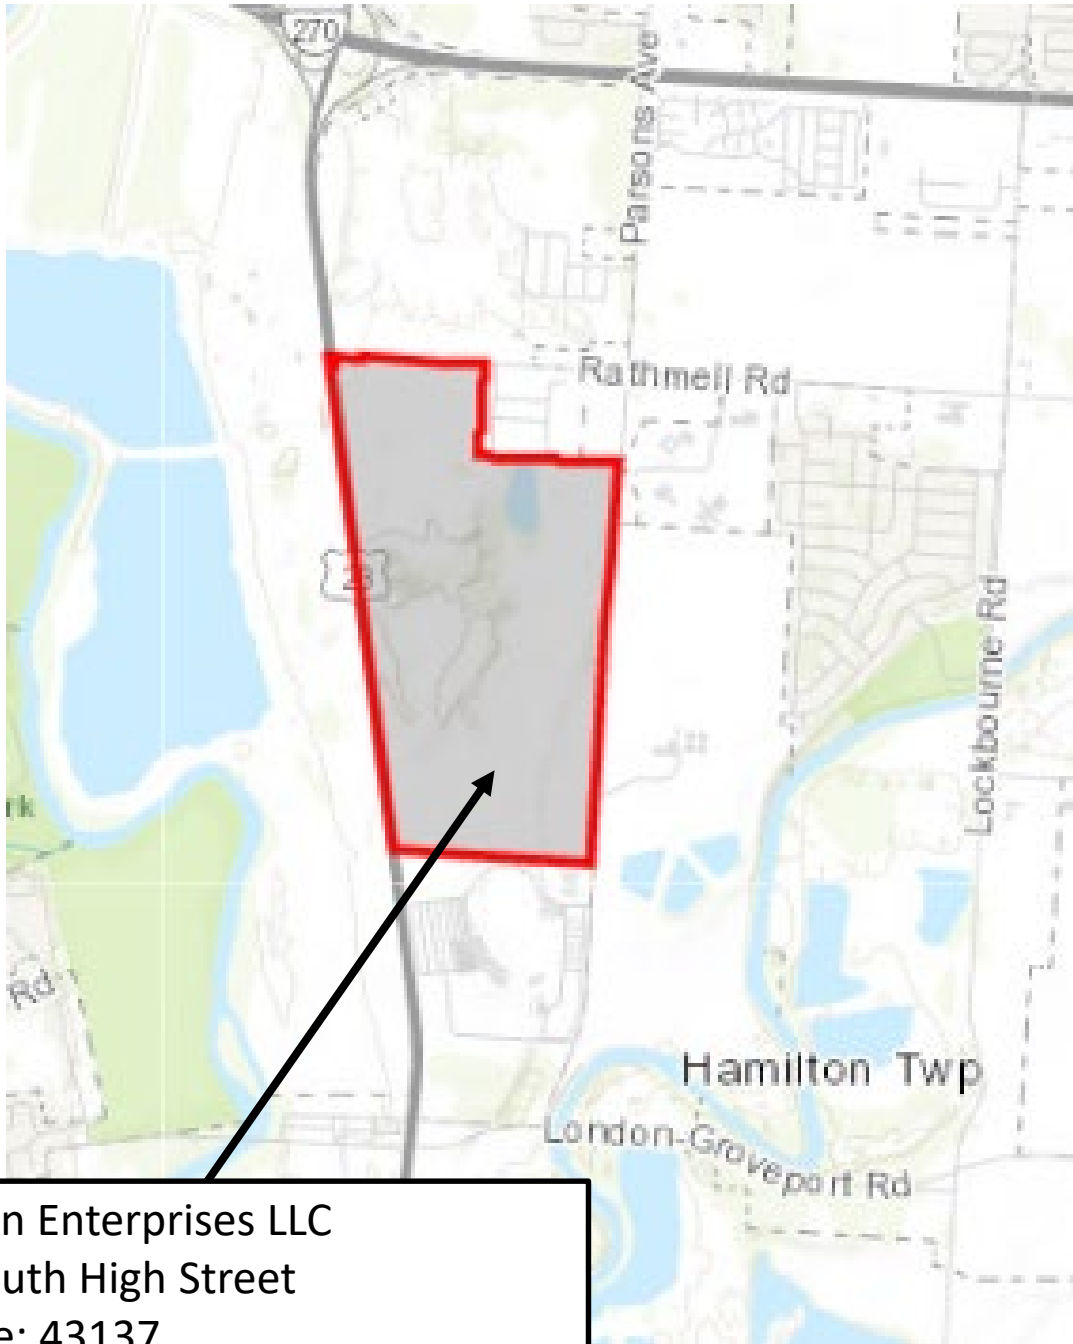

Magellan Enterprises LLC
Community Reinvestment Area
Project Site Map

Magellan Enterprises LLC
5076 South High Street
Zip Code: 43137
Parcel: 510-180711

March, 2021