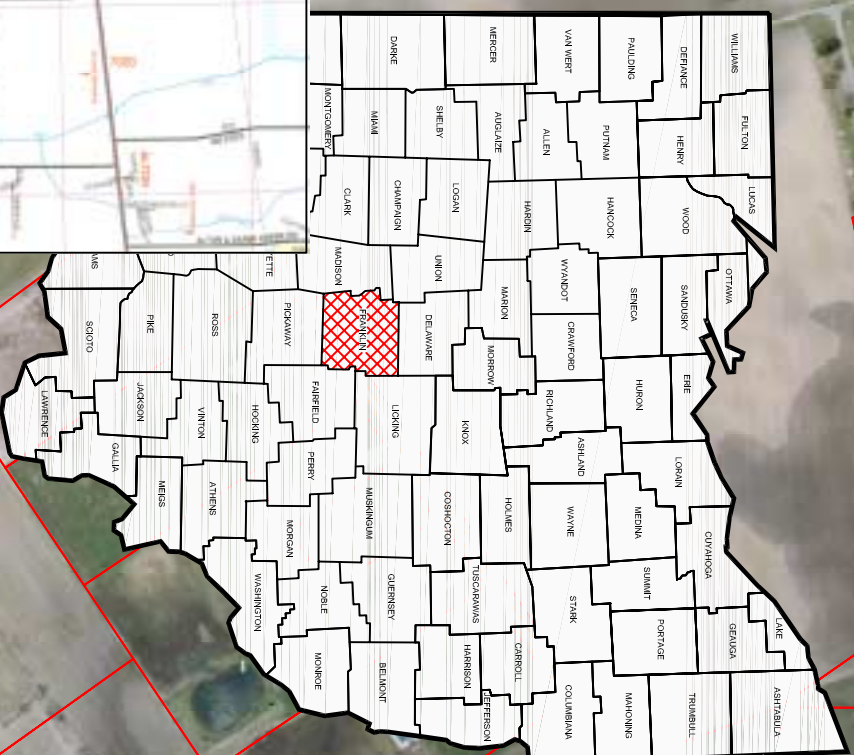

Board of Park Commissioners,
 Columbus and Franklin County
 Municipal Park Districts

Board of Park Commissioners,
 Columbus and Franklin County
 Municipal Park Districts

Board of Park Commissioners,
 Columbus and Franklin County
 Municipal Park Districts

Megruer, Lizanne G.

Soils Mapped for Property

- Park parcel (100.3 acres)
- Crosby soils**
- Kokomo soils*
- Lewisburg-Crosby Complex**

*Hydric soil
 ** Non-hydric soil with hydric inclusions