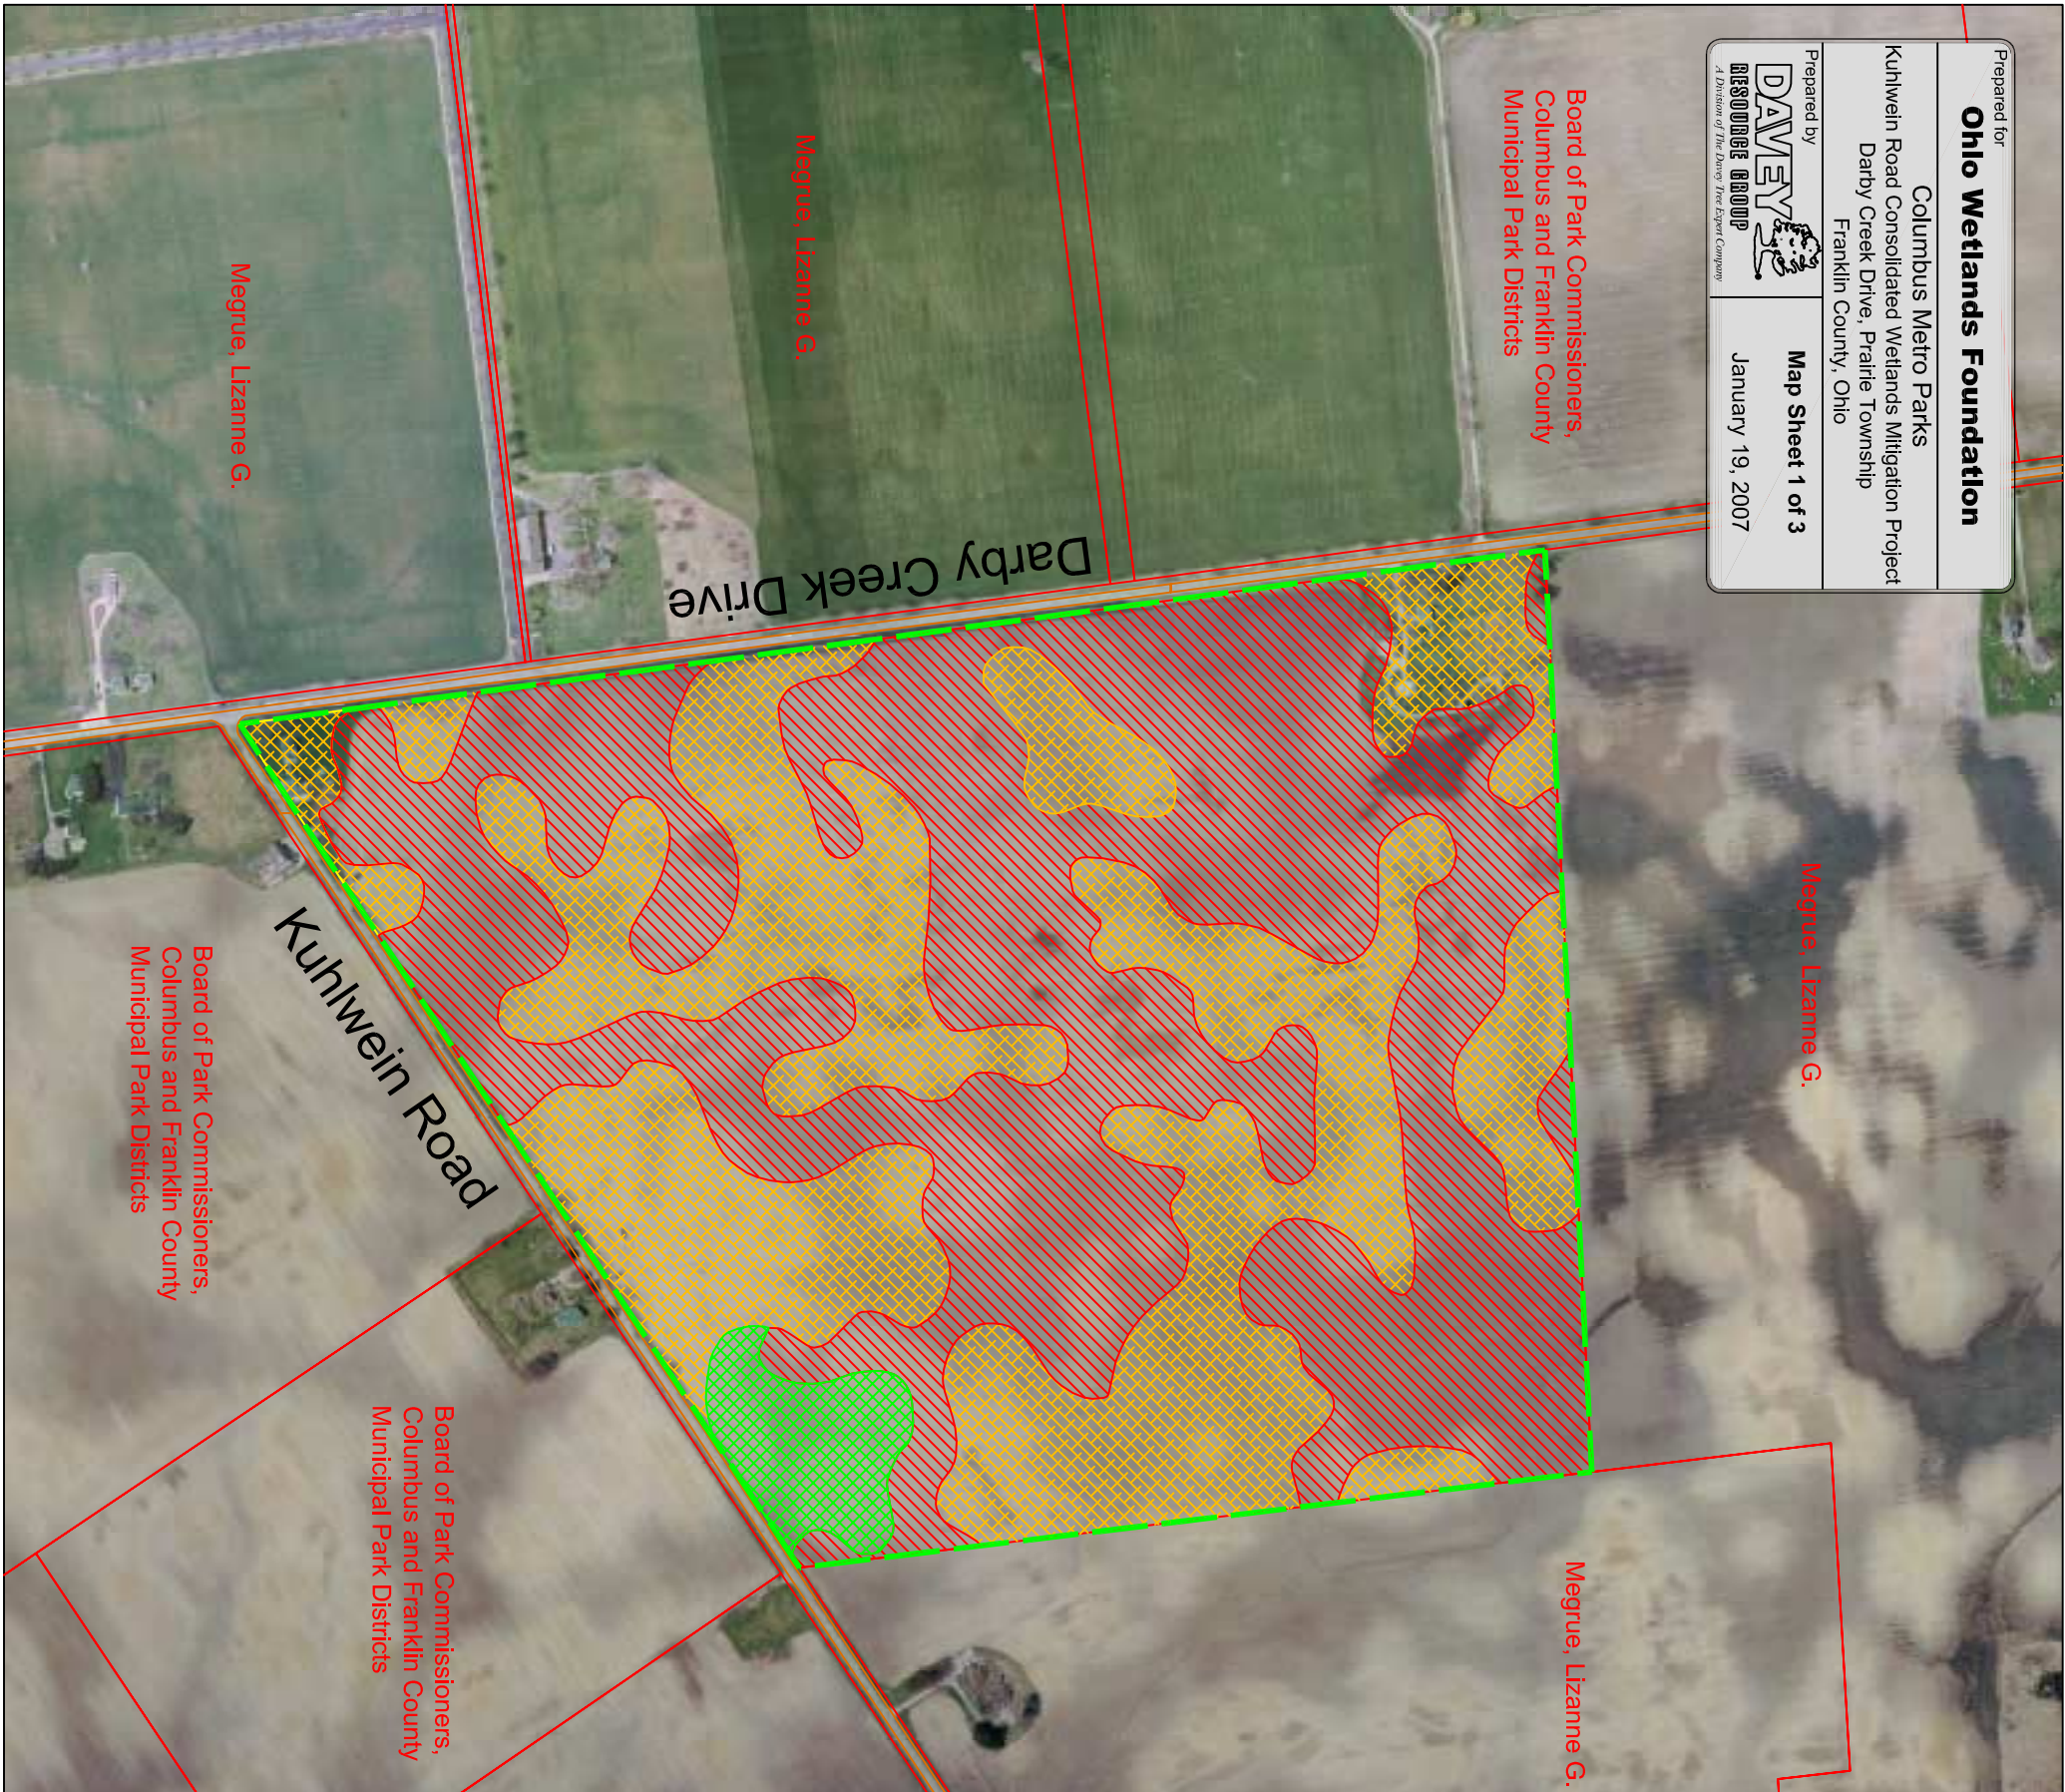

Board of Park Commissioners,
 Columbus and Franklin County
 Municipal Park Districts

Board of Park Commissioners,
 Columbus and Franklin County
 Municipal Park Districts

Board of Park Commissioners,
 Columbus and Franklin County
 Municipal Park Districts

Megruer, Lizanne G.

Soils Mapped for Property

- Park parcel (100.3 acres)
- Crosby soils**
- Kokomo soils*
- Lewisburg-Crosby Complex**

*Hydric soil
 ** Non-hydric soil with hydric inclusions