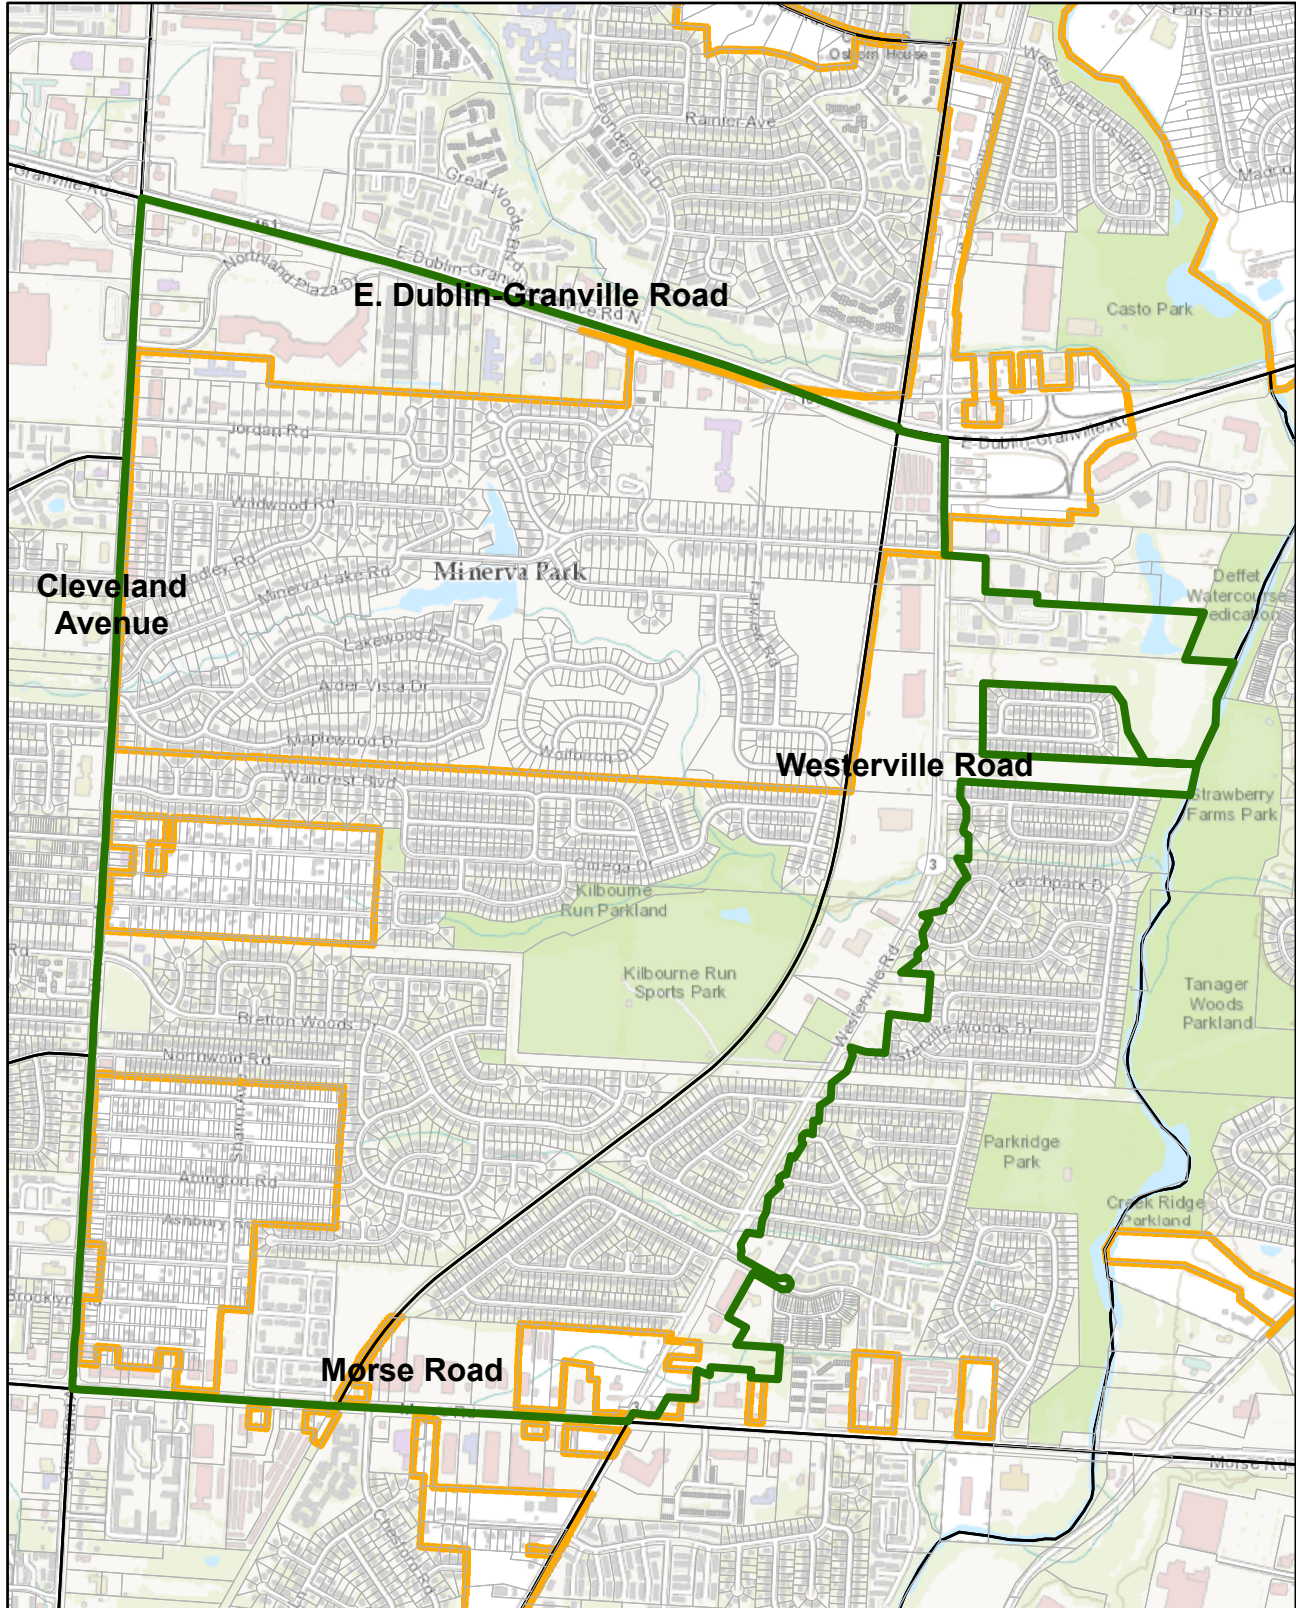

Legend

-  Cleveland Avenue CRA
-  Columbus Corporate Boundary

1 Miles