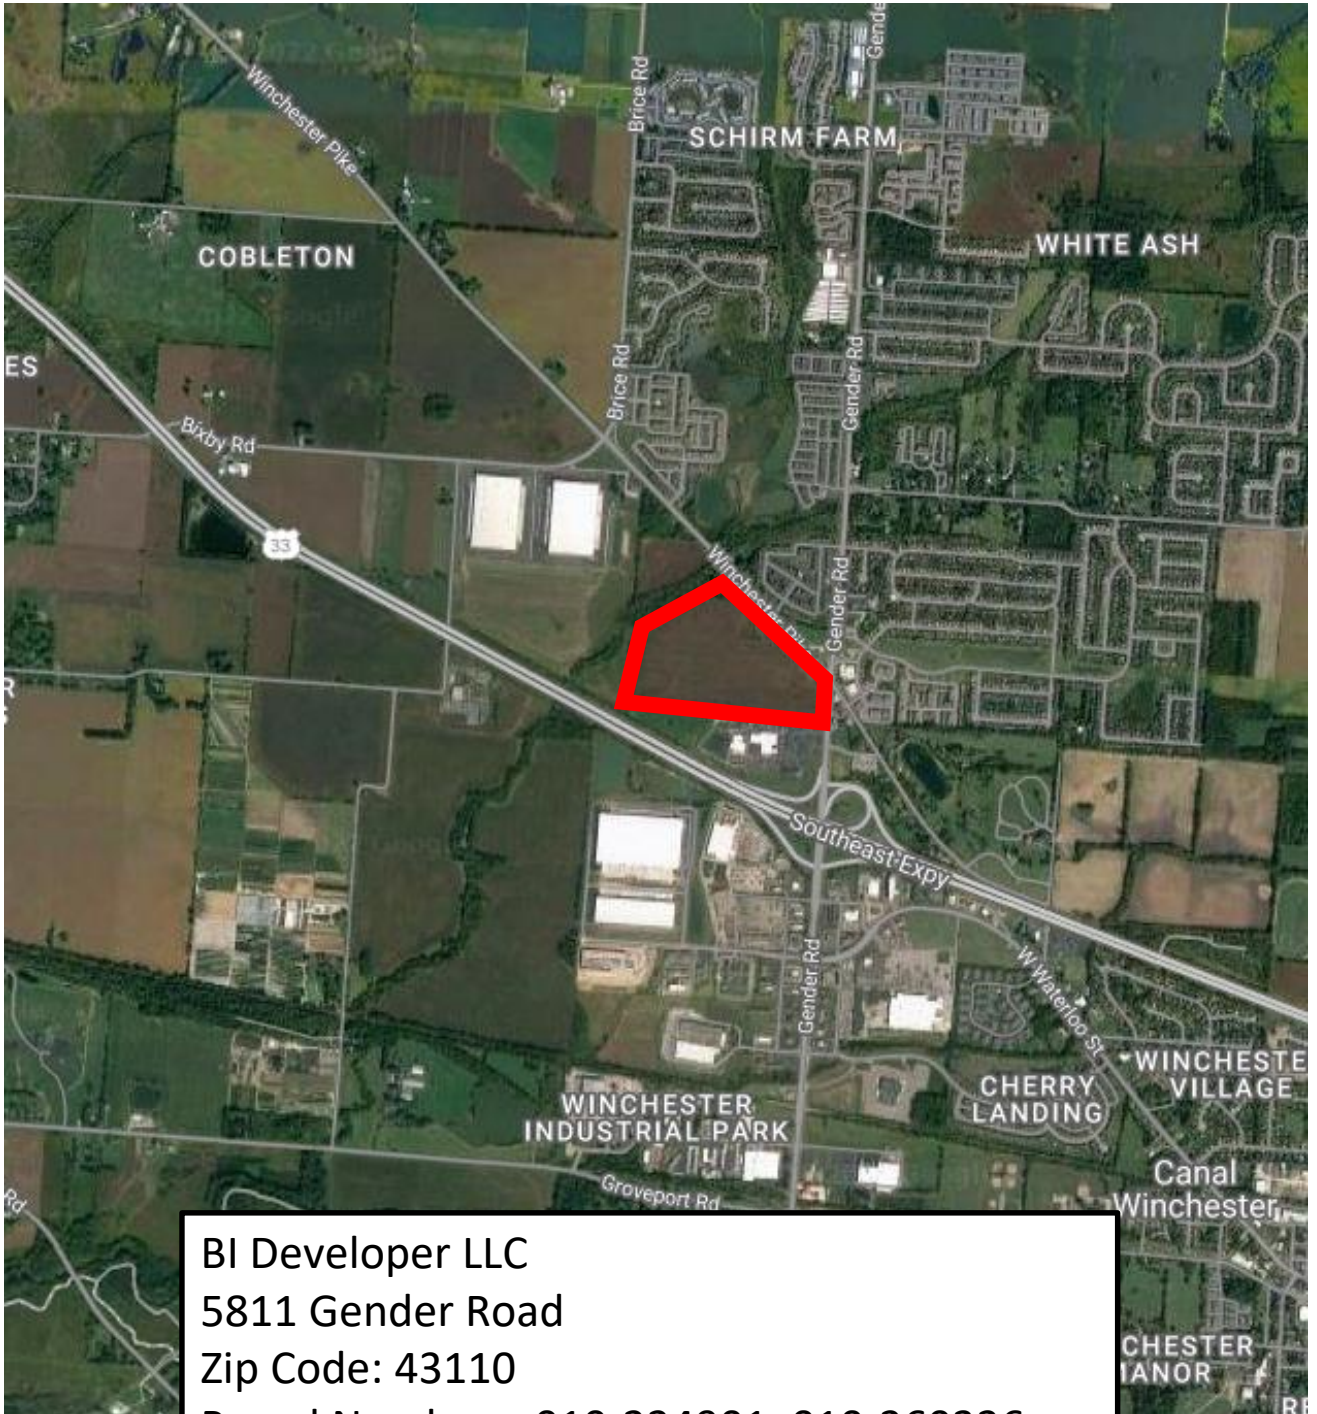

BI Developer LLC
Project Site Map

BI Developer LLC
5811 Gender Road
Zip Code: 43110
Parcel Numbers: 010-224901, 010-260326

July 2022