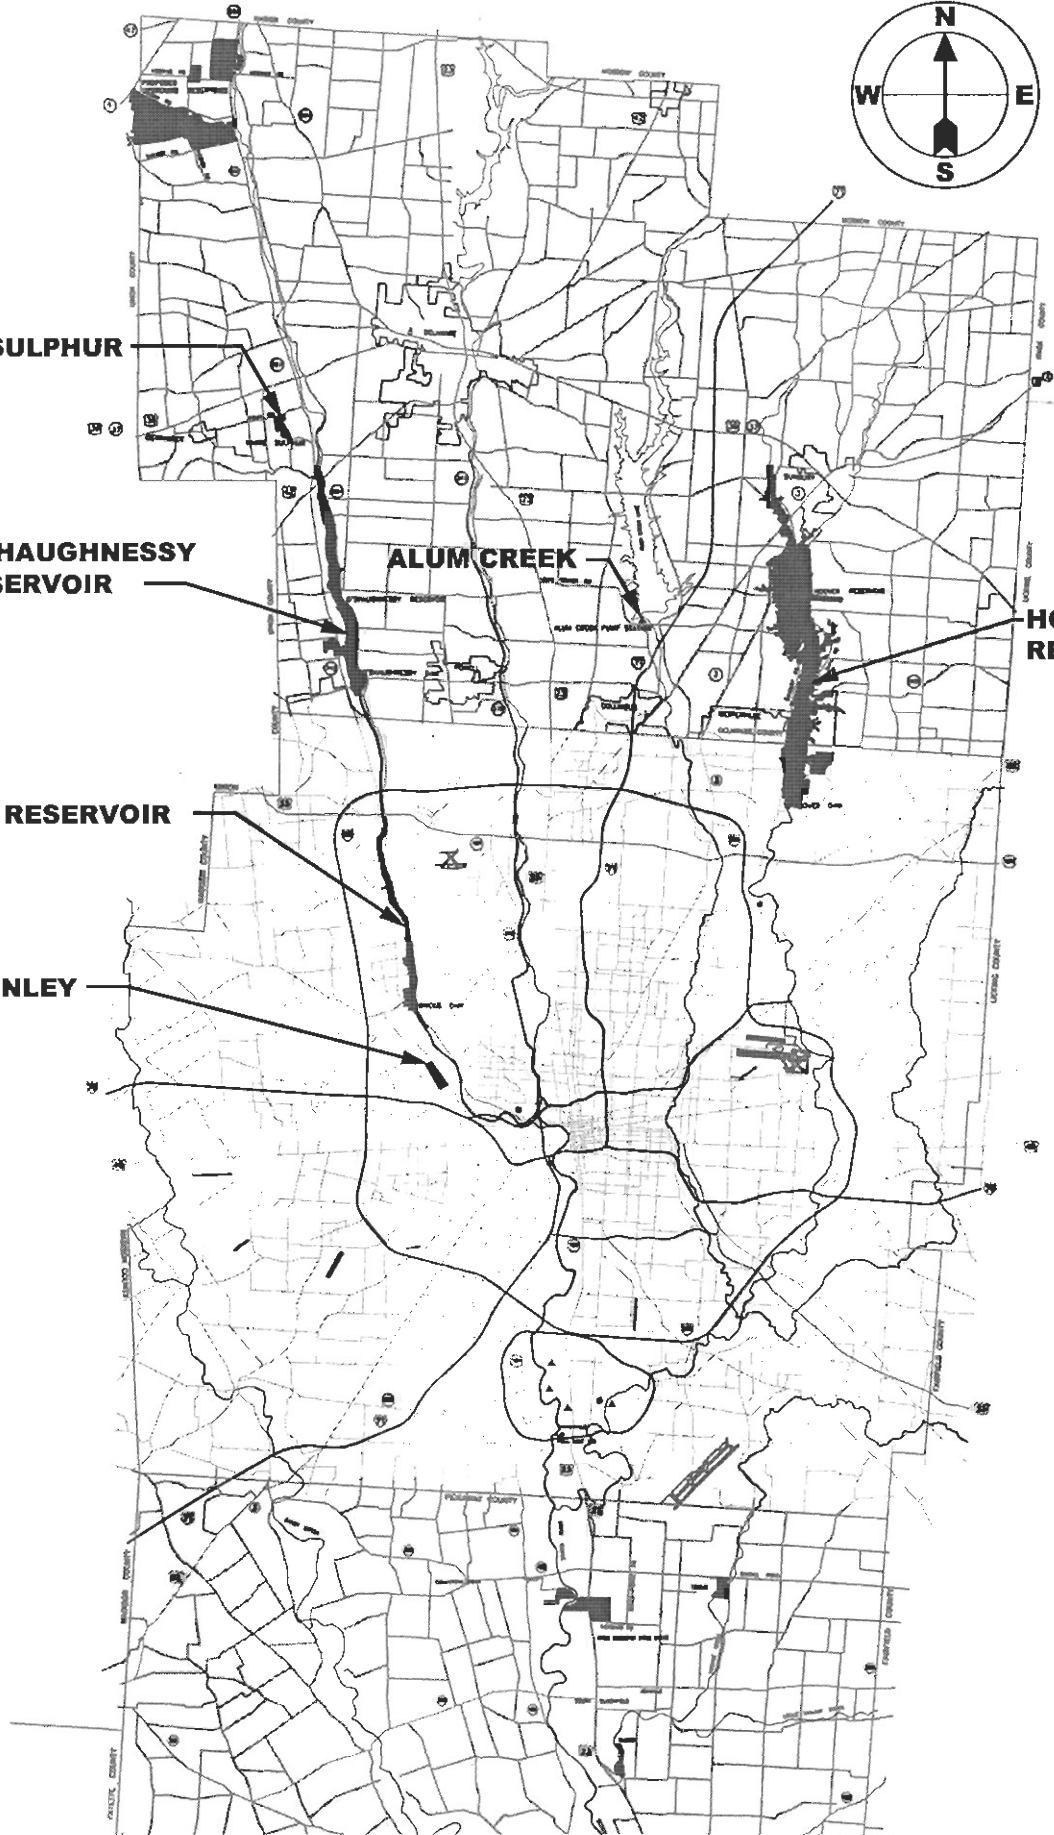

WHITE SULPHUR

**O'SHAUGHNESSY
RESERVOIR**

ALUM CREEK

**HOOVER
RESERVOIR**

GRIGGS RESERVOIR

McKINLEY

**CITY OF COLUMBUS
DIVISION OF WATER
VICINITY MAP**