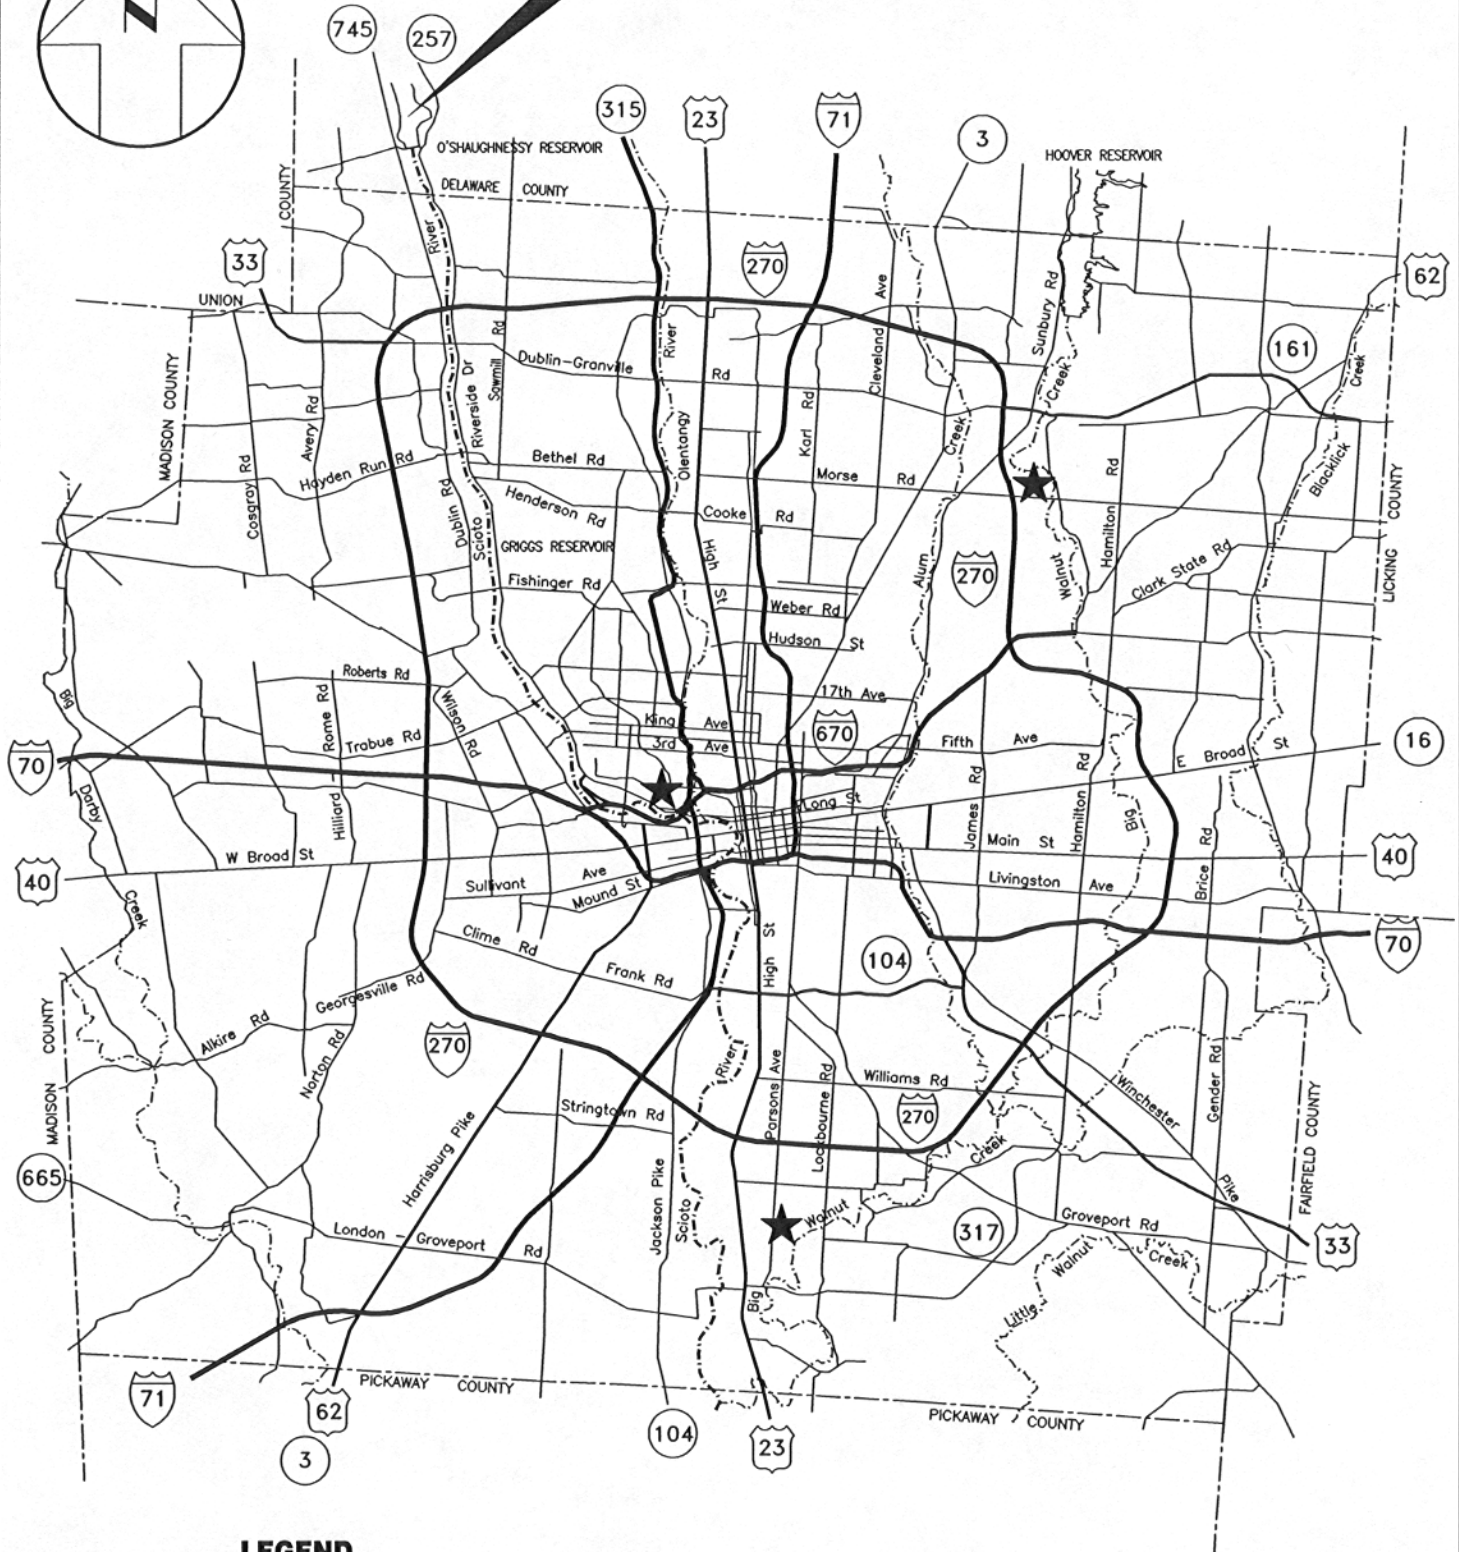

O'SHAUGHNESSY

LEGEND

O'SHAUGHNESSY = O'SHAUGHNESSY RESERVOIR

CITY OF COLUMBUS DIVISION OF WATER VICINITY MAP