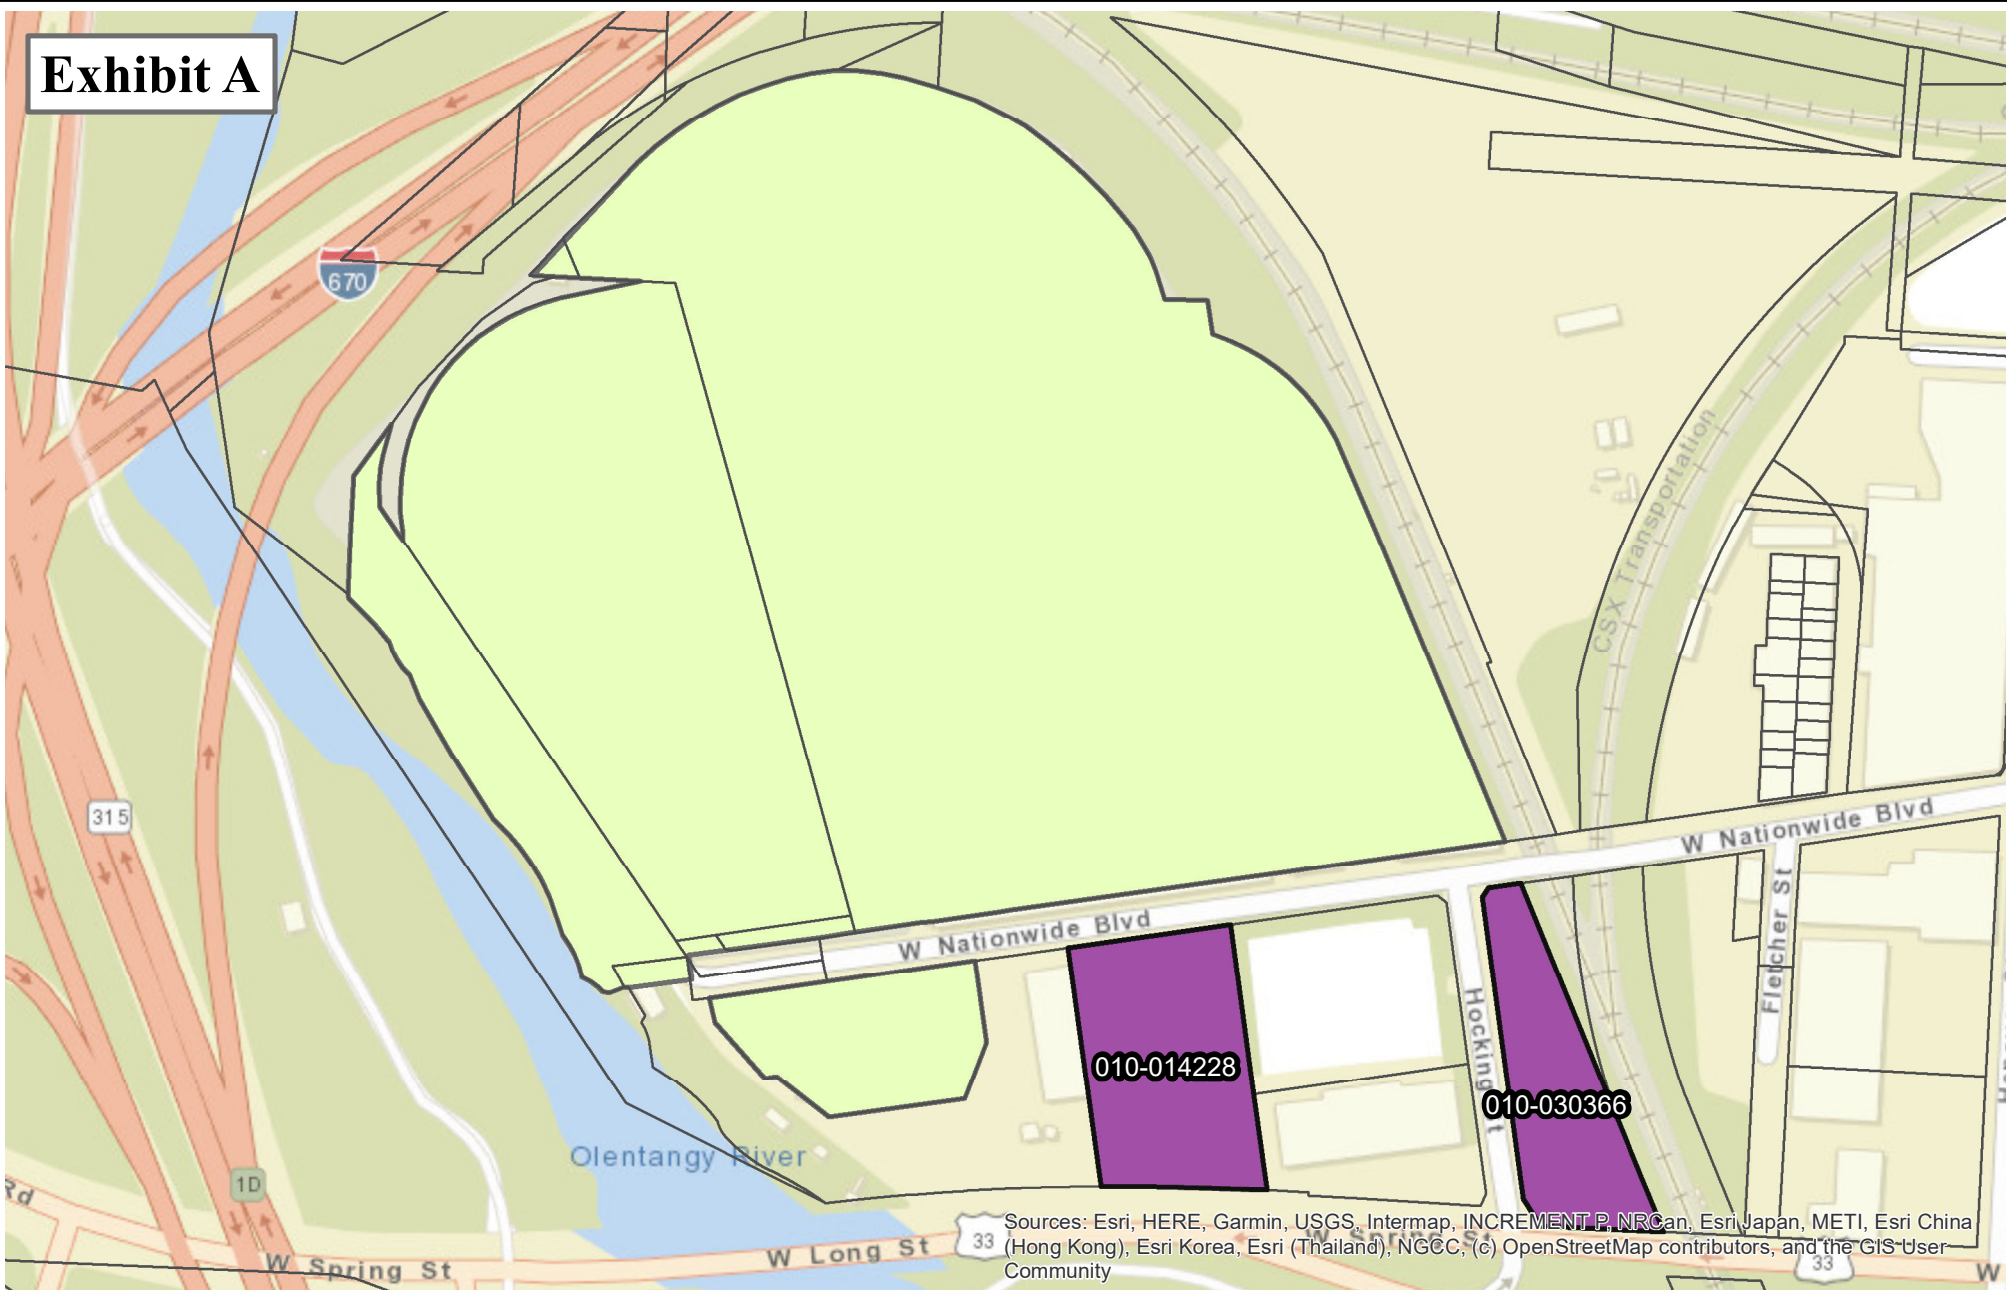

Exhibit A

Sources: Esri, HERE, Garmin, USGS, Intermap, INCREMENT P, NRCan, Esri Japan, METI, Esri China (Hong Kong), Esri Korea, Esri (Thailand), NGCC, (c) OpenStreetMap contributors, and the GIS User Community

New Arena District TIFs

 Jaeger 2

Existing Arena District TIFs

 Jaeger Site TIF

THE CITY OF
COLUMBUS
ANDREW J. GINTHER, MAYOR

DEPARTMENT OF
DEVELOPMENT