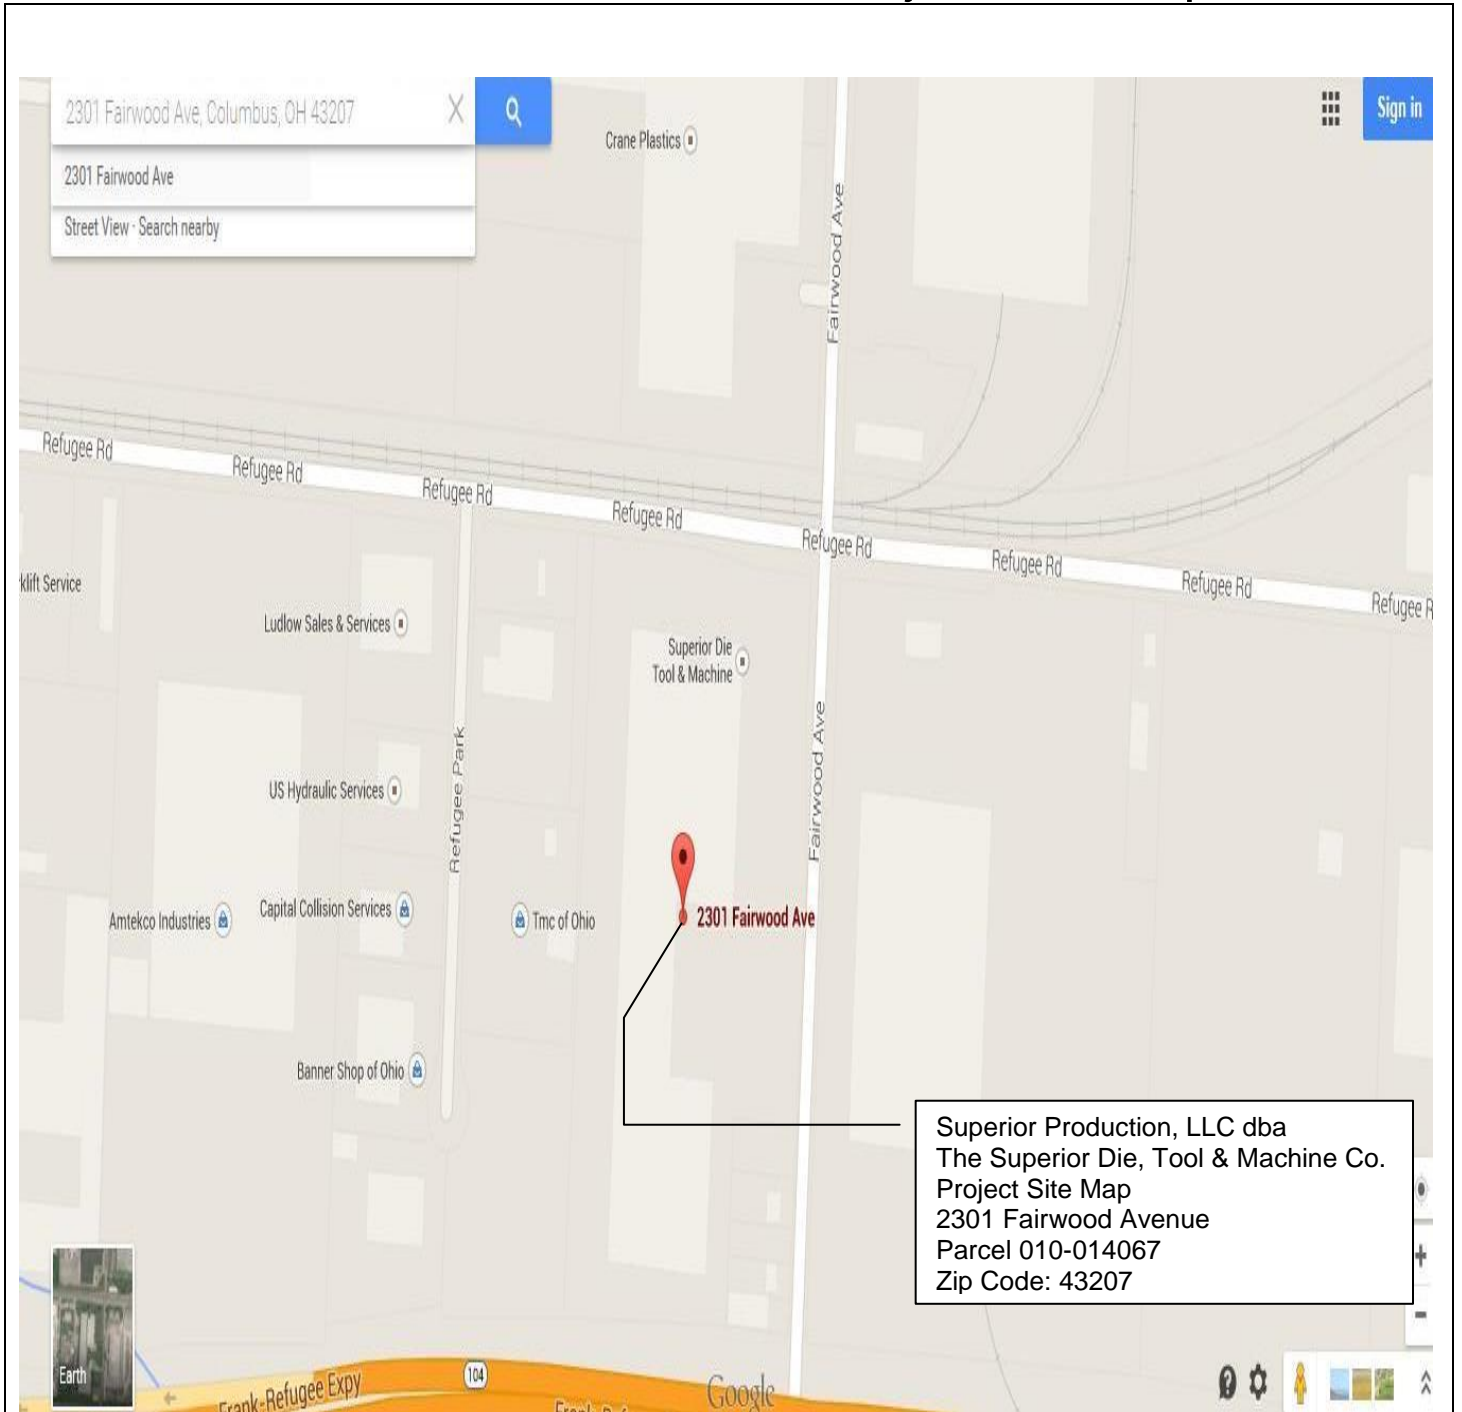

Superior Production, LLC dba The Superior Die, Tool & Machine Co. Job Creation Tax Credit Project Site Map

February 2015