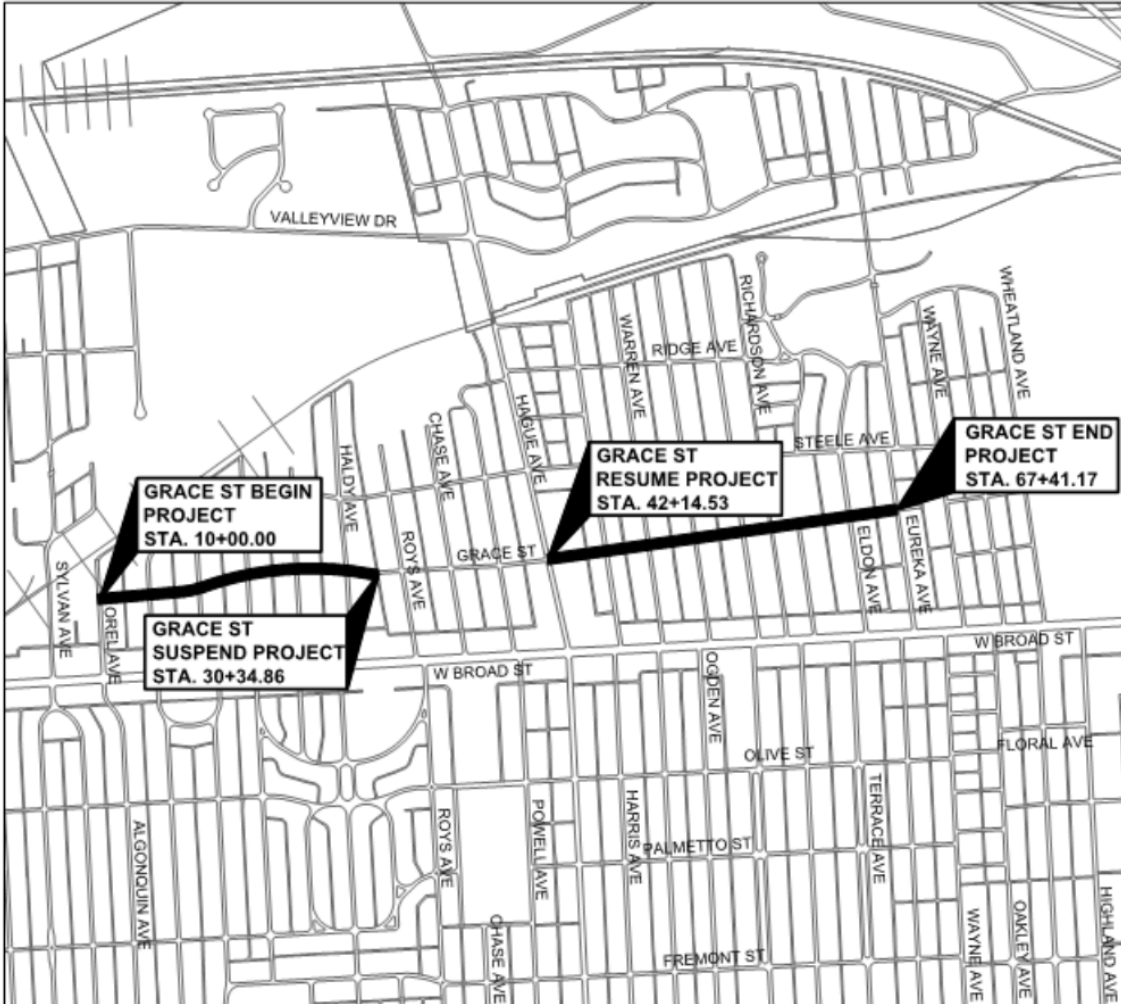

# 590955-100061 Operation Safewalks – School Sidewalk - Grace St

**LOCATION MAP**

P.O.B. = LATITUDE: 39° 57' 21" N LONGITUDE: 83° 05' 09" W

GRAPHIC SCALE  
SCALE IN FEET

PORTIONS TO BE IMPROVED: