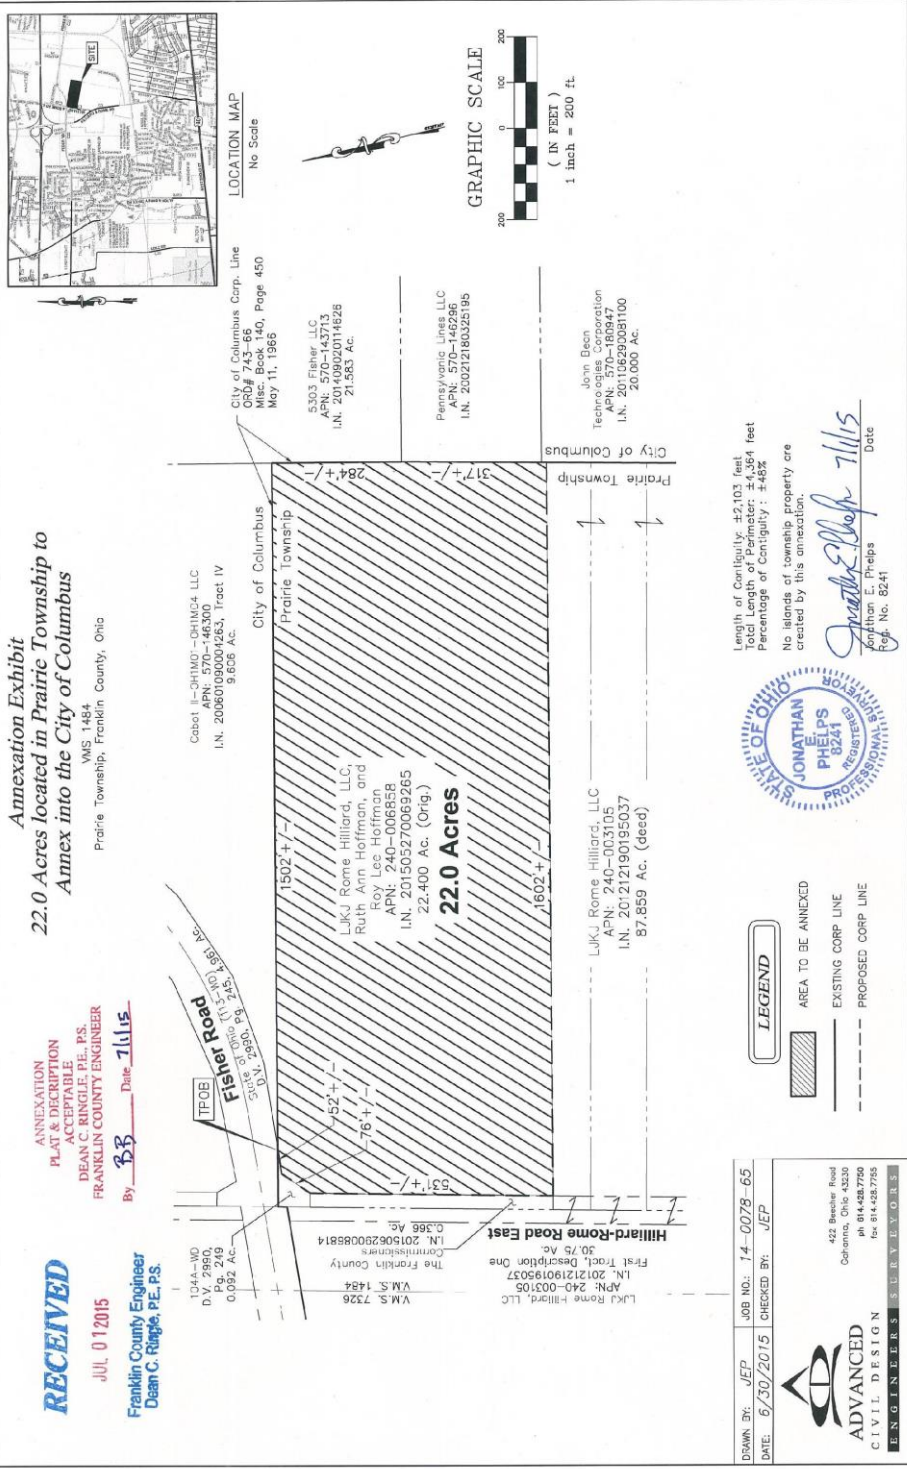

ANNEXATION AN15-015
± 22.00 Acres / Prairie Township
LJKJ Rome Hilliard LLC,
Ruth Ann Hoffman and Roy Lee Hoffman
(800 Rome Hilliard Road)

RECEIVED
 JUL 01 2015
 Franklin County Engineer
 Dean C. Ruppé, P.E., P.S.

ANNEXATION
 PLAT & DESCRIPTION
 ACCEPTABLE
 DEAN C. RUPPE, P.E., P.S.
 FRANKLIN COUNTY ENGINEER
 By: *DR* Date: 7/1/15

Annexation Exhibit
22.0 Acres located in Prairie Township to
Annex into the City of Columbus
 VMS 1484
 Prairie Township, Franklin County, Ohio