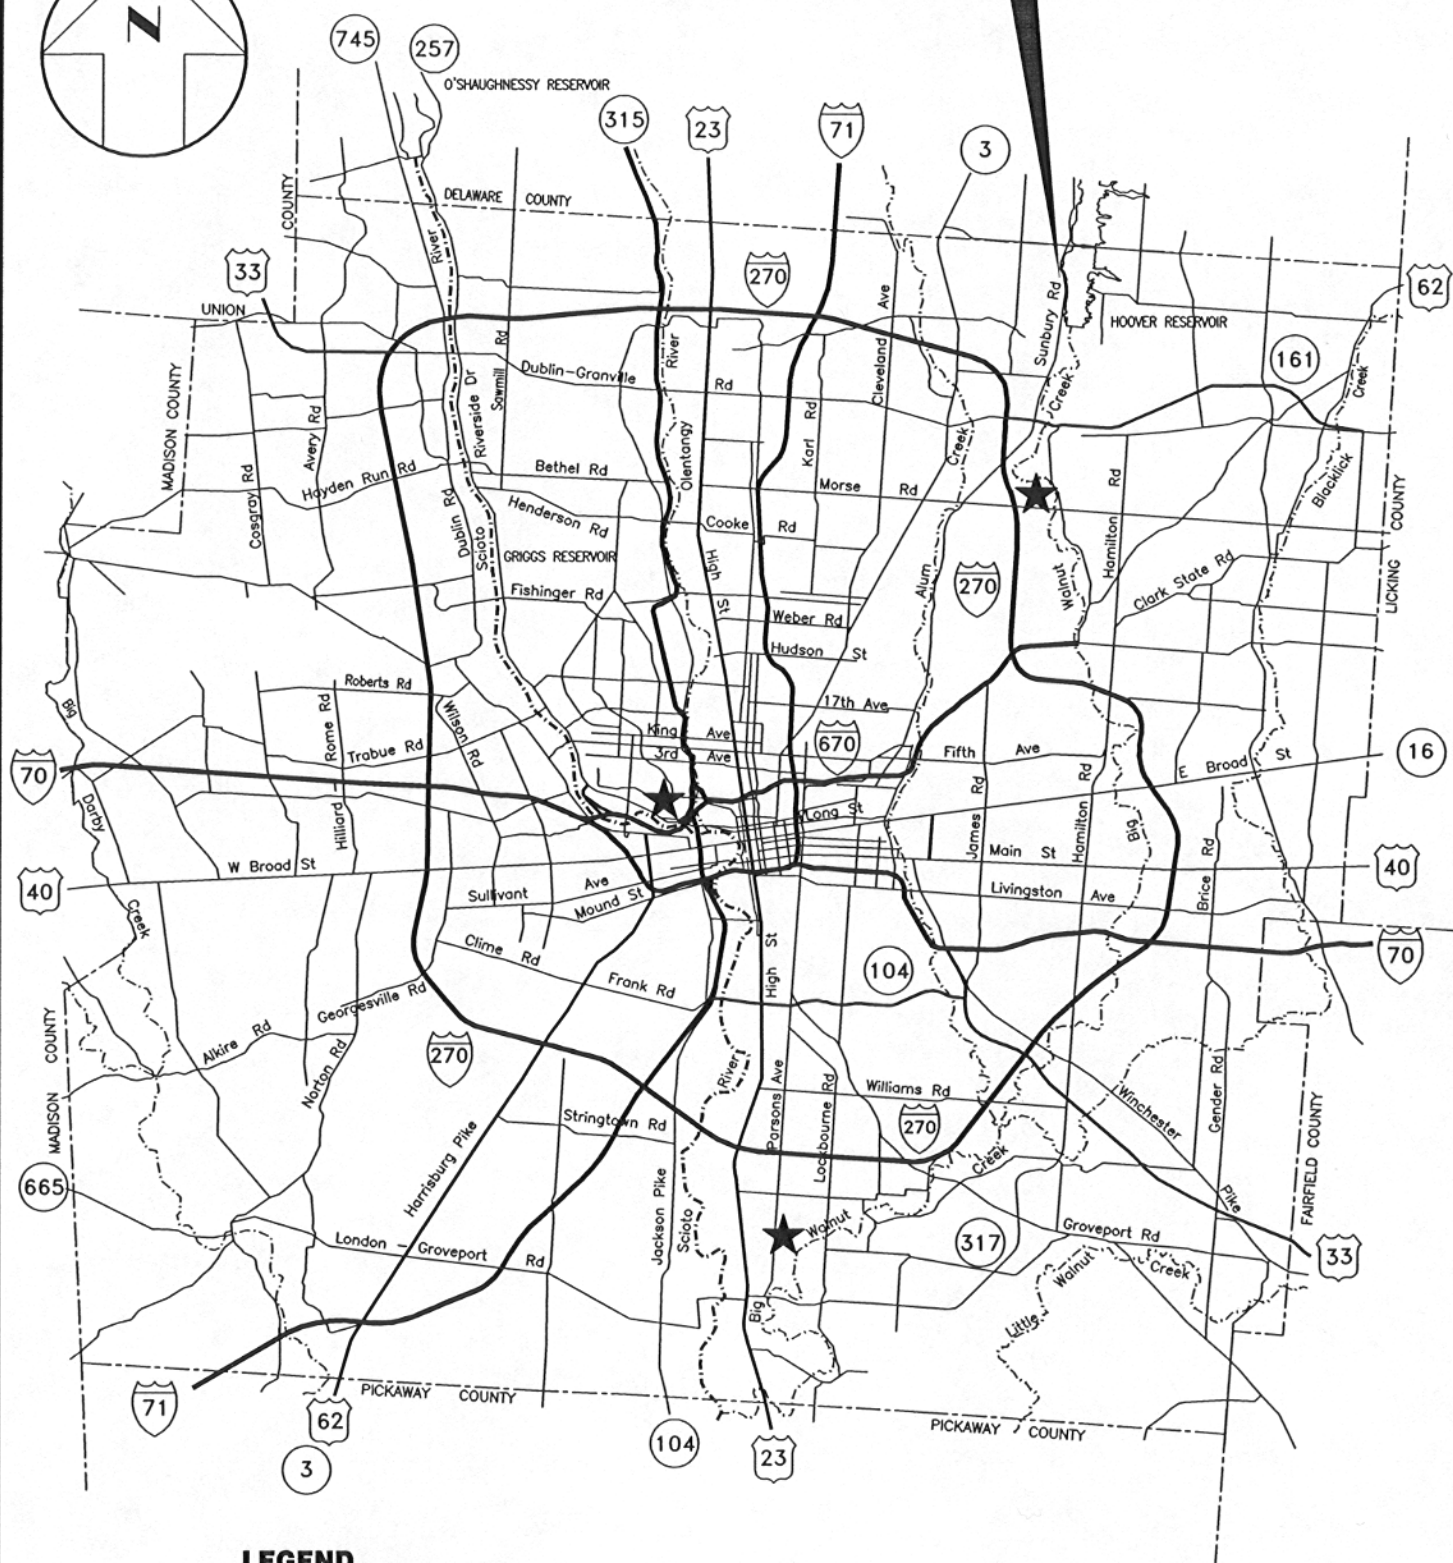

### LEGEND

**HOOVER = HOOVER RESERVOIR**

## CITY OF COLUMBUS DIVISION OF WATER VICINITY MAP