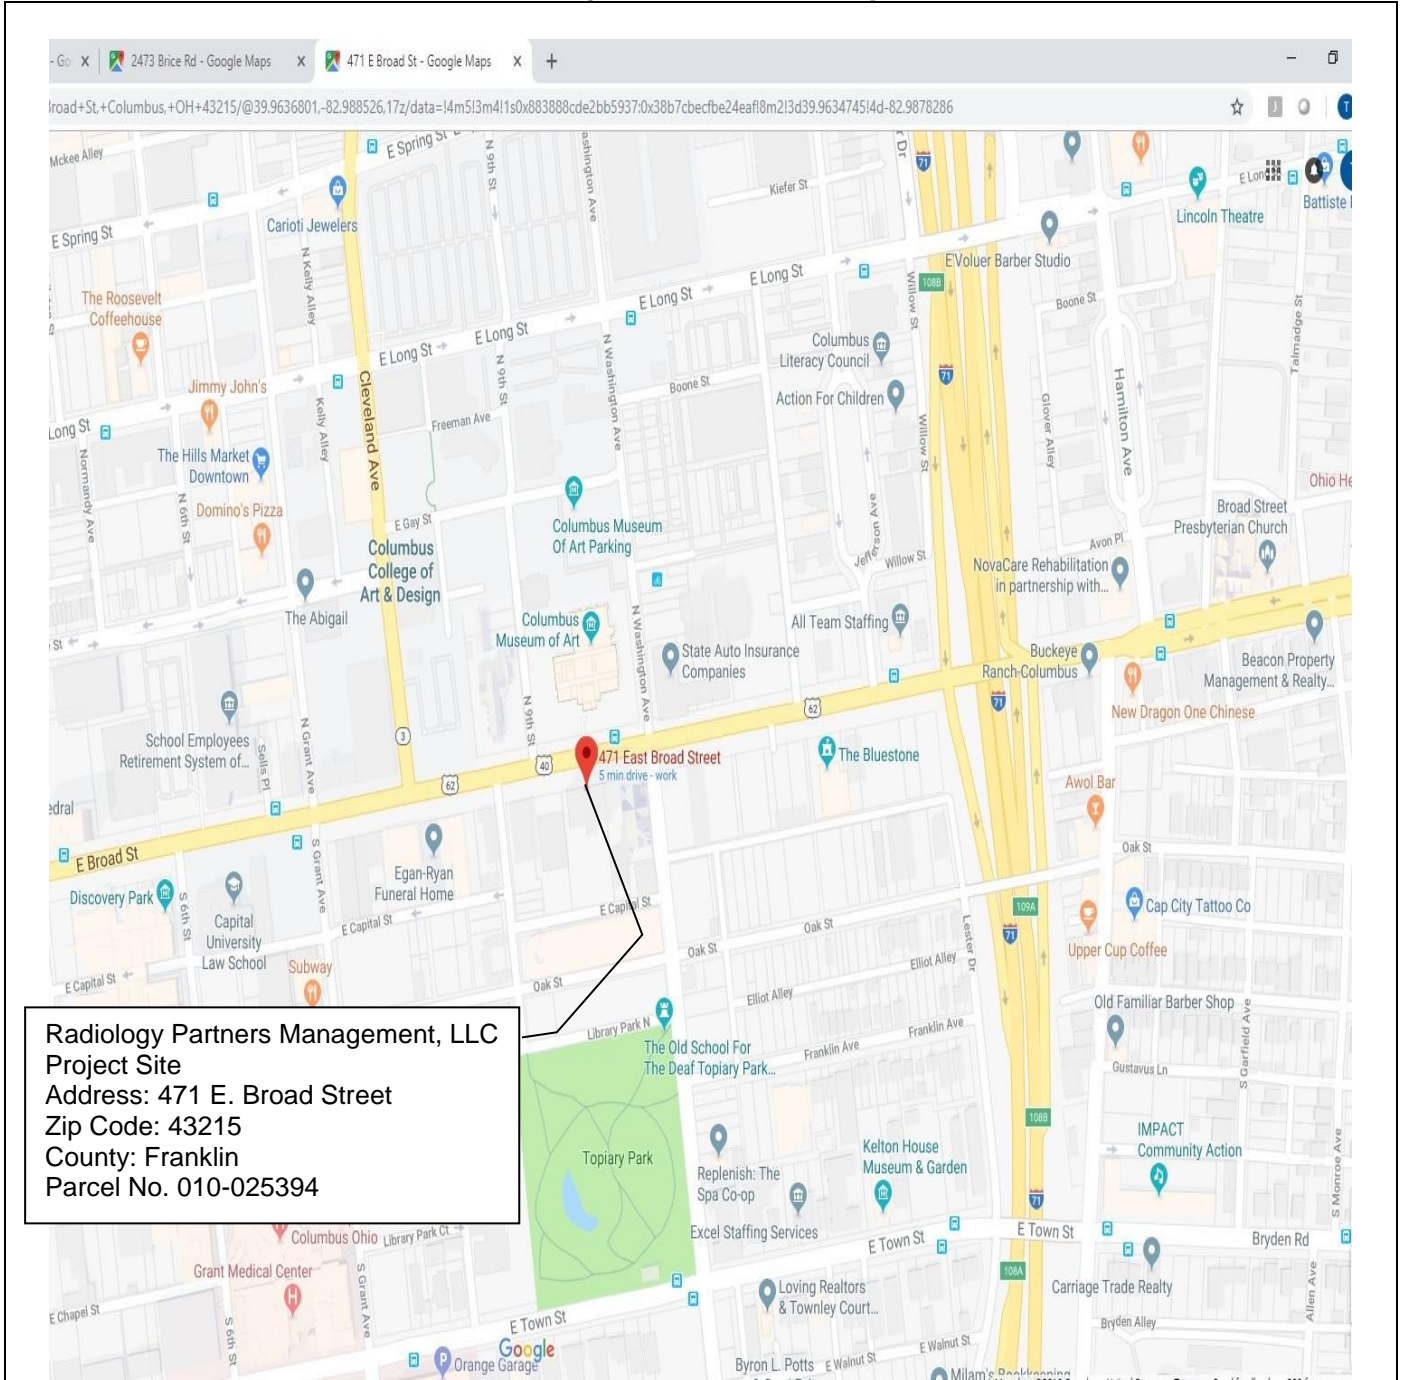

Radiology Partners Management, LLC Downtown Office Incentive Project Site Map

February 2019