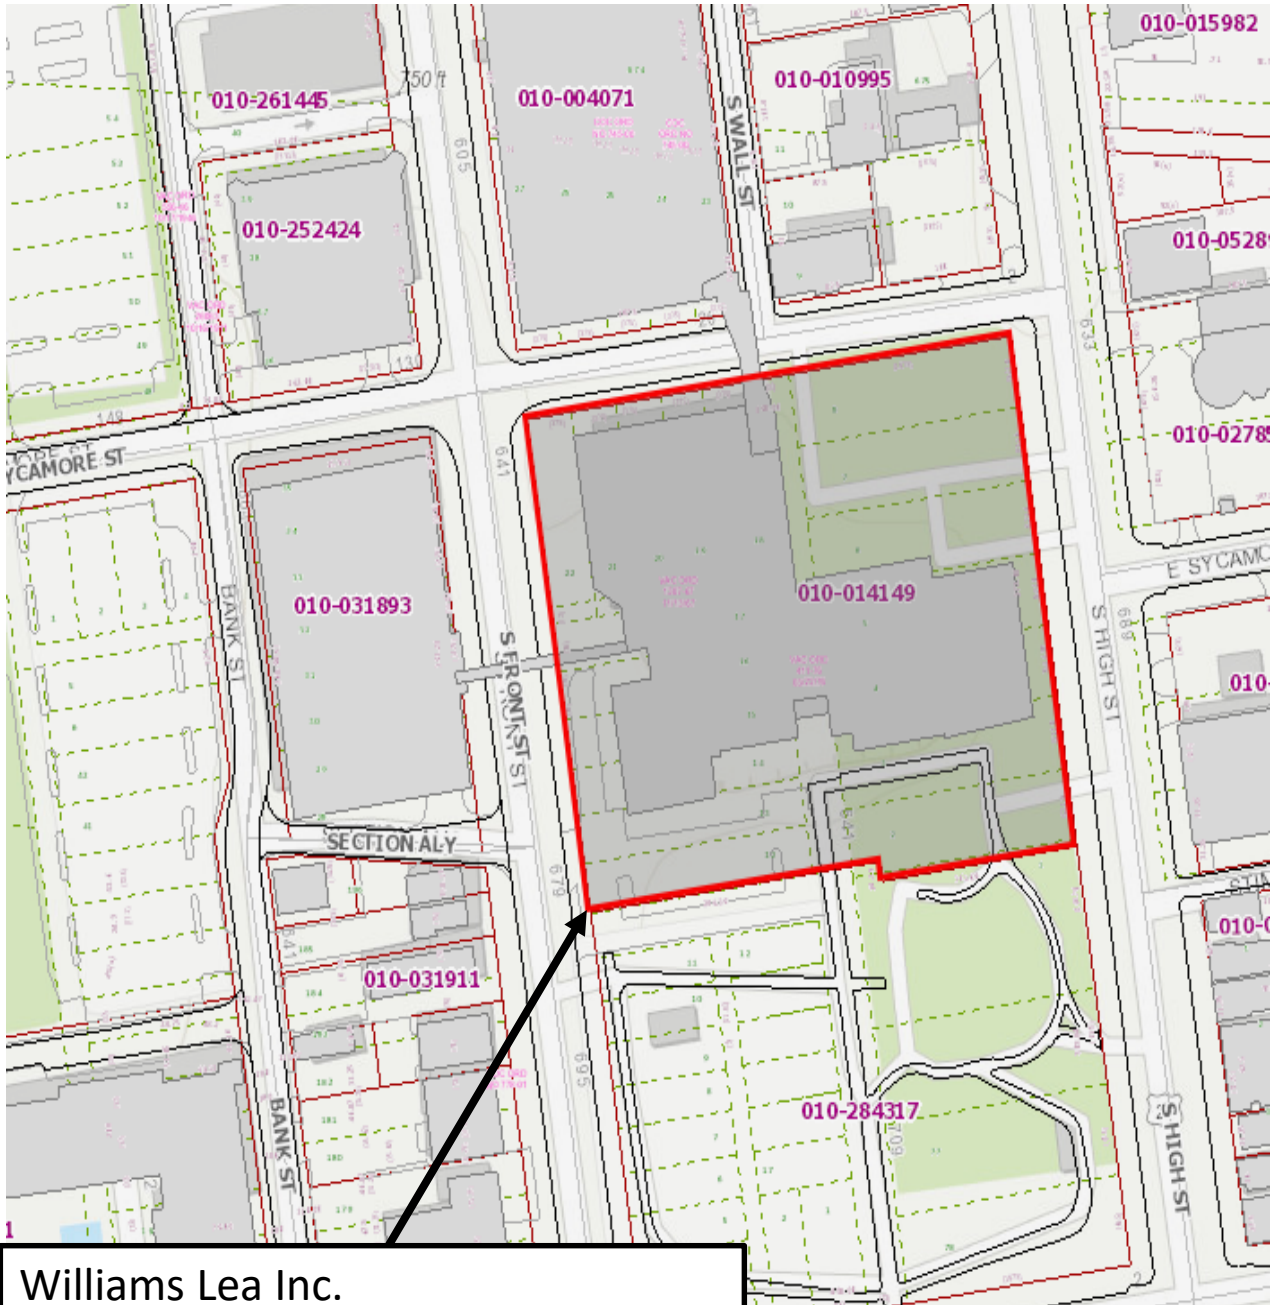

Williams Lea Inc.
Jobs Growth
Incentive Project Site
Map

Williams Lea Inc.
671 S. High Street
Zip Code: 43206
Parcels: 010-014149