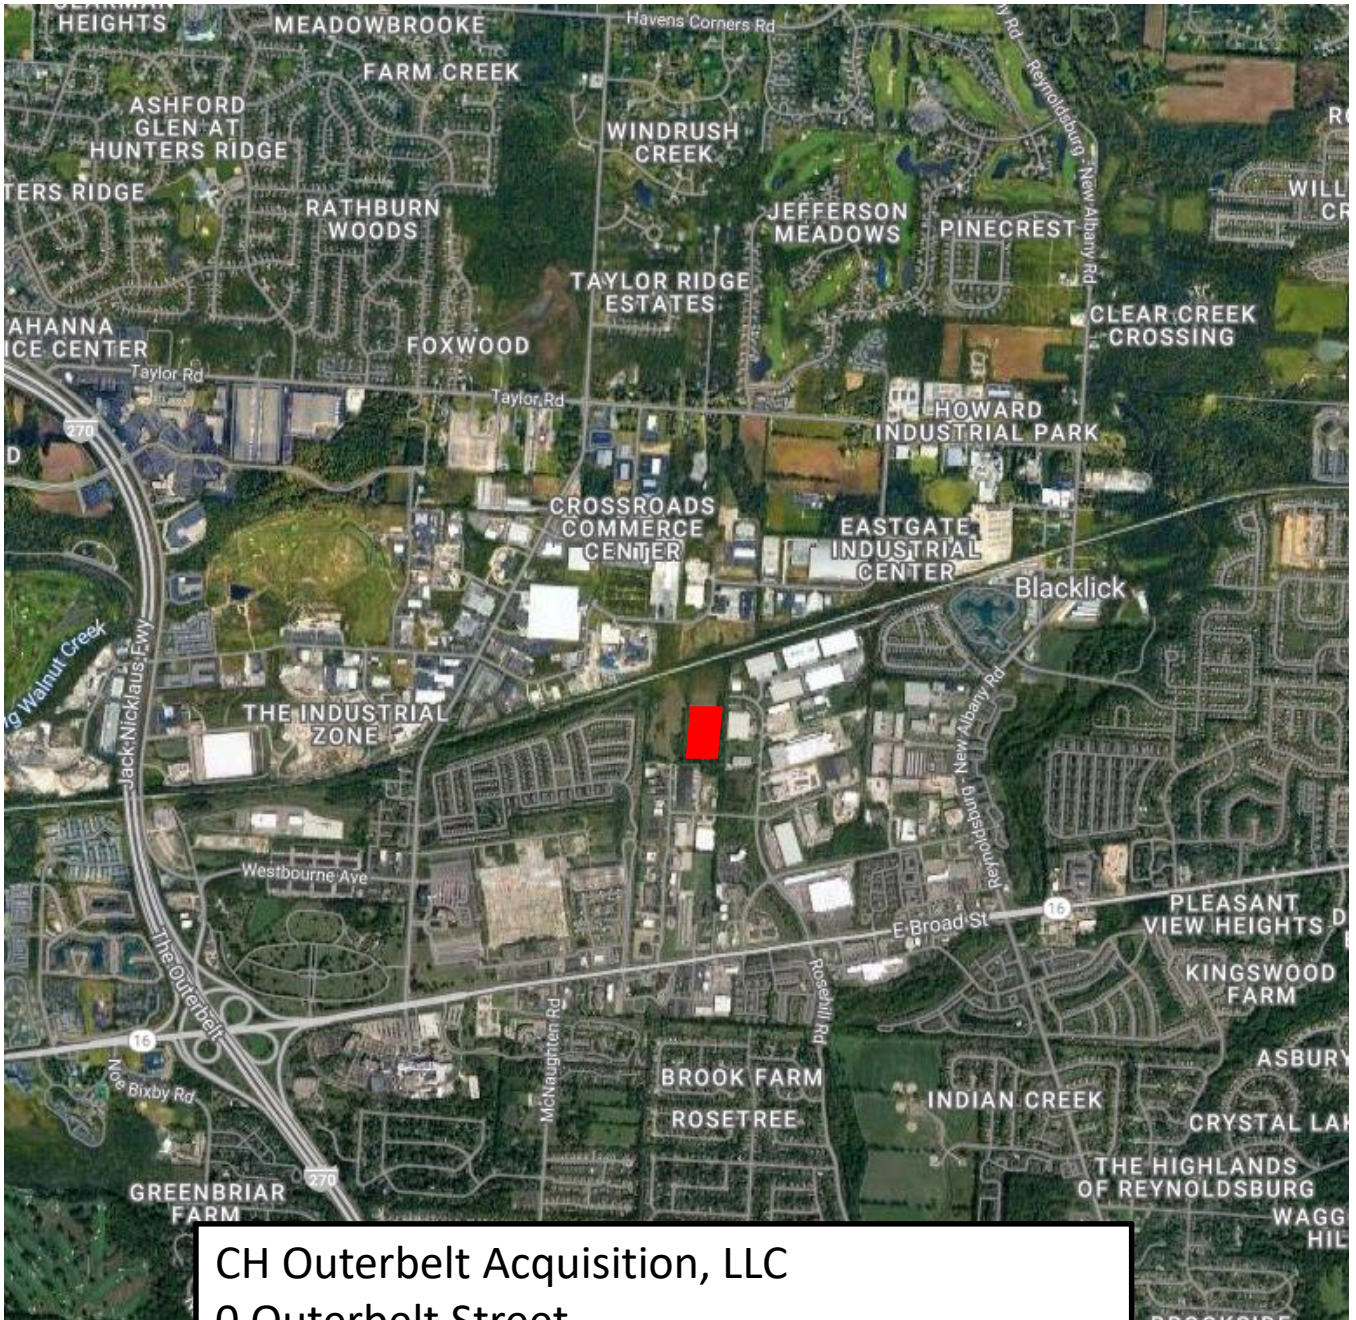

CH Outerbelt Acquisition, LLC Project Site Map

CH Outerbelt Acquisition, LLC
0 Outerbelt Street
Zip Code: 43213
Parcels: 520-143653

July 2022