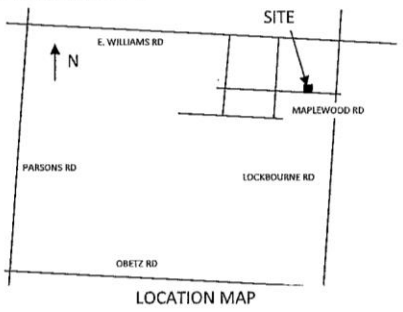

AN17-001
Hamilton Township (0.24 ± acres)
Plat Map

Proposed Annexation of 0.24 Acres
 Hamilton Township, Franklin County, Ohio
 Section 15, Township 14, Range 22 Congress Lands
 From: Hamilton Township
 To: City of Columbus

ANNEXATION
 PLAT & DESCRIPTION
 ACCEPTABLE
 DEAN C. RINGLE, P.E., P.S.
 FRANKLIN COUNTY ENGINEER
 By: *DR* Date: *1/11/17*

DRAWING PREPARED BY:
 TOM BLEIDORN, PE
 DATE: 1/9/2017
 10125 MANTLE ROAD
 ORIENT OH 43146
 (614) 877-2507

Legend

EXISTING CITY OF COLUMBUS CORP. LINE

PROPOSED CITY OF COLUMBUS CORP. LINE

AREA TO BE ANNEXED

RECEIVED

JAN 11 REC'D

Franklin County Engineer
 Dean C. Ringle, P.E., P.S.