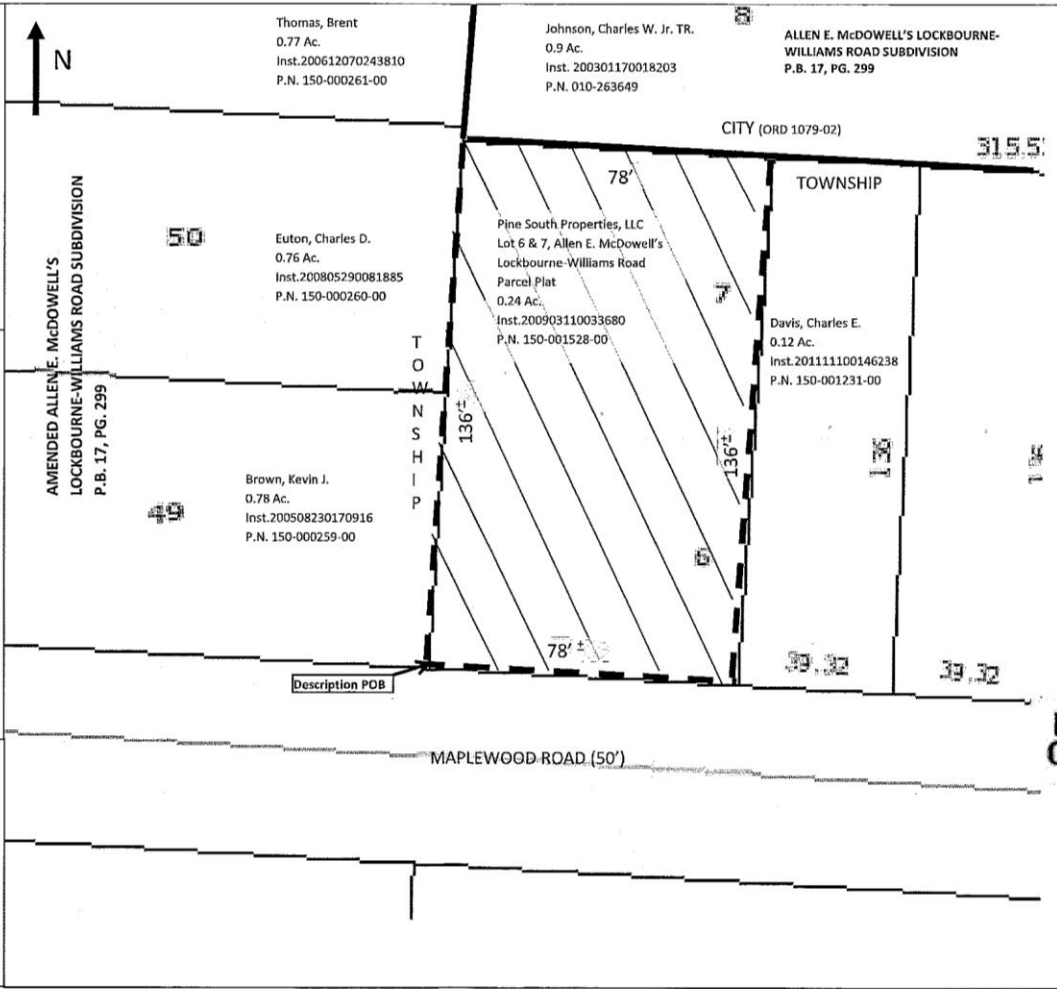

AN17-001
Hamilton Township (0.24 ± acres)
Plat Map

Proposed Annexation of 0.24 Acres
 Hamilton Township, Franklin County, Ohio
 Section 15, Township 14, Range 22 Congress Lands
 From: Hamilton Township
 To: City of Columbus

ANNEXATION
 PLAT & DESCRIPTION
 ACCEPTABLE
 DEAN C. RINGLE, P.E., P.S.
 FRANKLIN COUNTY ENGINEER
 By: *DR* Date: *1/11/17*

DRAWING PREPARED BY:
 TOM BLEIDORN, PE
 DATE: 1/9/2017
 10125 MANTLE ROAD
 ORIENT OH 43146
 (614) 877-2507

Legend

EXISTING CITY OF COLUMBUS CORP. LINE

PROPOSED CITY OF COLUMBUS CORP. LINE

AREA TO BE ANNEXED

RECEIVED

JAN 11 REC'D

Franklin County Engineer
 Dean C. Ringle, P.E., P.S.