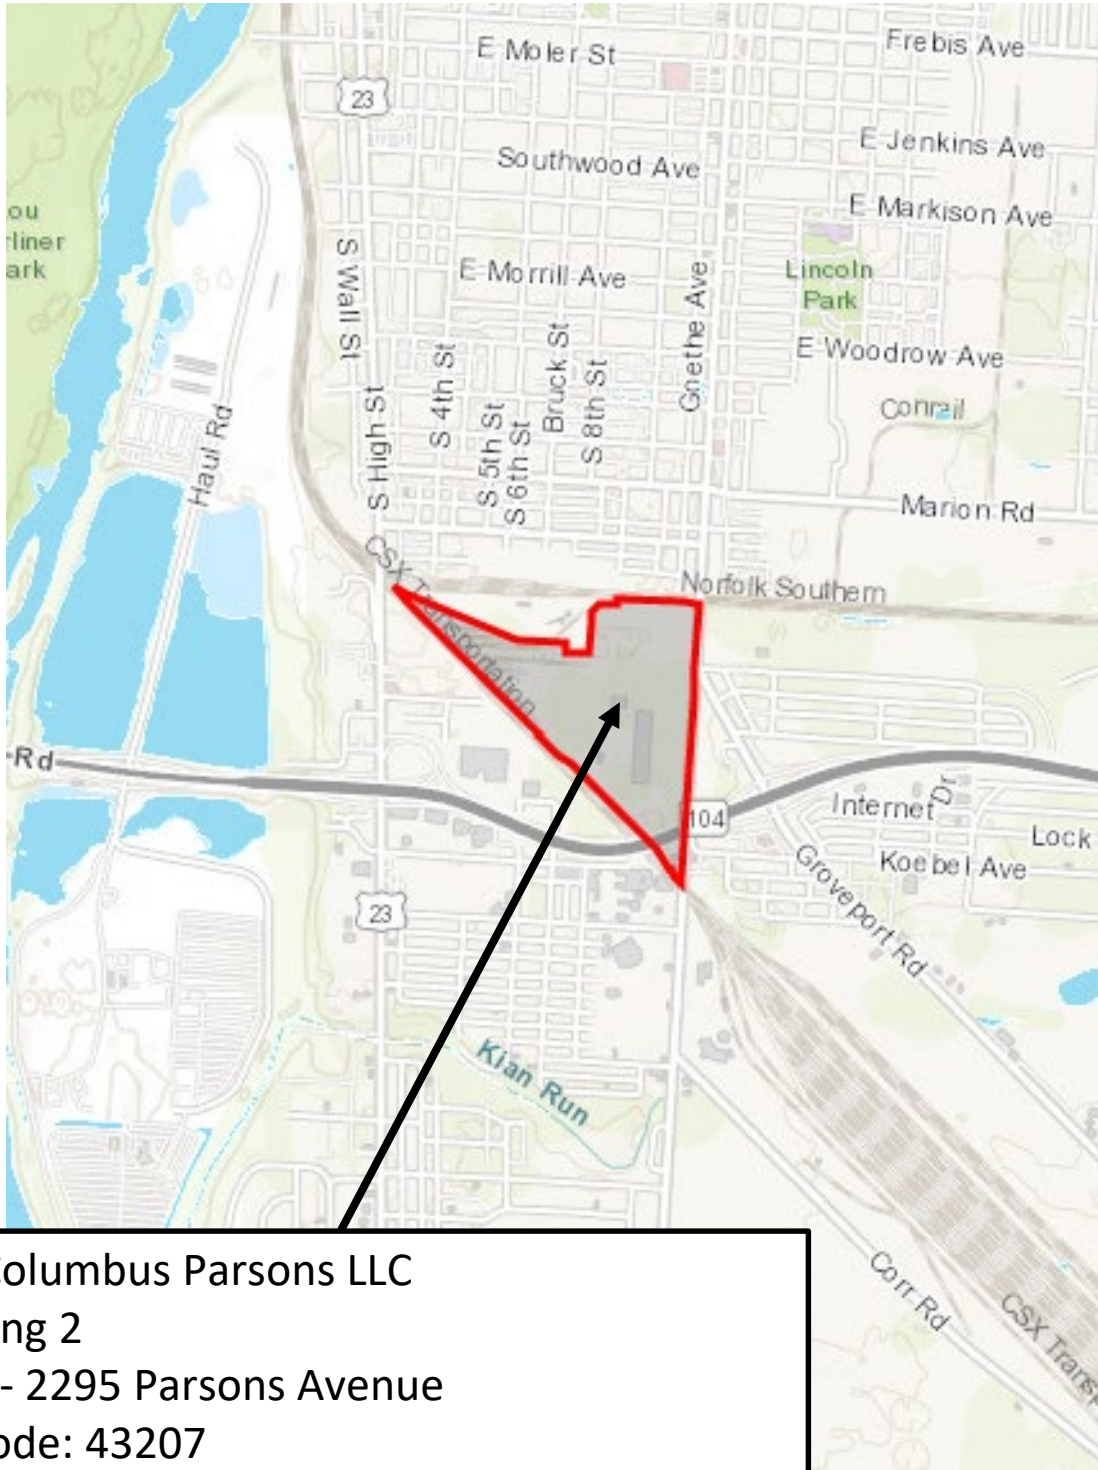

SFG Columbus Parsons LLC
Building 2
Enterprise Zone
Project Site Map

SFG Columbus Parsons LLC
Building 2
2215 - 2295 Parsons Avenue
Zip Code: 43207
Parcel: 010-103971