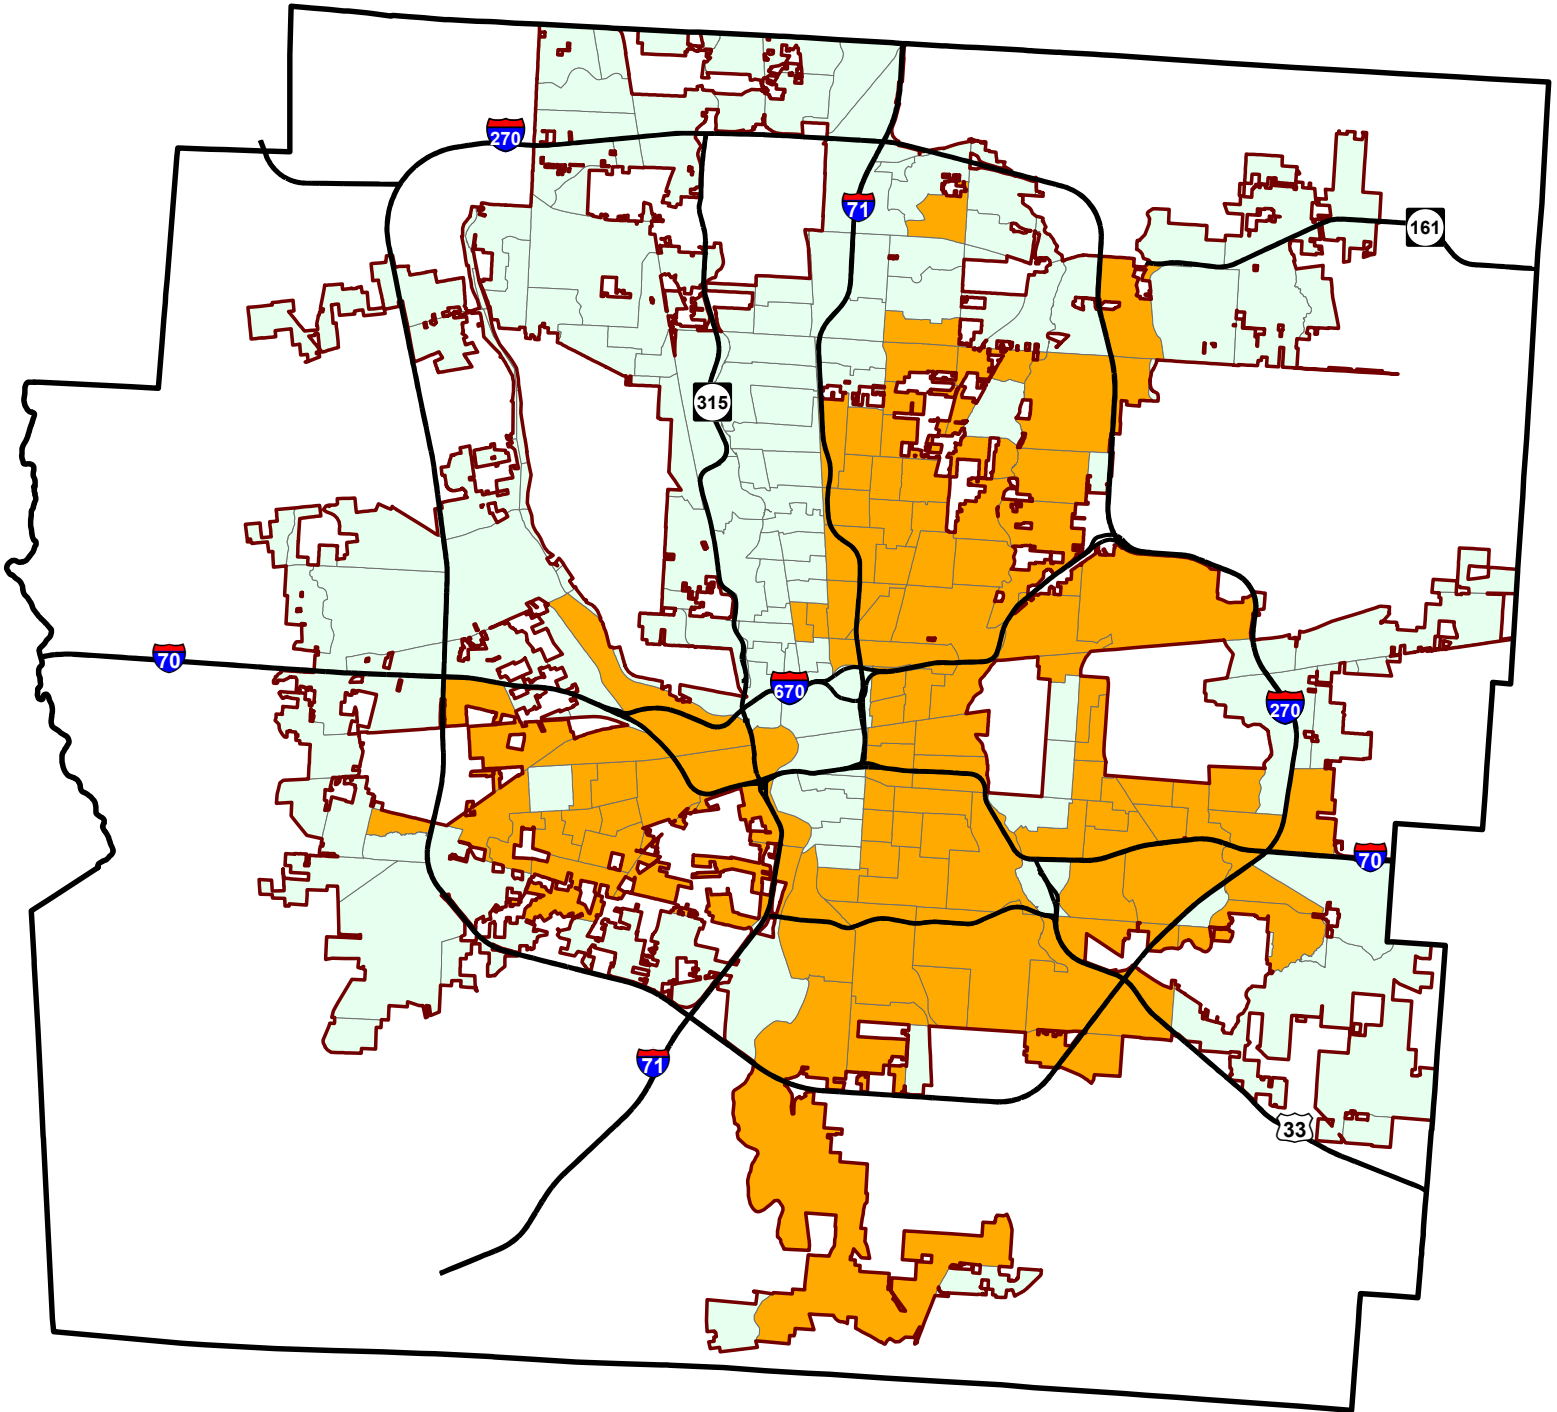

# 2014-2024 Community Development Service Area Designation

Non Blighted Tracts

Blighted Tracts

Corporation Boundary

0 1.5 3  
Miles

Sources:  
City of Columbus  
Franklin County