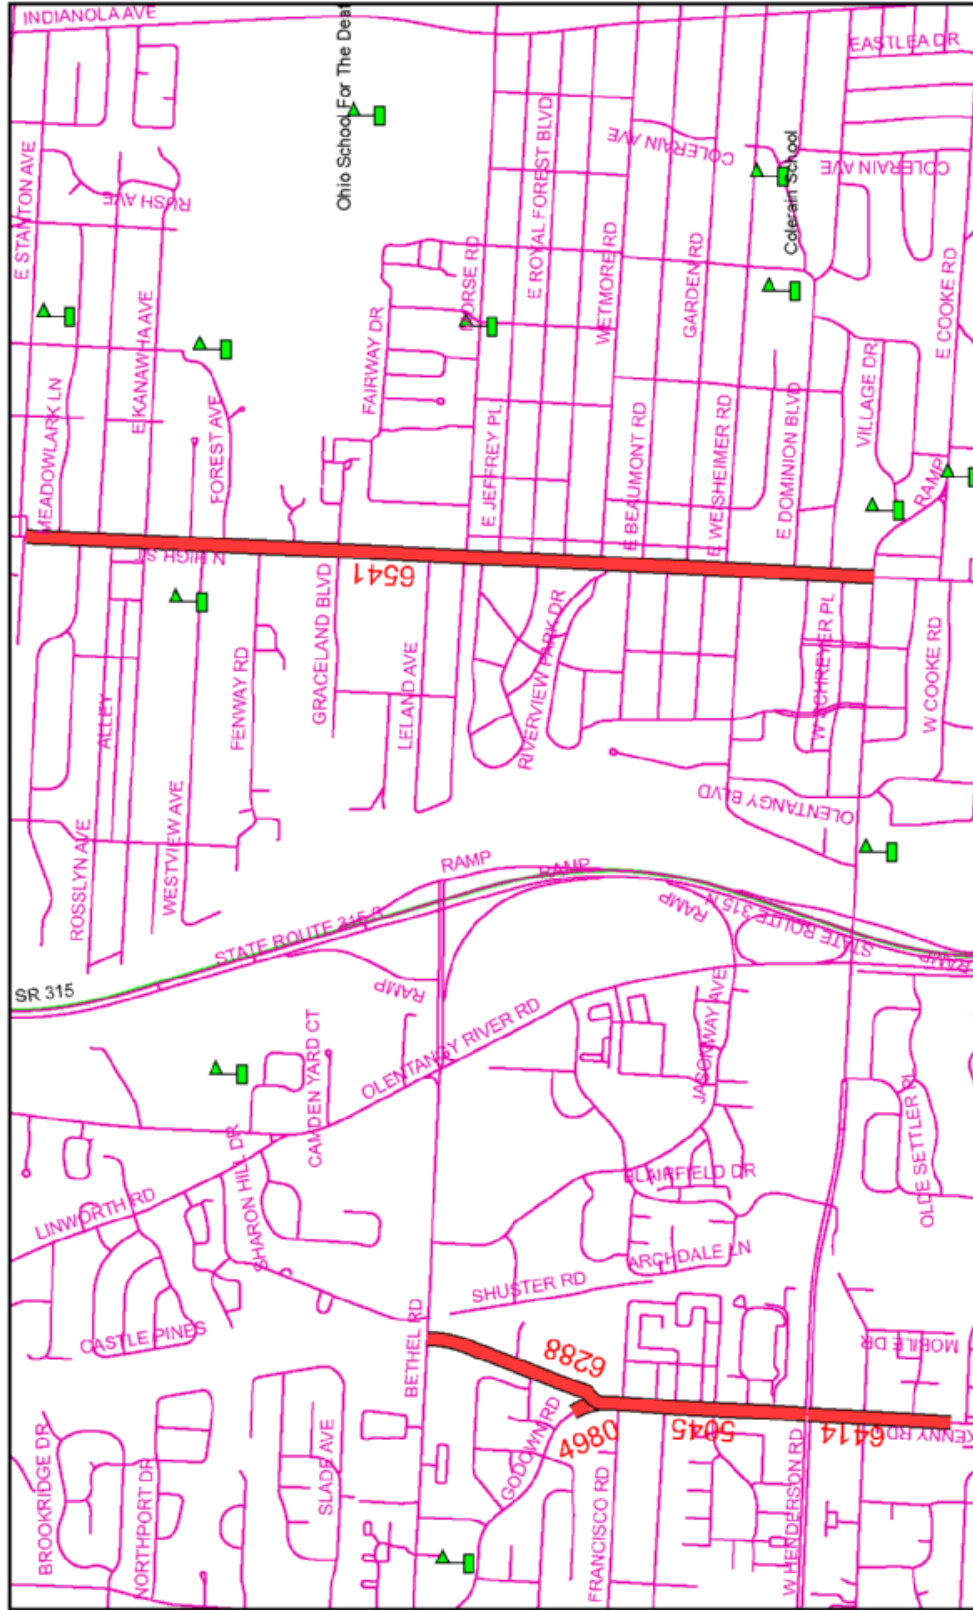

RESURFACING 2007 PROJECT 2, 1597 DR. A LOCATION MAP

Legend

- RESURFACING 2007 P-2
- Schools

CITY OF COLUMBUS
PUBLIC SERVICE DEPARTMENT
TRANSPORTATION DIVISION
(614) 645-5470