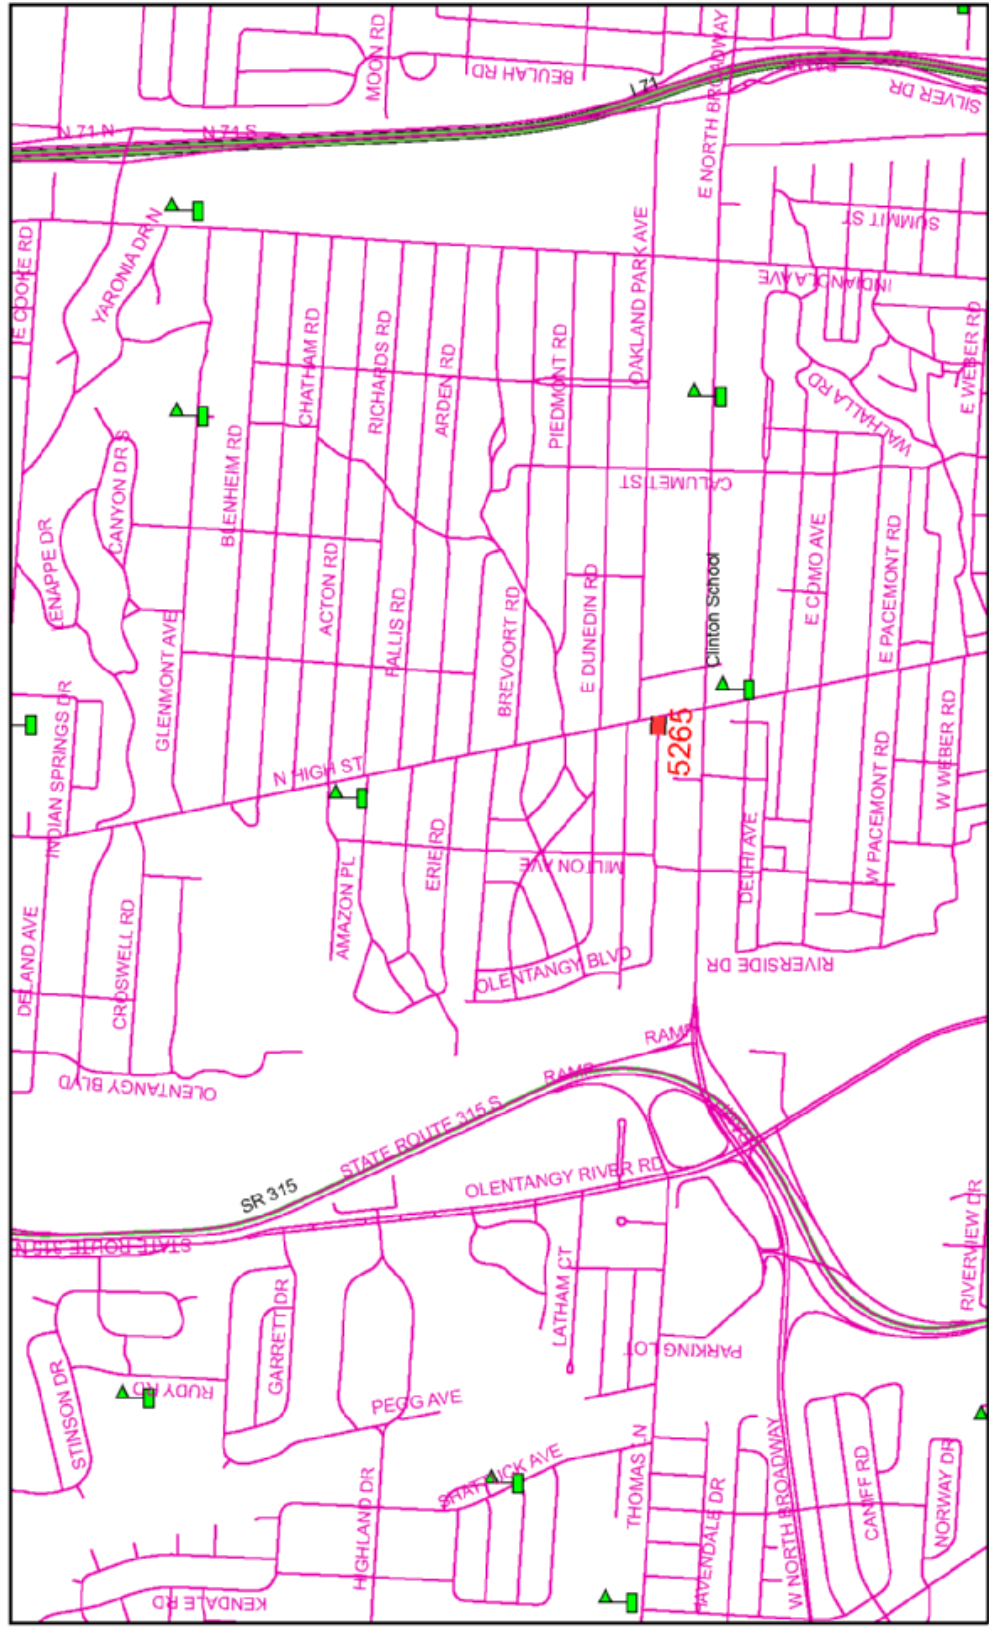

RESURFACING 2007 PROJECT 2, 1597 DR. A LOCATION MAP

Legend

- RESURFACING 2007 P-2
- Schools

CITY OF COLUMBUS
PUBLIC SERVICE DEPARTMENT
TRANSPORTATION DIVISION
(614) 645-5470