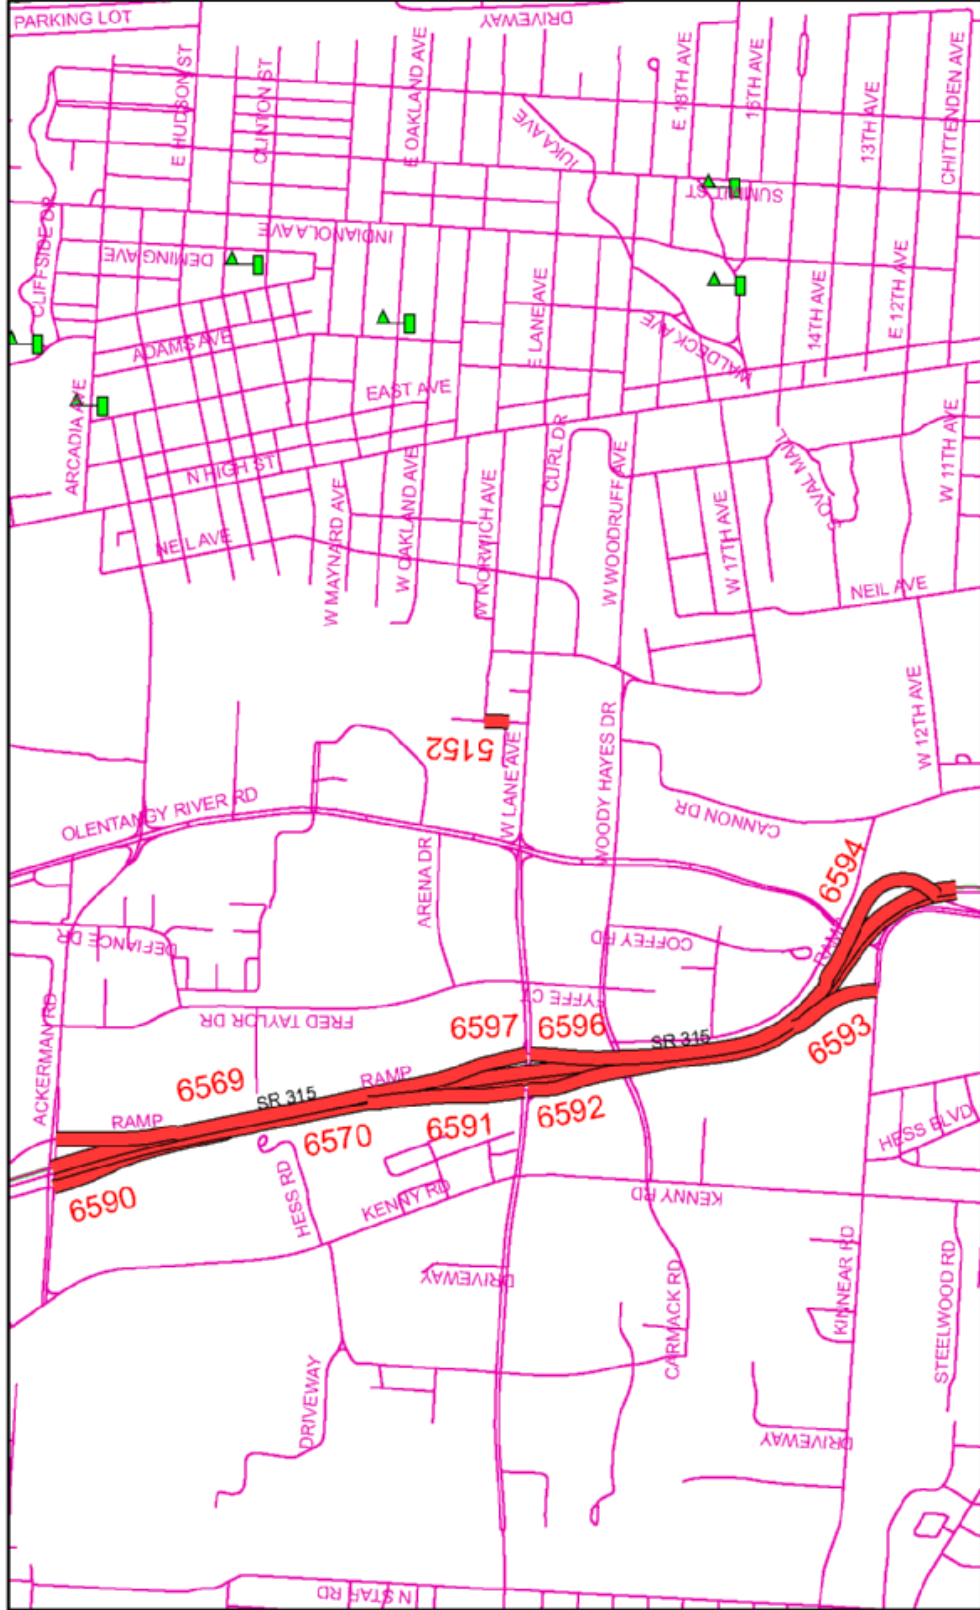

RESURFACING 2007 PROJECT 2, 1597 DR. A LOCATION MAP

CITY OF COLUMBUS
PUBLIC SERVICE DEPARTMENT
TRANSPORTATION DIVISION
(614) 645-5470

Legend

- RESURFACING 2007 P-2
- SCHOOLS