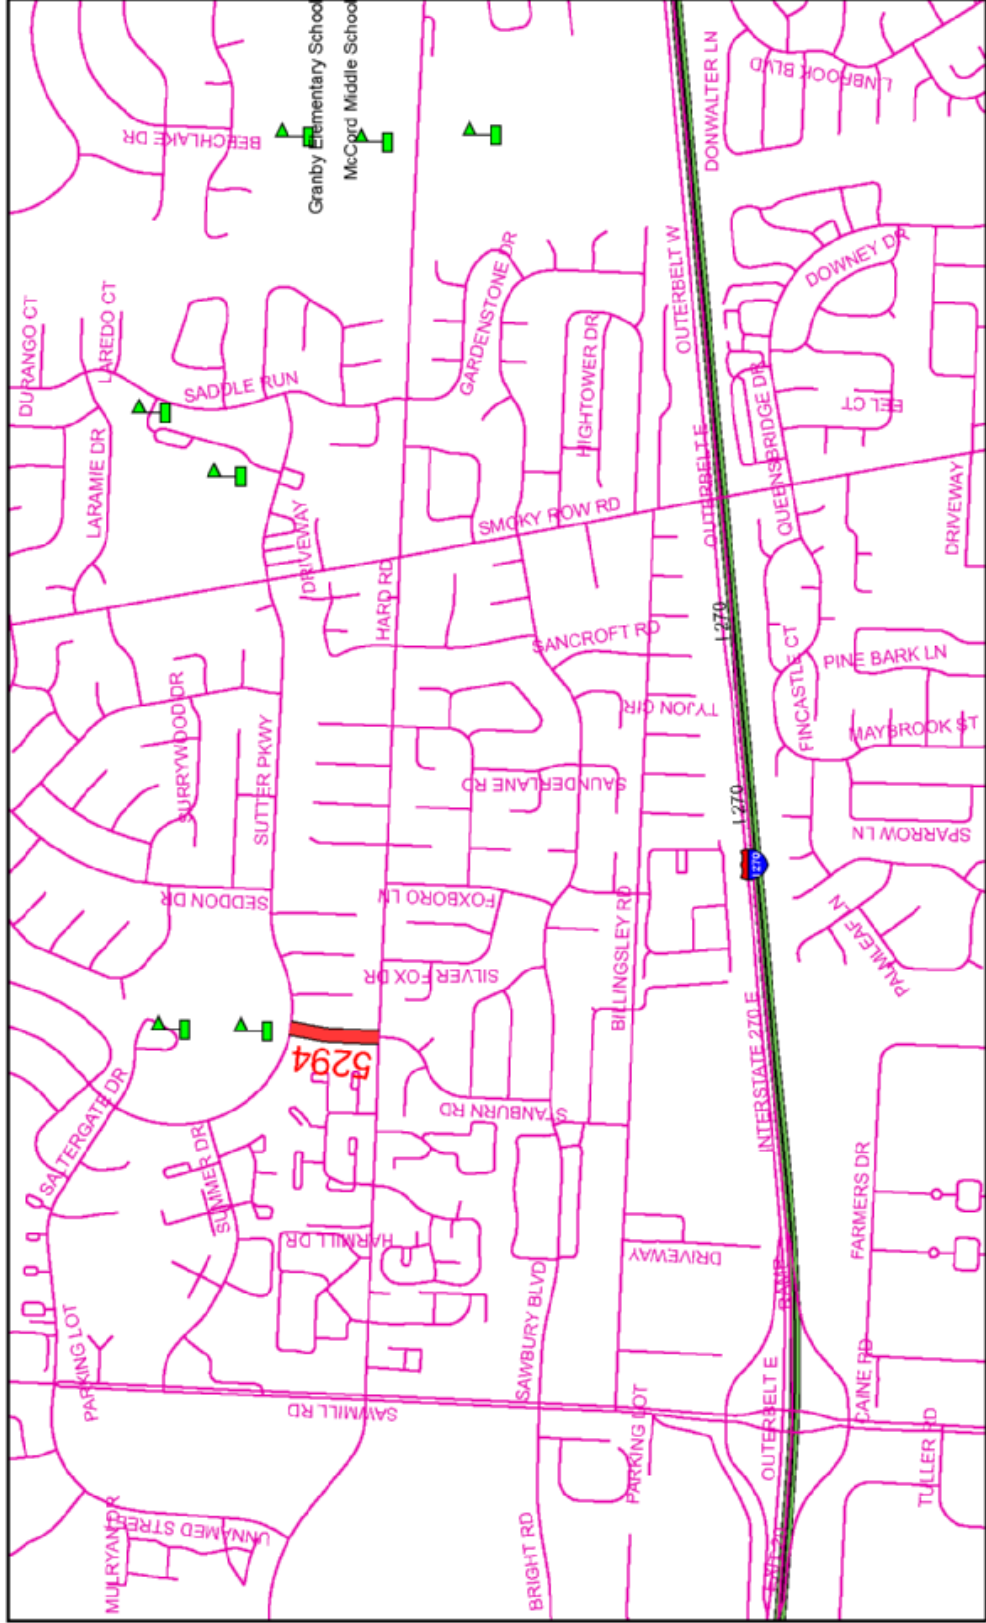

RESURFACING 2007 PROJECT 2, 1597 DR. A LOCATION MAP

Legend

- RESURFACING 2007 P. 2
- SCHOOLS

CITY OF COLUMBUS
PUBLIC SERVICE DEPARTMENT
TRANSPORTATION DIVISION
(614) 645-5470