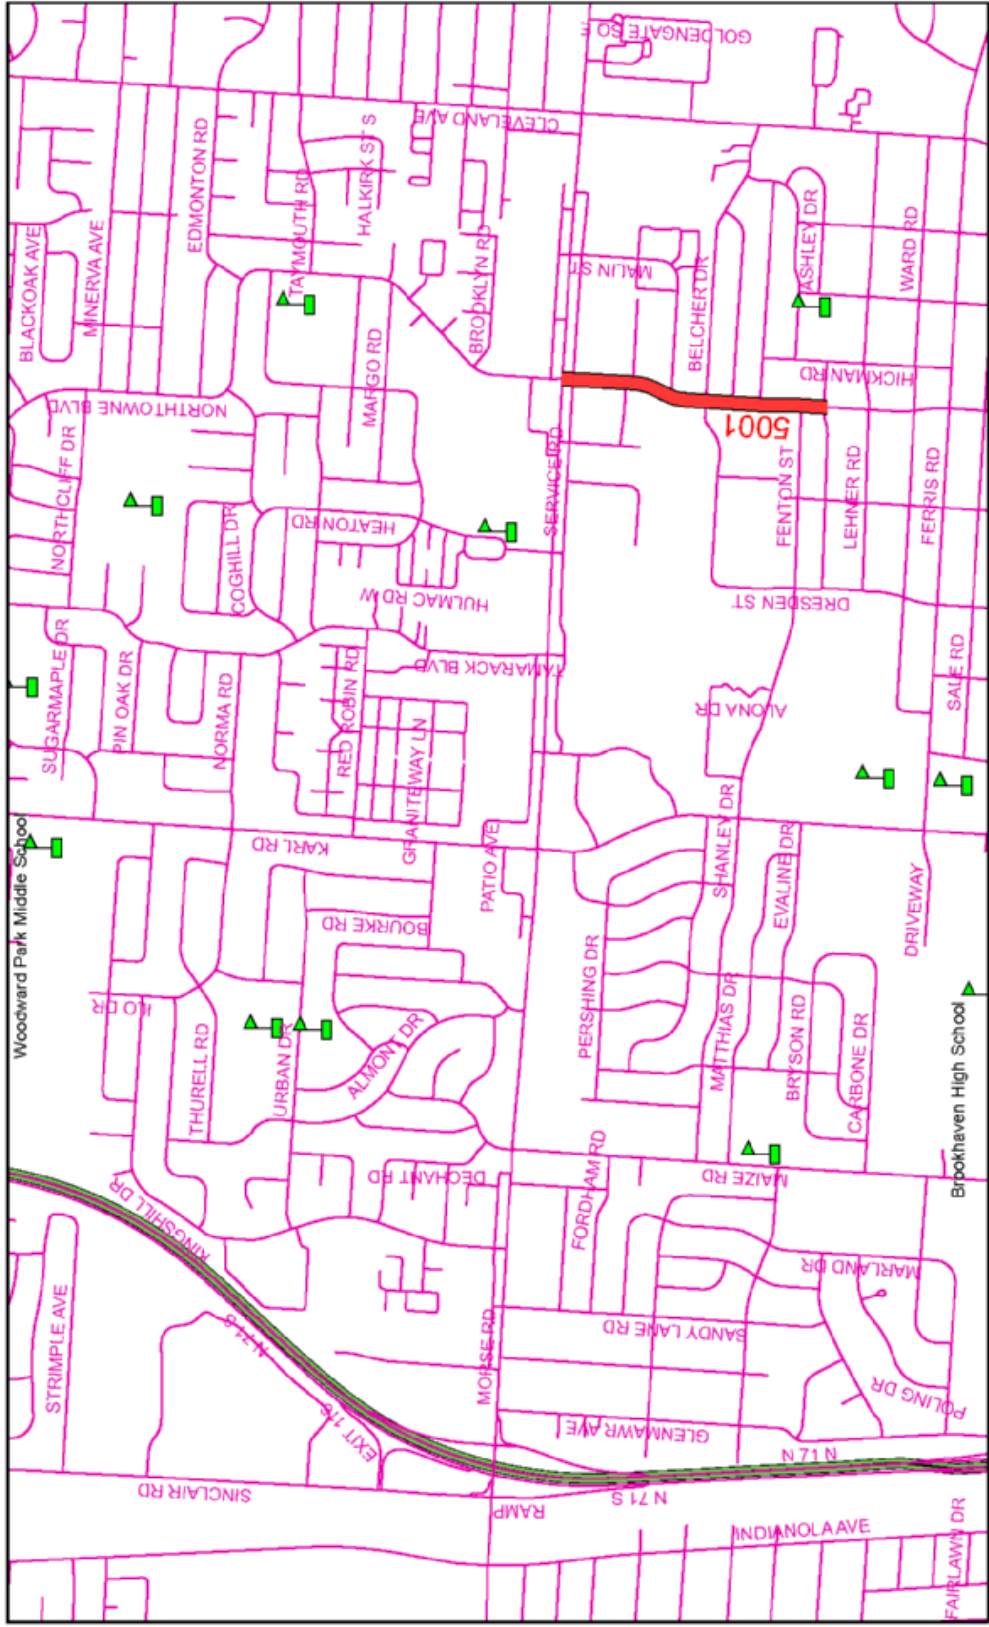

RESURFACING 2007 PROJECT 2, 1597 DR. A LOCATION MAP

Legend

- RESURFACING 2007 P-2
- Schools

CITY OF COLUMBUS
PUBLIC SERVICE DEPARTMENT
TRANSPORTATION DIVISION
(614) 645-5470

**RESURFACING 2007 PROJECT 2, 1597 DR. A
LOCATION MAP**