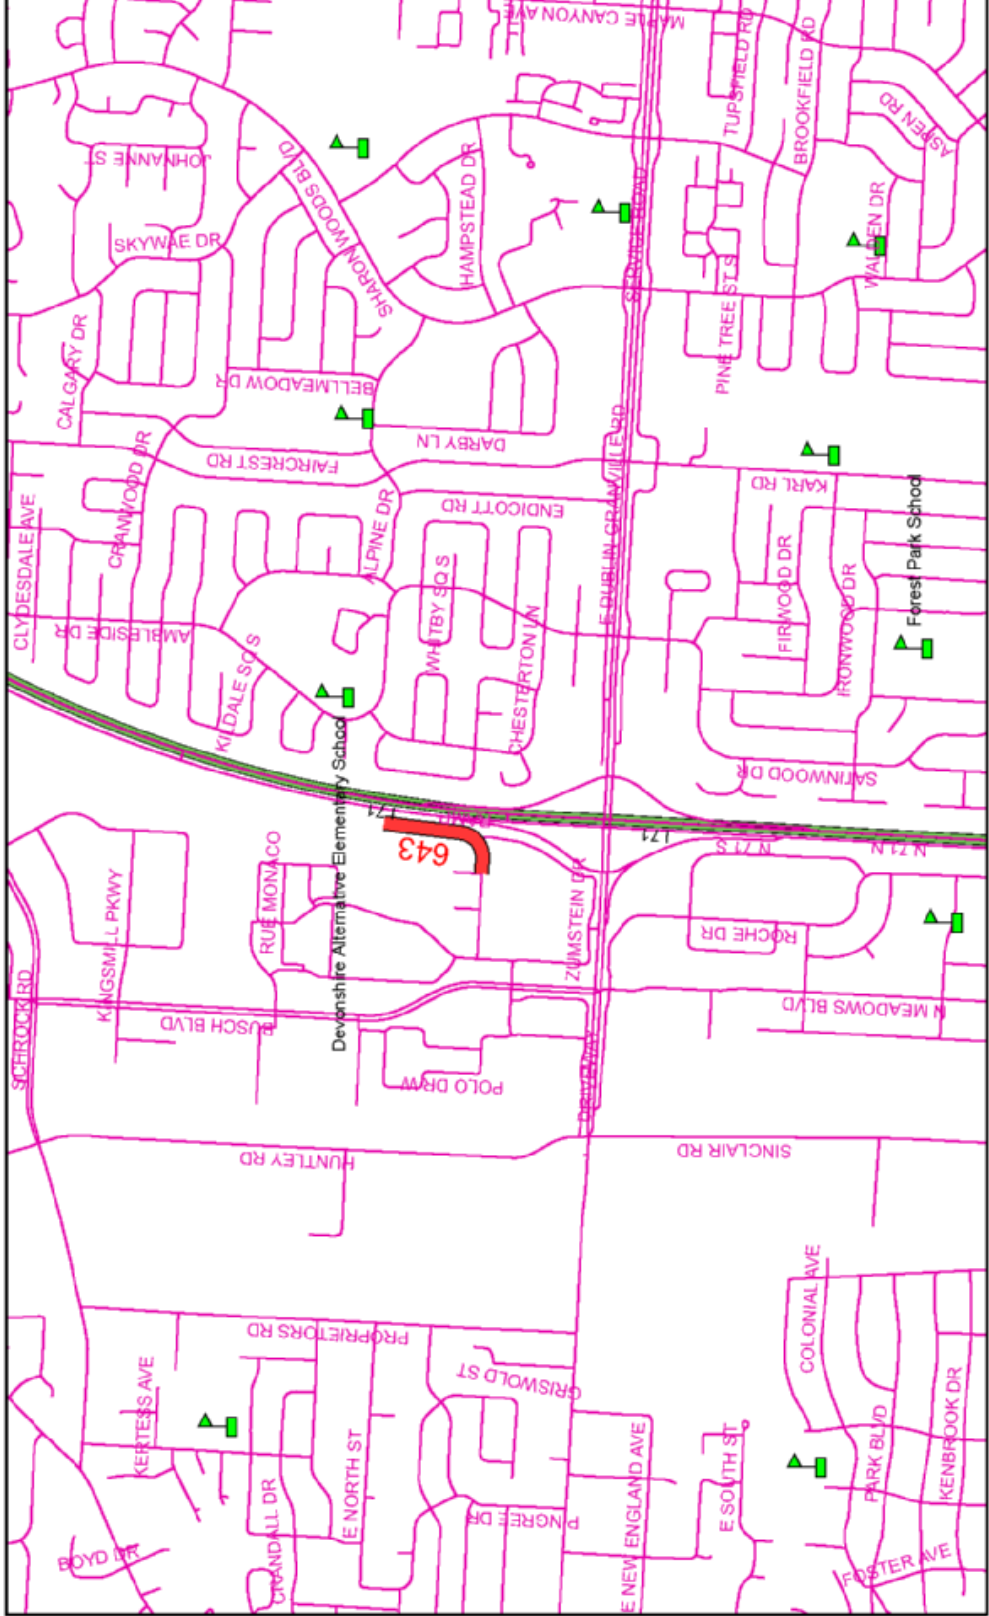

RESURFACING 2007 PROJECT 2, 1597 DR. A LOCATION MAP

Legend

- RESURFACING 2007 P-2
- Schools

CITY OF COLUMBUS
PUBLIC SERVICE DEPARTMENT
TRANSPORTATION DIVISION
(614) 645-5470