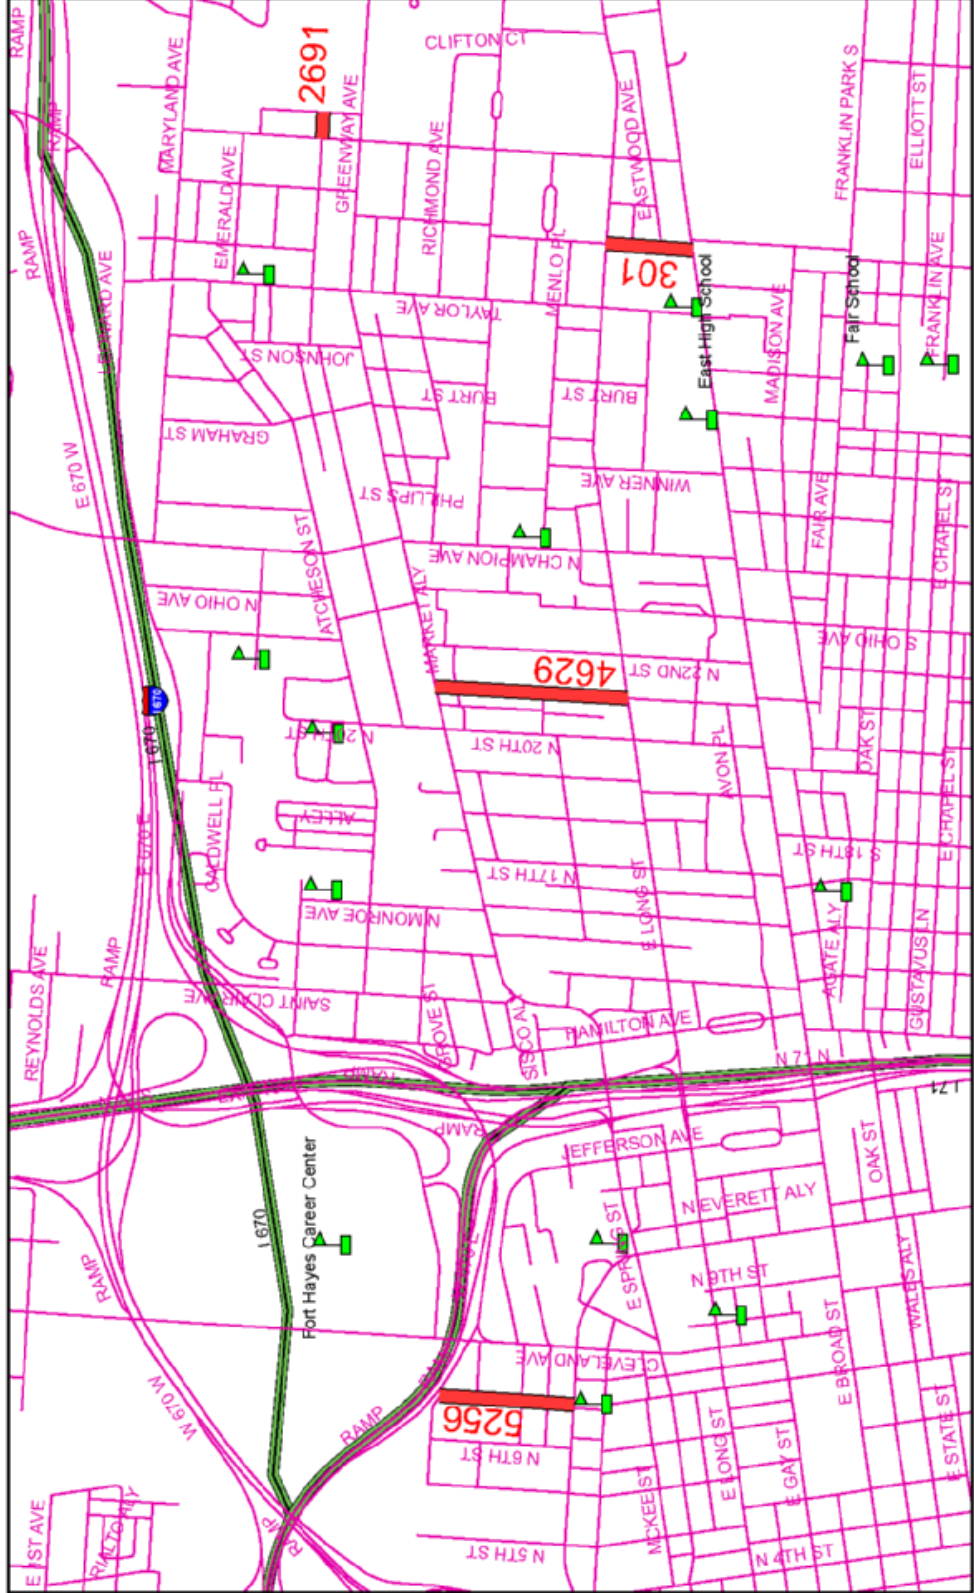

RESURFACING 2007 PROJECT 2, 1597 DR. A LOCATION MAP

CITY OF COLUMBUS
PUBLIC SERVICE DEPARTMENT
TRANSPORTATION DIVISION
(614) 645-5470

Legend

RESURFACING 2007 P-2

STOPS