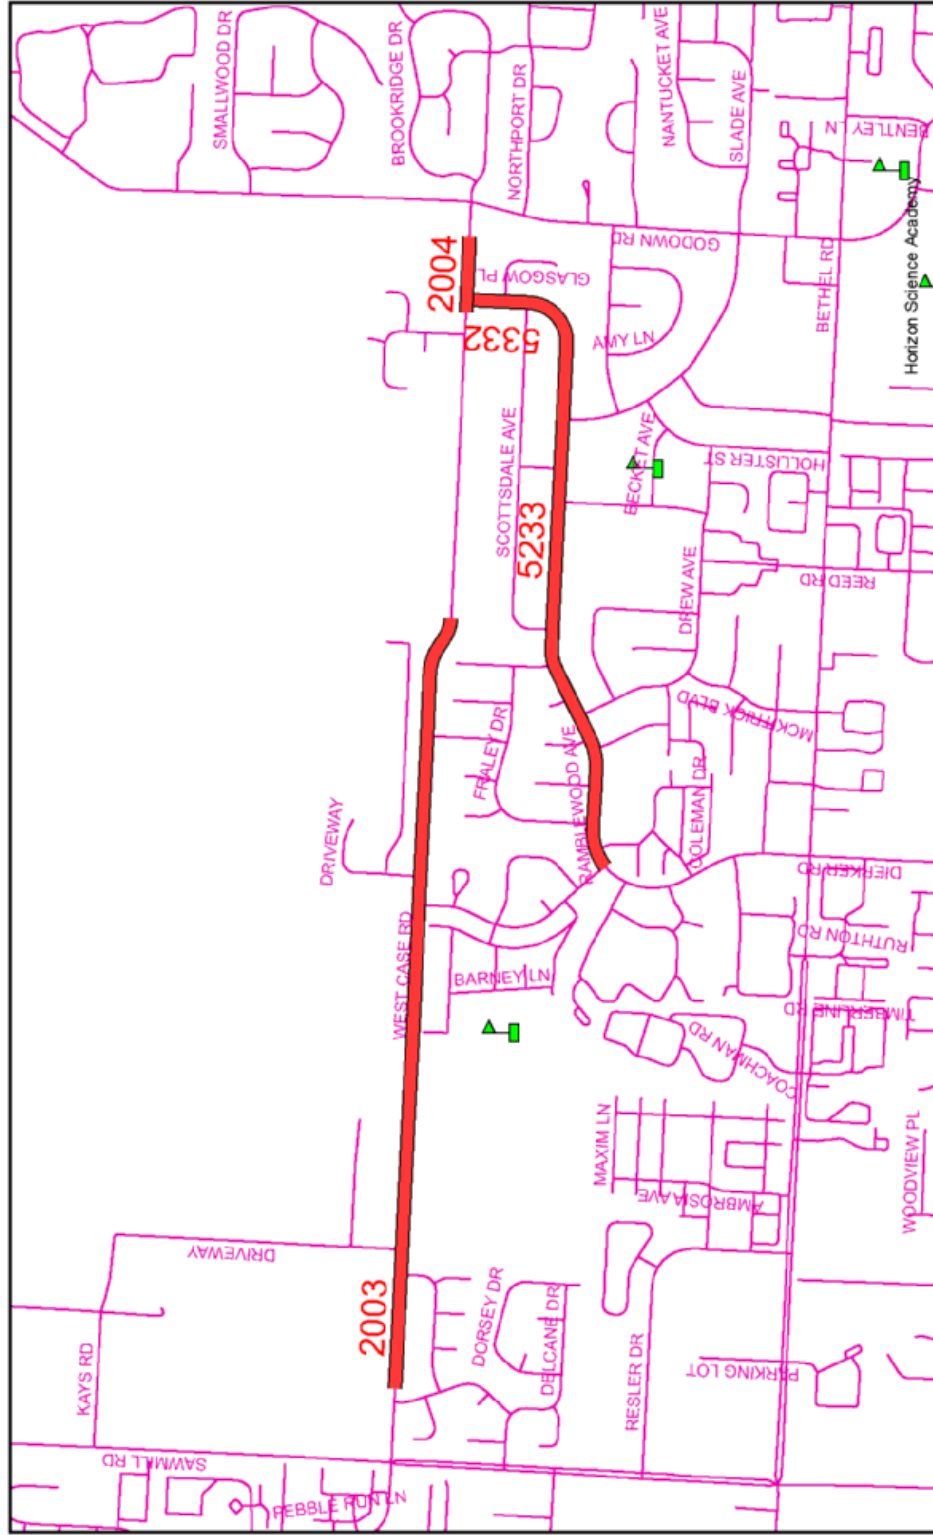

**RESURFACING 2007 PROJECT 2, 1597 DR. A
LOCATION MAP**

CITY OF COLUMBUS
PUBLIC SERVICE DEPARTMENT
TRANSPORTATION DIVISION
(614) 645-5470

Legend

- RESURFACING 2007 P-2
- Stations

**RESURFACING 2007 PROJECT 2, 1597 DR. A
LOCATION MAP**