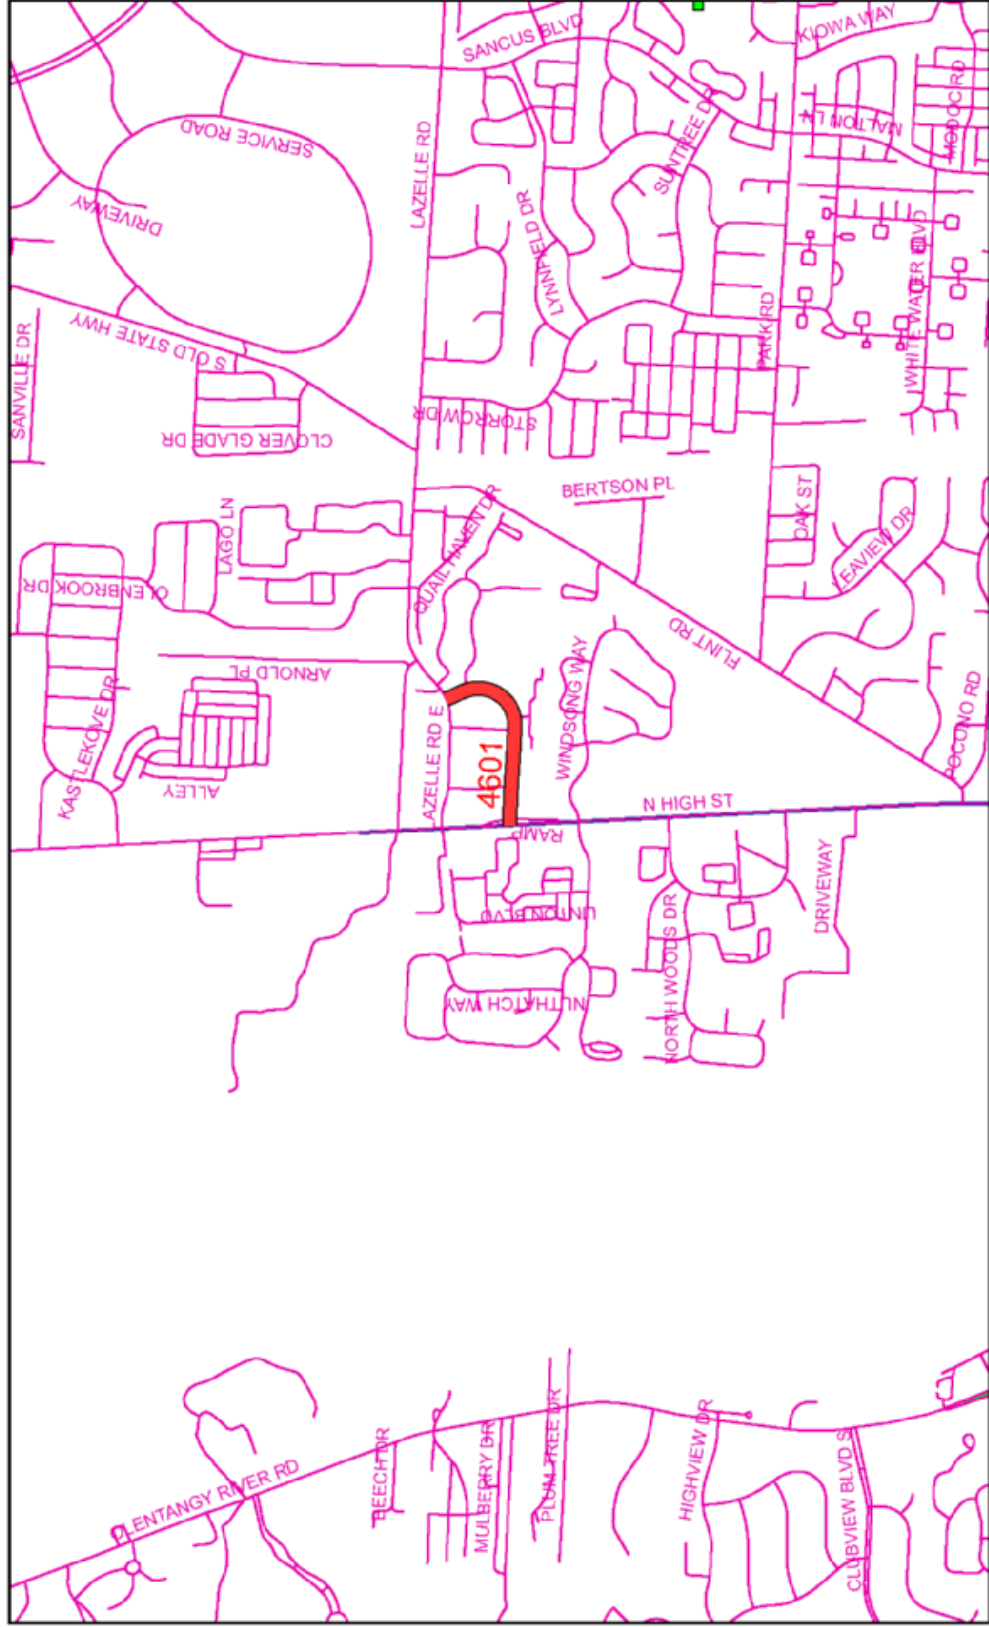

**RESURFACING 2007 PROJECT 2, 1597 DR. A
LOCATION MAP**

Legend

- RESURFACING 2007 P-2
- Schools

CITY OF COLUMBUS
PUBLIC SERVICE DEPARTMENT
TRANSPORTATION DIVISION
(614) 645-5470