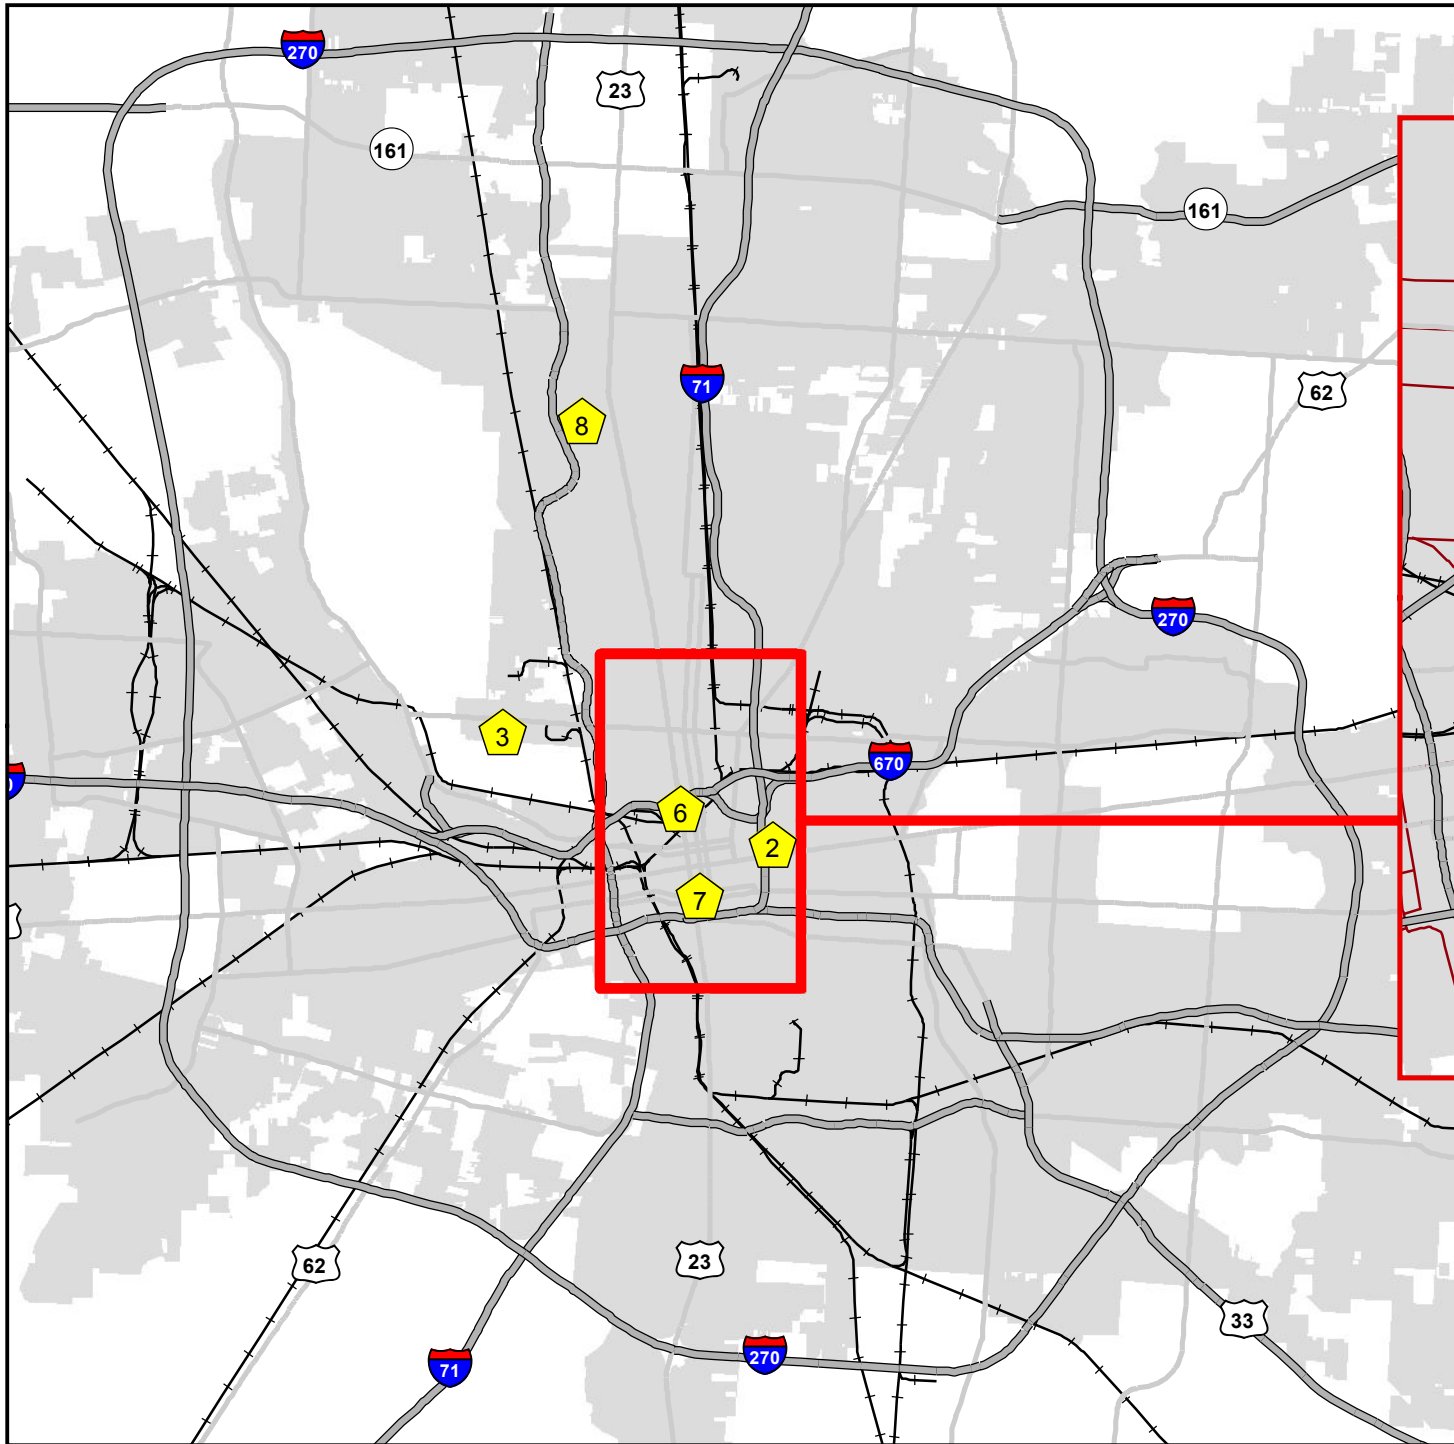

**Bikeway Development - Pavement Markings,
Signage, Bike Shelters and Racks (Package 1)**

The City of COLUMBUS
DEPARTMENT OF PUBLIC SERVICE
August 31, 2012

Legend

- # 2012 Bike Shelter Locations