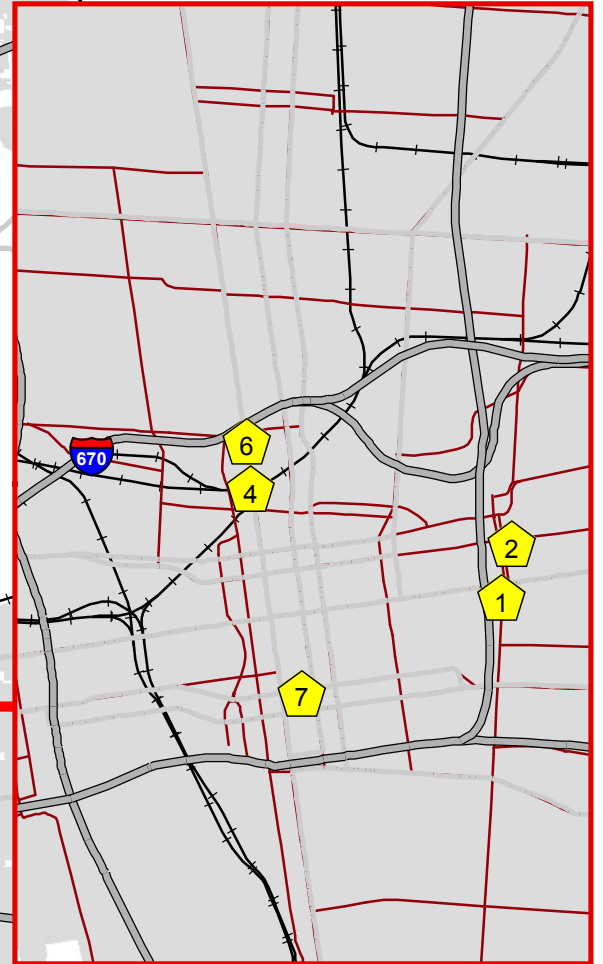

**Bikeway Development - Pavement Markings,
Signage, Bike Shelters and Racks (Package 1)**

The City of COLUMBUS
DEPARTMENT OF PUBLIC SERVICE
August 31, 2012

Legend

- # 2012 Bike Shelter Locations