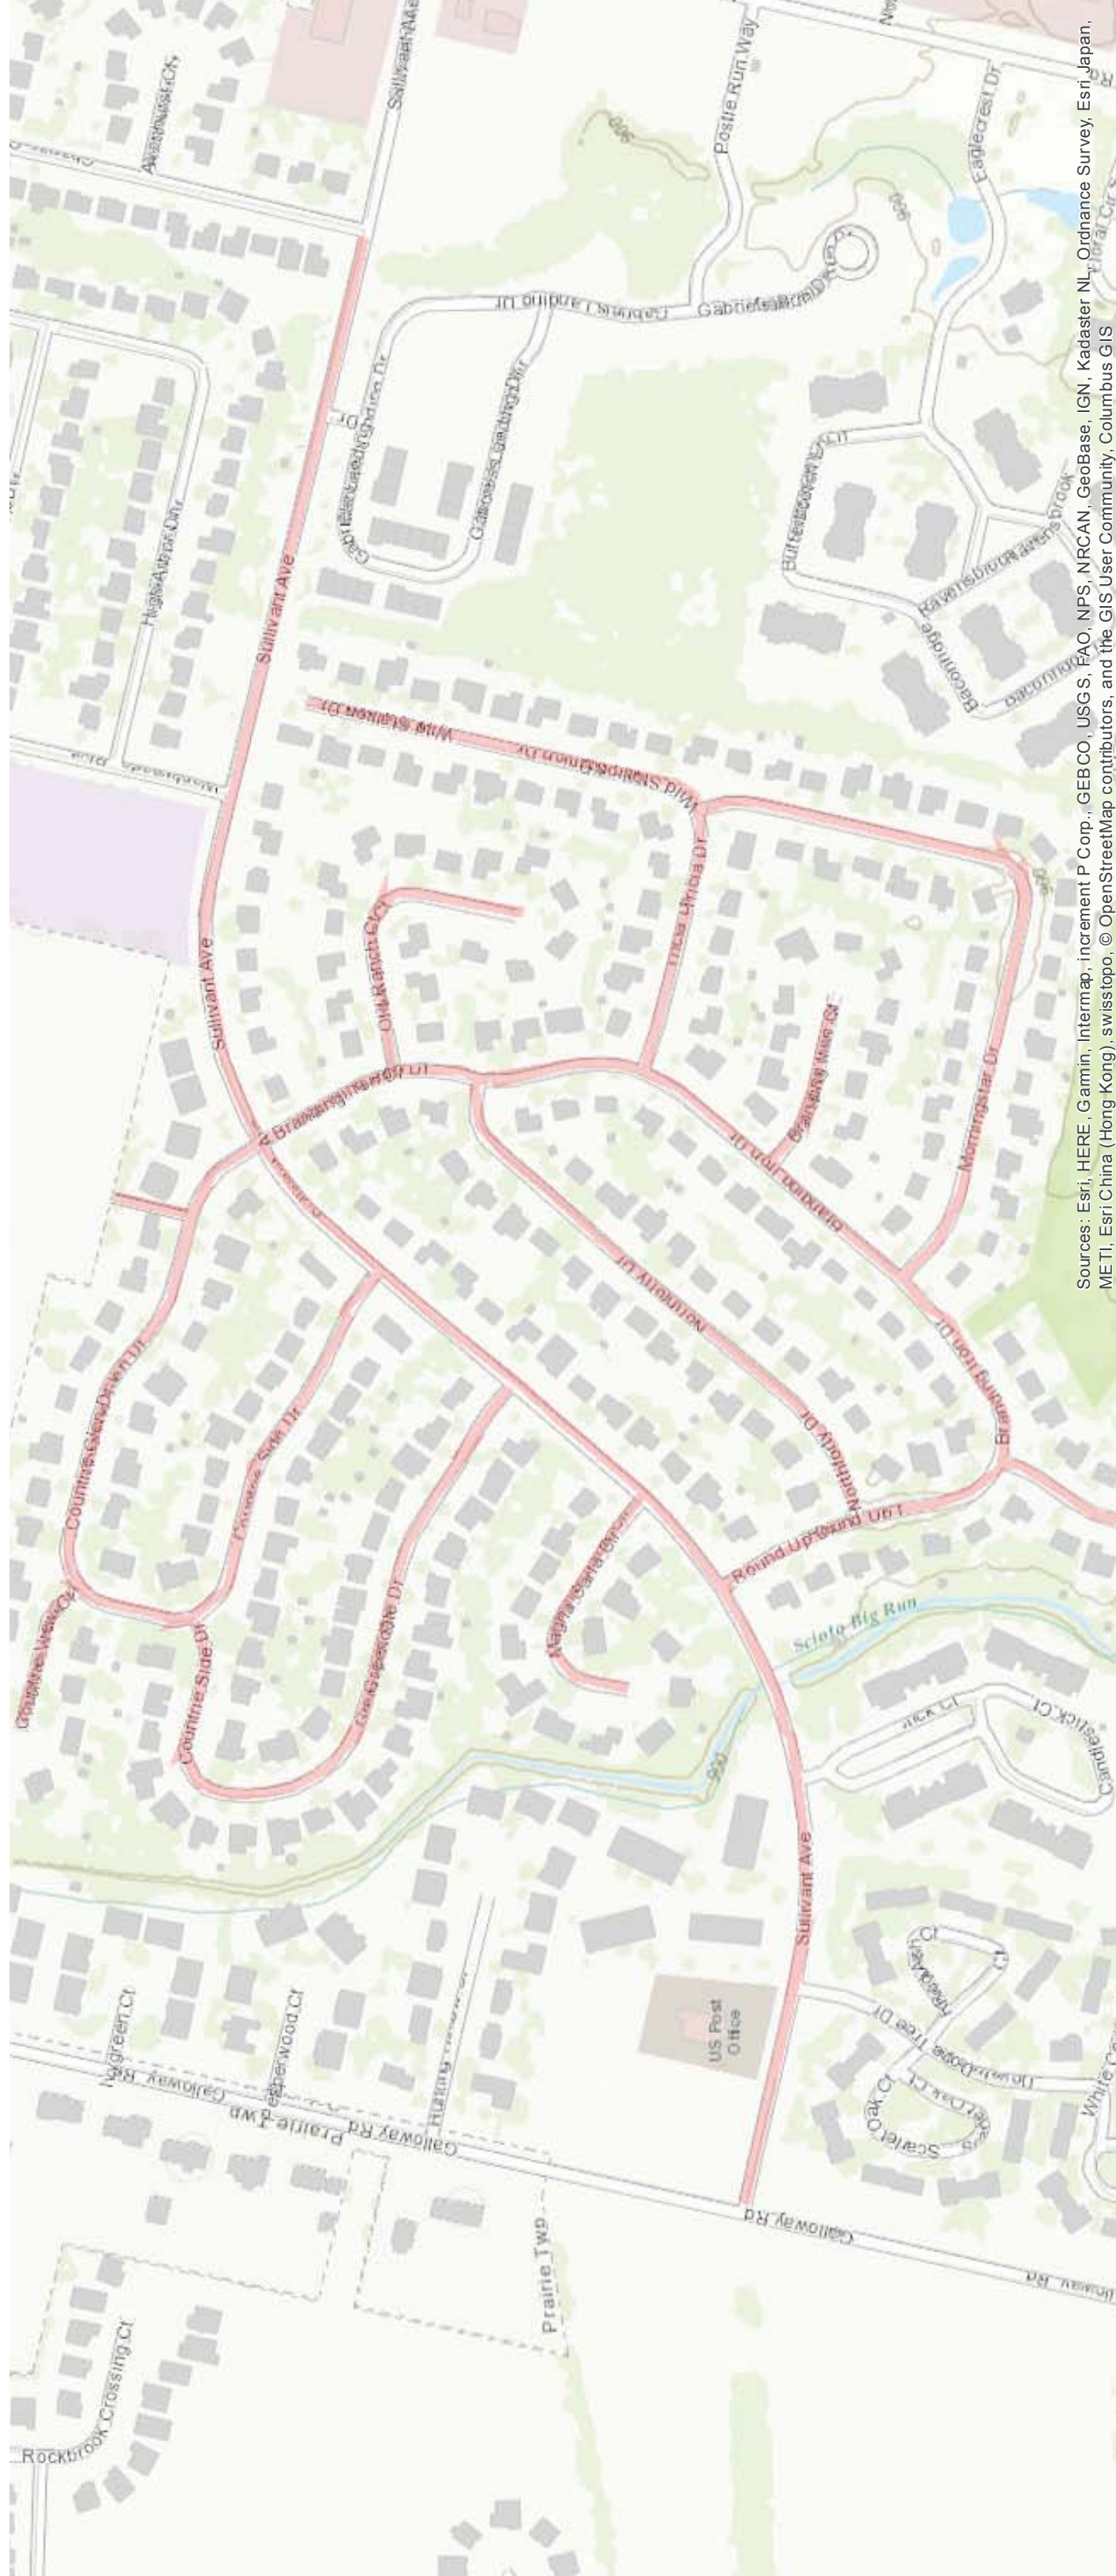

CIP # 670860-100000

MORNINGSTAR / NORTH FORTY STREET LIGHTING IMPROVEMENTS

Sources: Esri, HERE, Garmin, Intermap, increment P Corp., GEBCO, USGS, FAO, NPS, NRCAN, GeoBase, IGN, Kadaster NL, Ordnance Survey, Esri, Japan, METI, Esri China (Hong Kong), swisstopo, © OpenStreetMap contributors, and the GIS User Community, Columbus GIS

LEGEND

OVERHEAD STREET LIGHTING: SOLID BLUE

UNDERGROUND STREET LIGHTING: DASHED RED

BOUNDARIES:

To the North: Avalon Place
To the South: Broad Street
To the East: Nelson Road
To the West: Gentab Drive