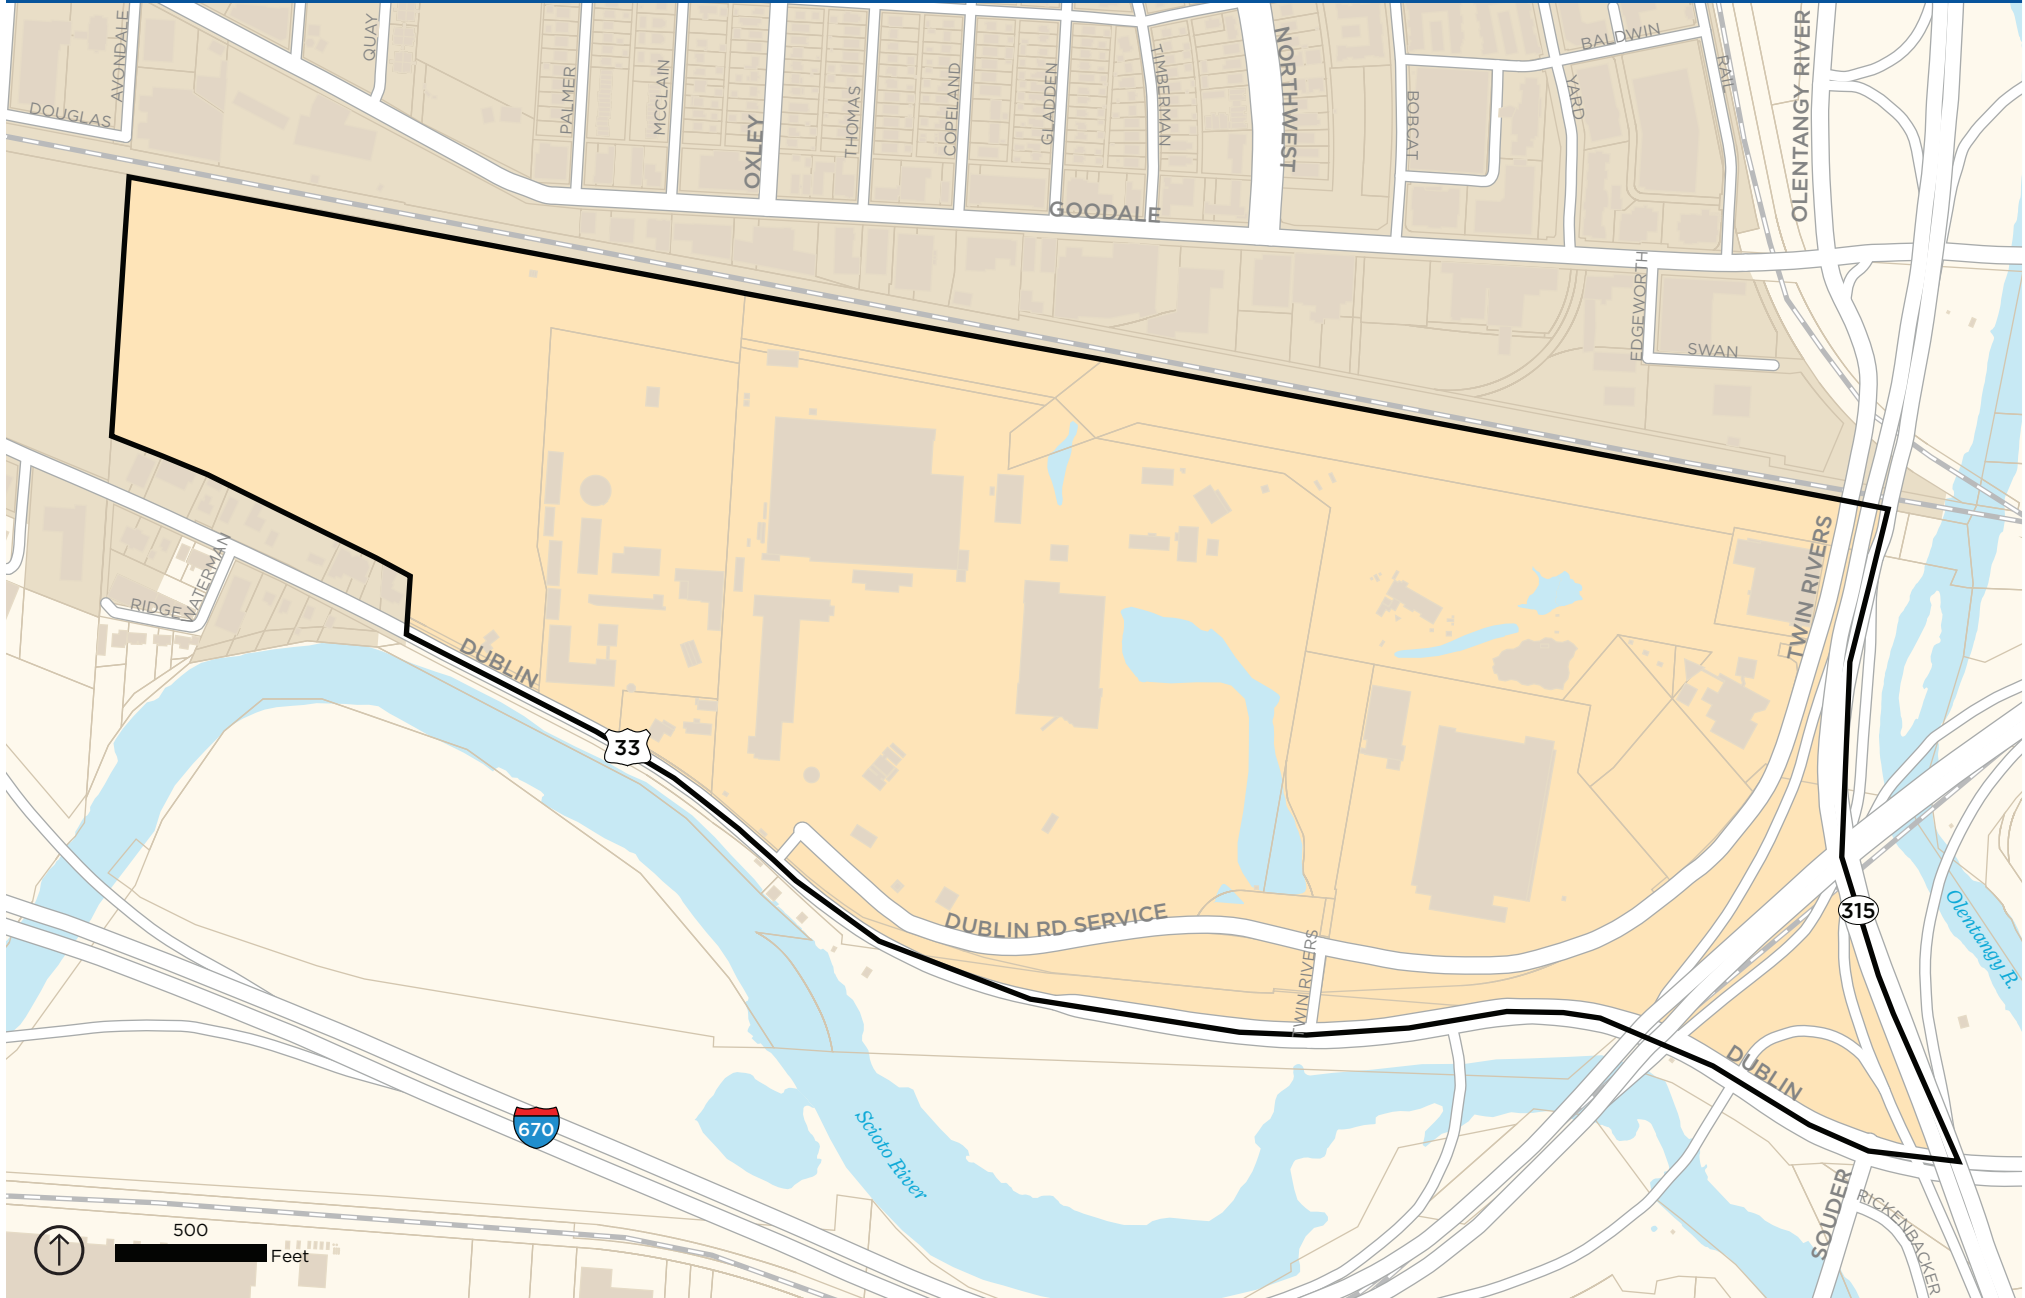

GRANDVIEW CROSSING CRA

Date: 11.19.2019 | Created by: Columbus Planning Division::mc

THE CITY OF
COLUMBUS
ANDREW J. GINTHER, MAYOR
DEPARTMENT OF
DEVELOPMENT

Grandview Crossing CRA

North

Bounded by the City of Columbus/City of Grandview Heights boundary line from Avondale Avenue to State Route 315.

South

Bounded by the center line of Dublin Road from State Route 315 to the City of Columbus/City of Grandview Heights boundary line; then following the boundary line to the western border.

East

Bounded by State Route 315 from the City of Columbus/City of Grandview Heights boundary line to Dublin Road.

West

Bounded by the City of Columbus/City of Grandview Heights boundary line.