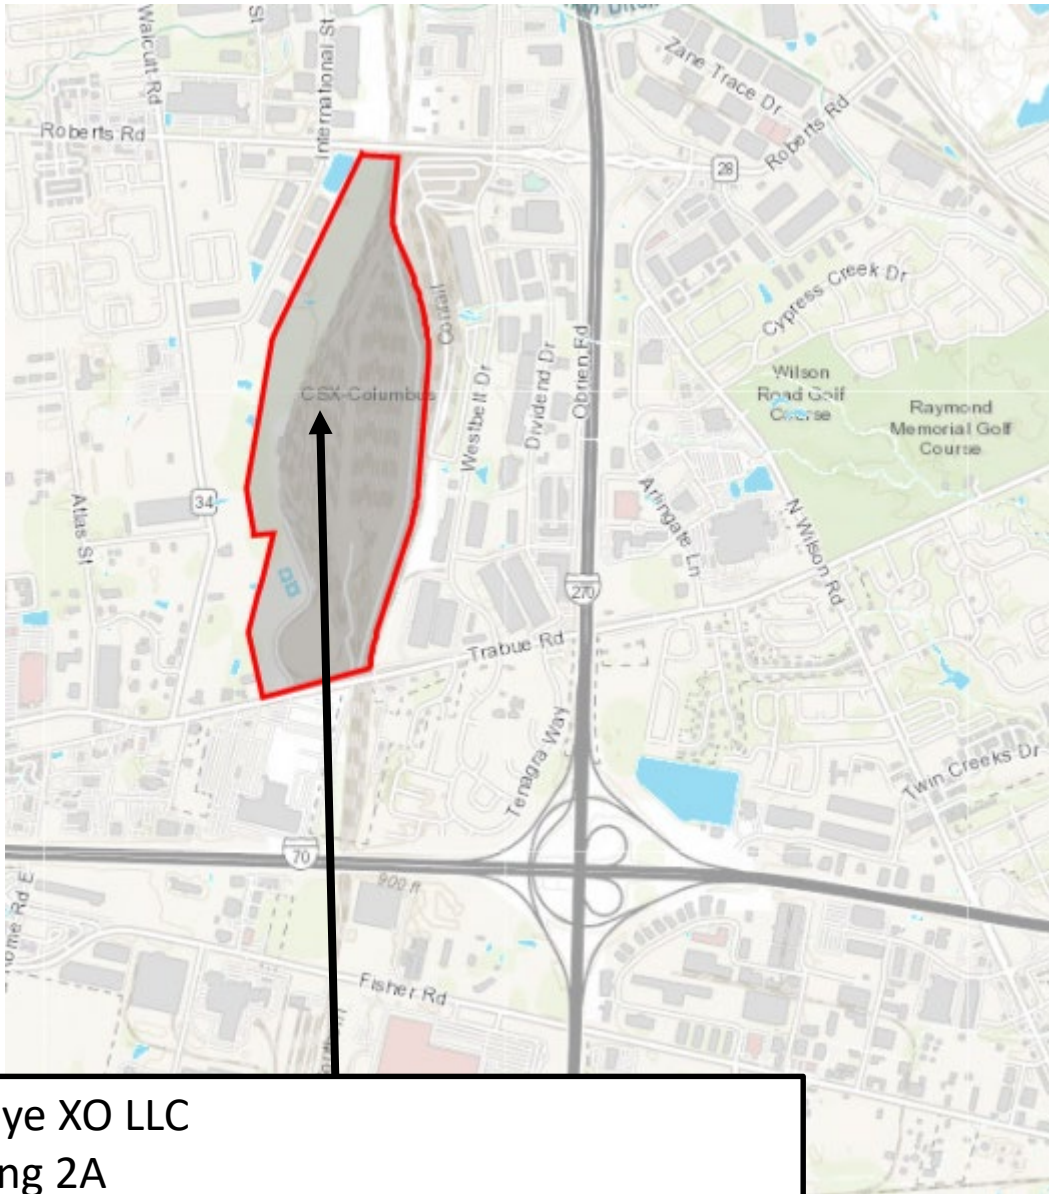

Buckeye XO LLC
Building 2A
Enterprise Zone
Project Site Map

Buckeye XO LLC
Building 2A
4886 Trabue Road
Zip Code: 43228
Parcel: 560-154558

November 2021