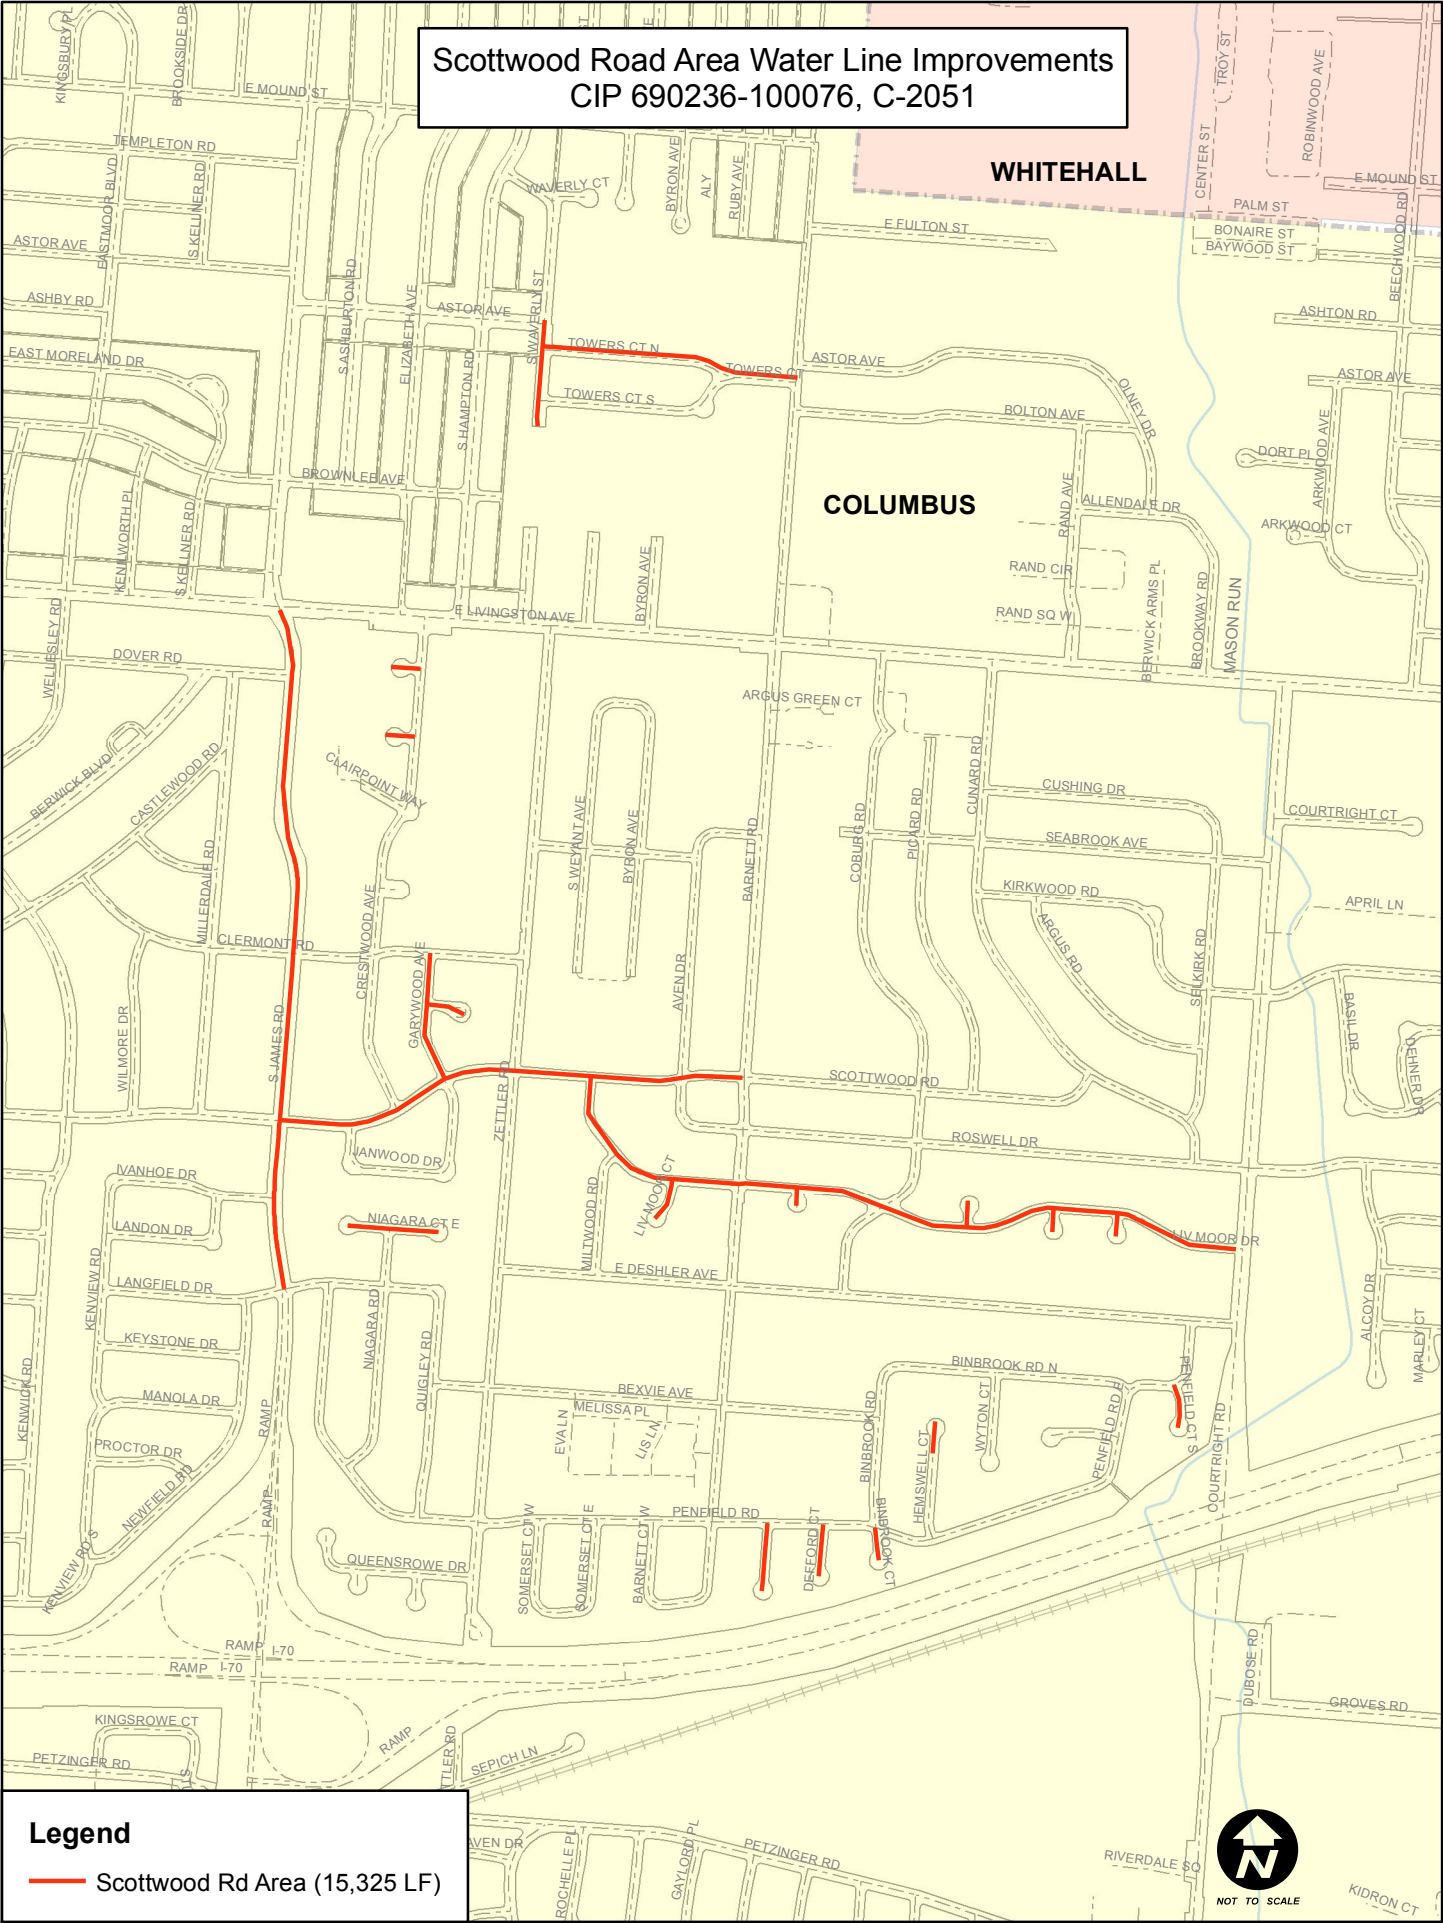

Scottwood Road Area Water Line Improvements  
CIP 690236-100076, C-2051

WHITEHALL

COLUMBUS

Legend

— Scottwood Rd Area (15,325 LF)

NOT TO SCALE