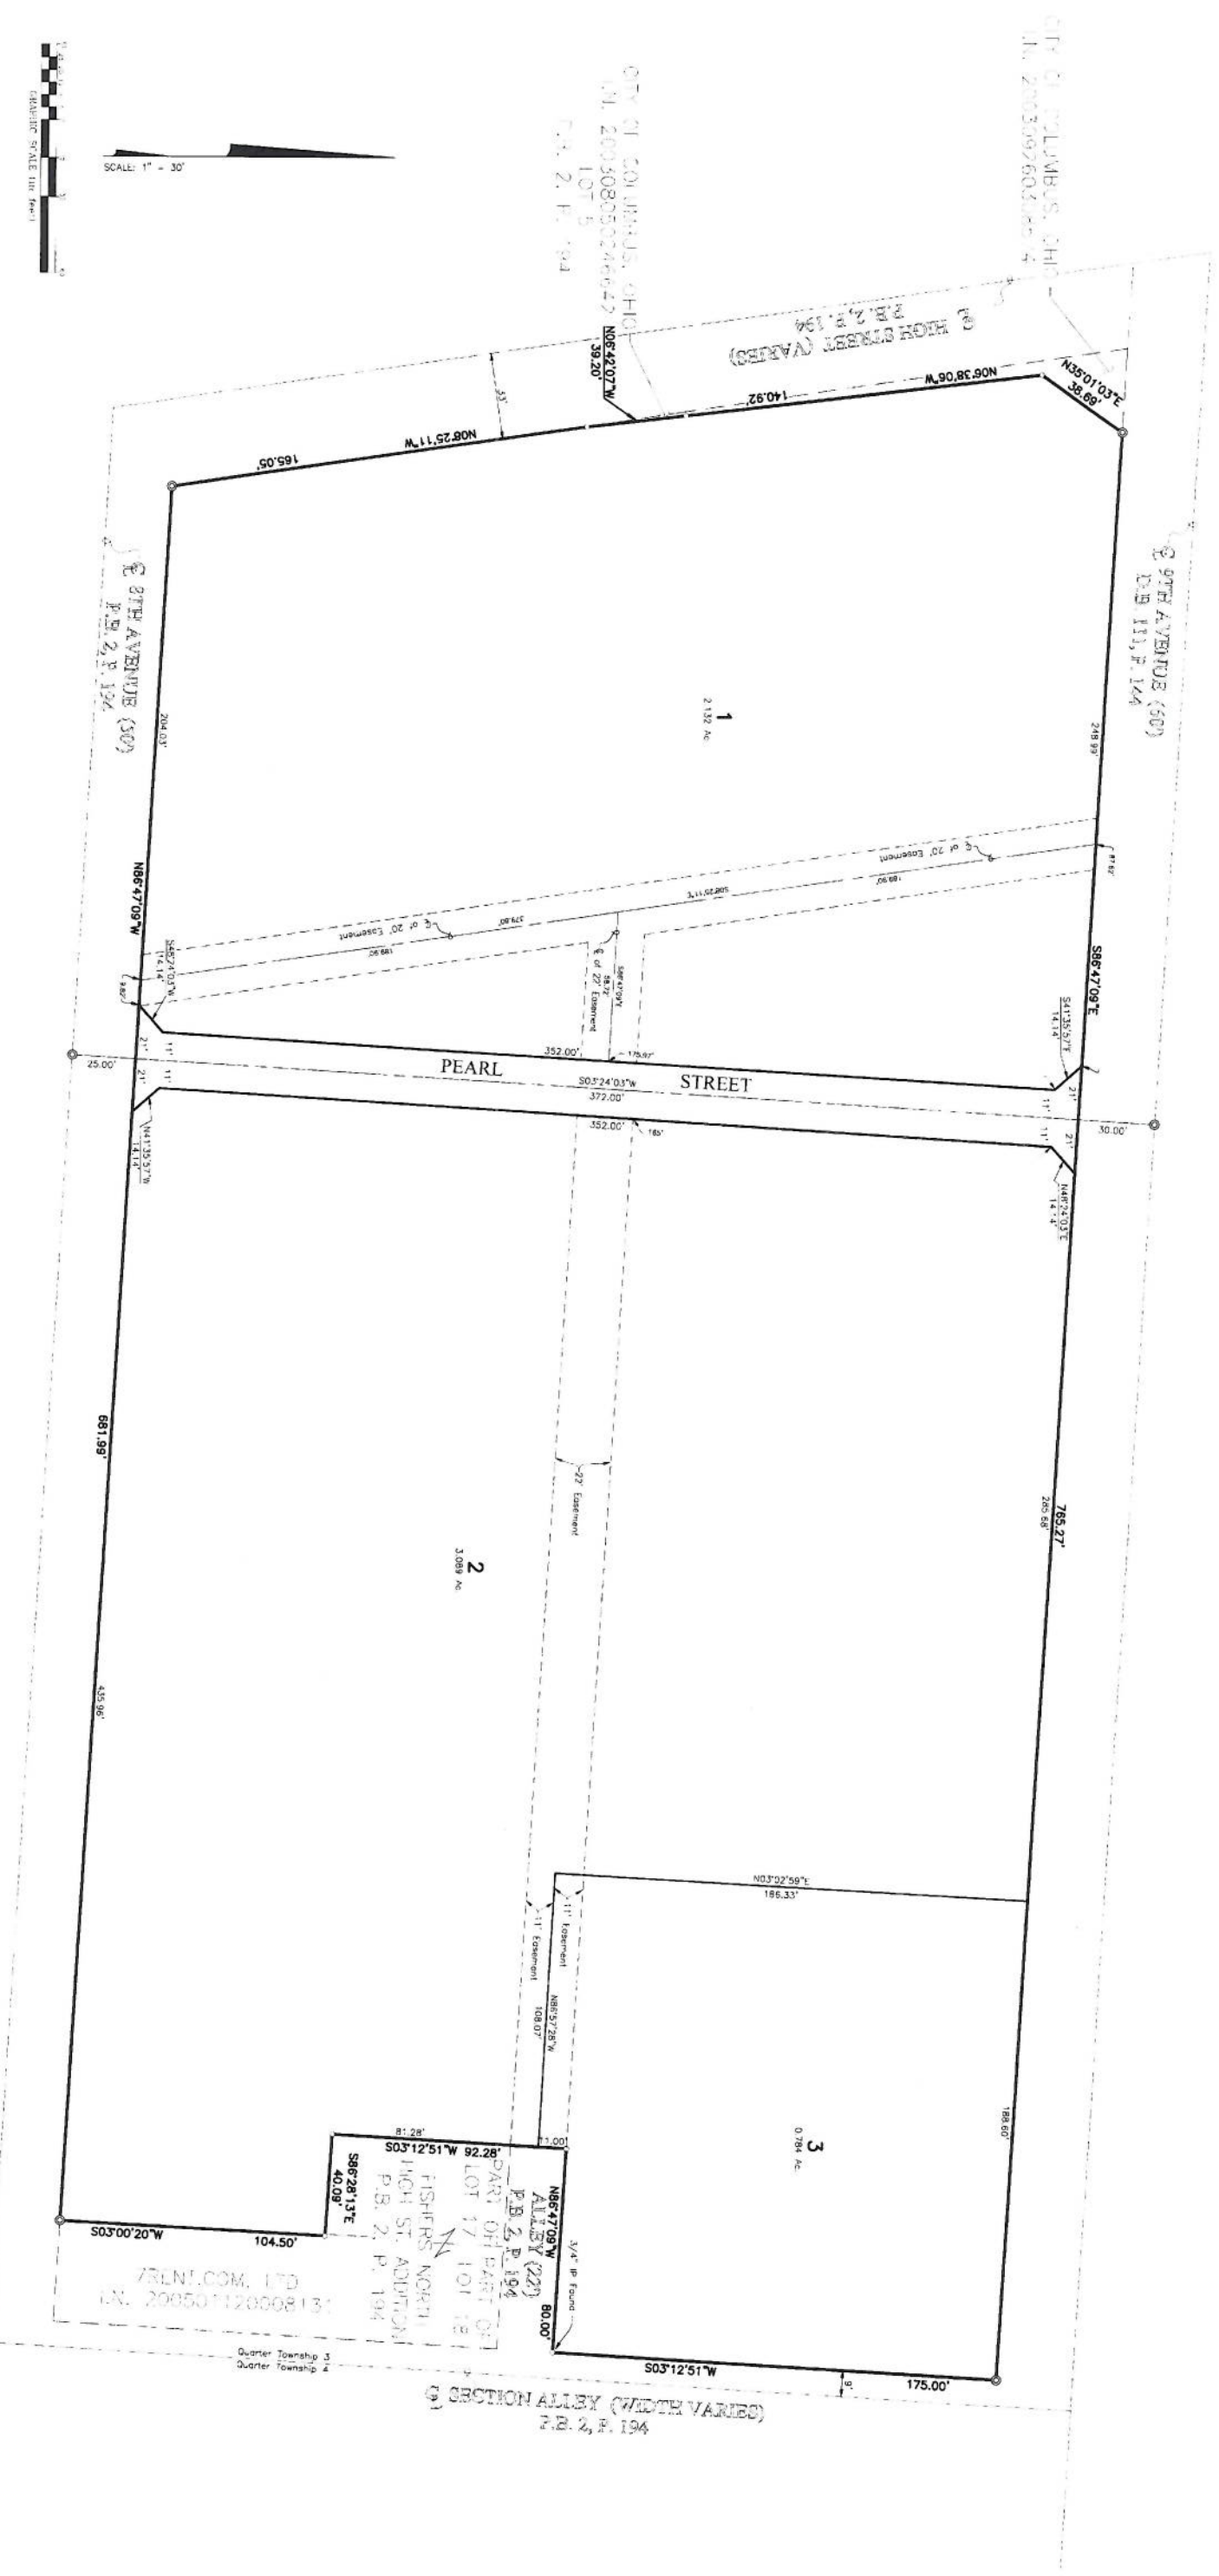

SOUTH OF GATEWAY

PLATBOOK 118 PG 38

SCALE: 1" = 30'